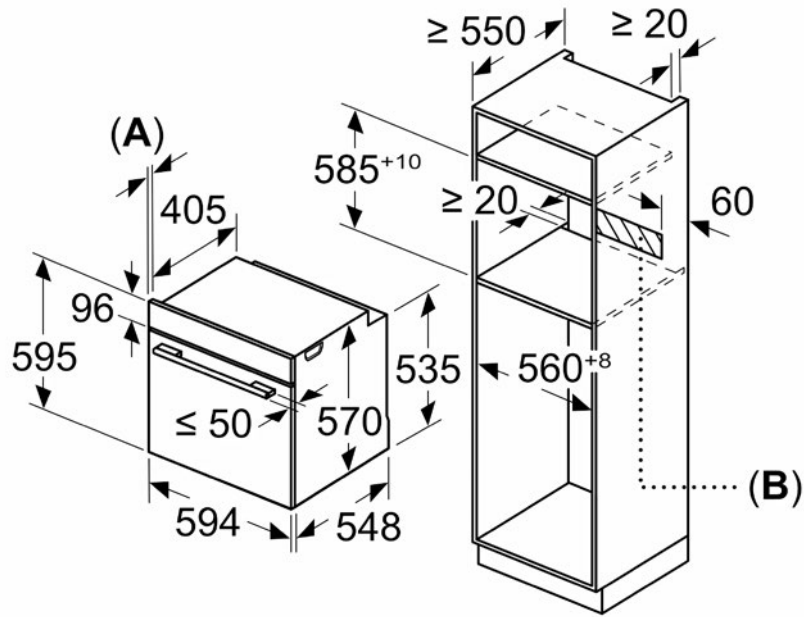

Measurements in mm

A: 19.5 mm

B: Space for appliance connection 320 x 115 mm

Installation with a hob.