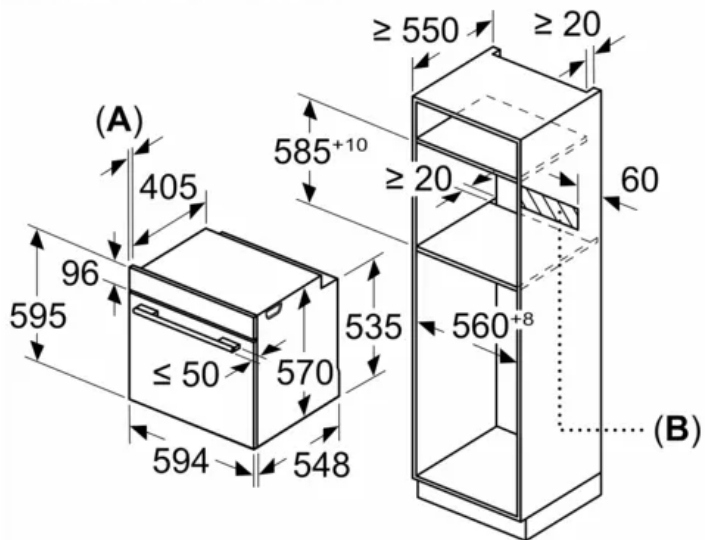

Measurements in mm

A: 19.5 mm
B: Space for appliance connection 320 x 115 mm

Installation with a hob.

measurements in mm

measurements in mm