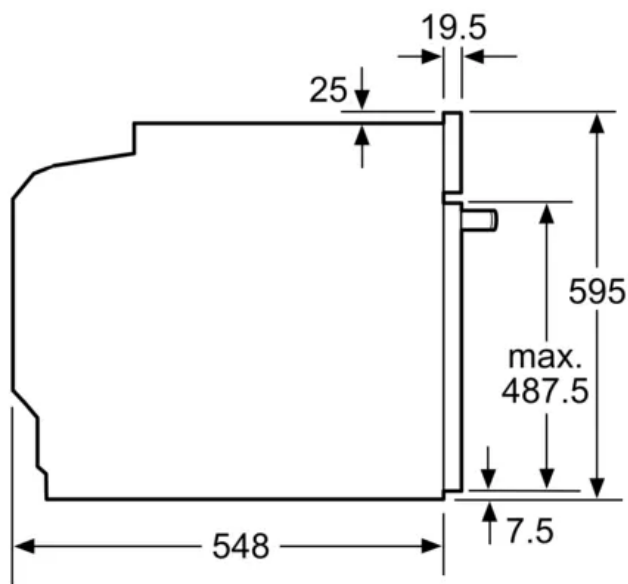

Measurements in mm

A: 19.5 mm
B: Space for appliance connection 320 x 115 mm

Installation with a hob.

measurements in mm

measurements in mm