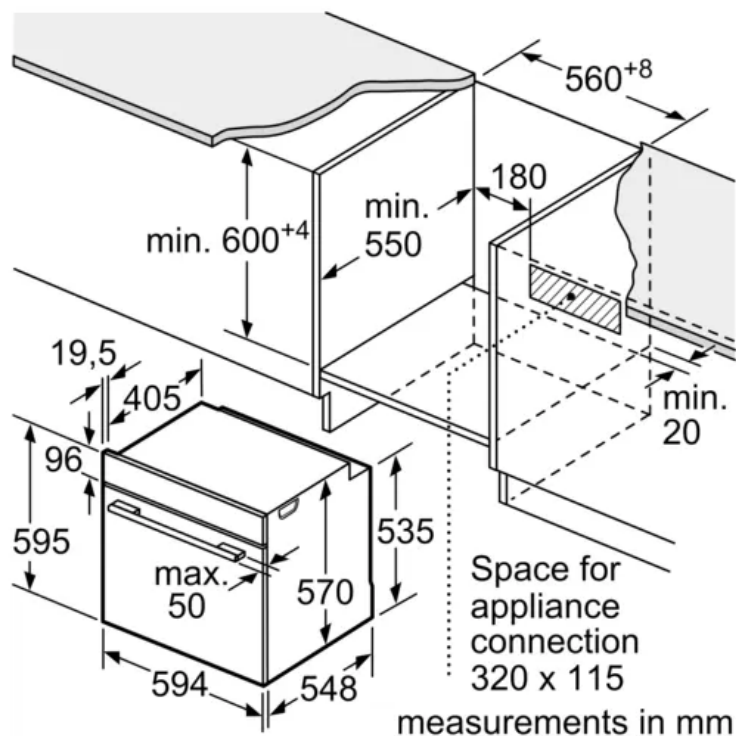

Measurements in mm

A: 19.5 mm
B: Space for appliance connection 320 x 115 mm

Installation with a hob.

measurements in mm

measurements in mm