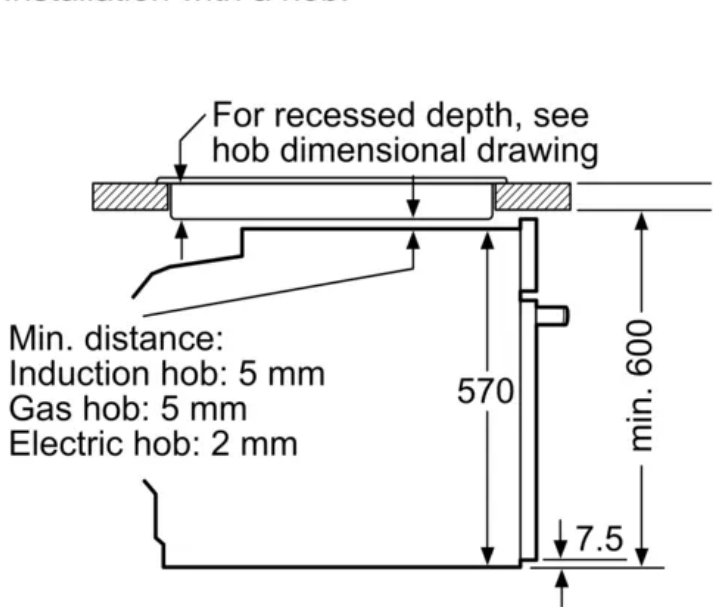

Measurements in mm

A: 19.5 mm
B: Space for appliance connection 320 x 115 mm

Installation with a hob.

measurements in mm

measurements in mm