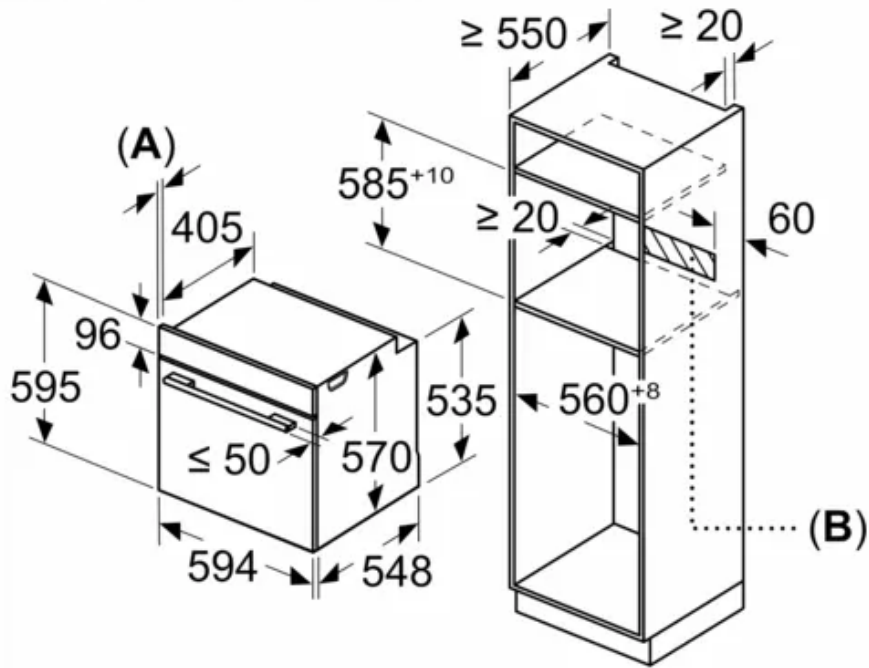

Measurements in mm

A: 19.5 mm

B: Space for appliance connection 320 x 115 mm

Installation with a hob.