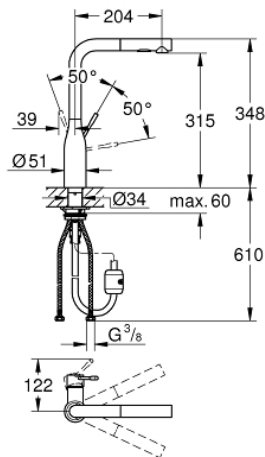

30 270 DC0 **ESSENCE SINGLE-LEVER SINK MIXER 1/2"**

PRODUCT DESCRIPTION

- high spout
- monobloc installation
- GROHE StarLight finish
- 28 mm ceramic cartridge with GROHE SilkMove
- flow strainer
- pull-out dual spray control - switches between regular flow and spray
- diverter: laminar spray/SpeedClean shower jet
- automatic return to laminar spray
- metal spray
- swivel tubular spout
- swivel area 360°
- integrated non-return valve
- protected against backflow
- flexible connection hoses
- rapid installation system
- integrated temperature limiter
- min. recommended pressure 1.0 bar

Pure Freude
an Wasser

30 270 DC0 ESSENCE SINGLE-LEVER SINK MIXER 1/2"

SPARE PARTS, May 2020 – now

- 1: Lever (Order-nr. 46927DC0)
- 2: Cartridge (Order-nr. 46580000)
- 3: Hand shower (Order-nr. 46926DC0)
- 3.1: Strainer (Order-nr. 0676800M)
- 3.2: Non-return valve (Order-nr. 08565000)
- 3.3: Flow straightener (Order-nr. 48275000)
- 4: Shower hose (Order-nr. 48293000)
- 5: Mounting set (Order-nr. 48477000)
- 6: Coupling piece (Order-nr. 46338000)