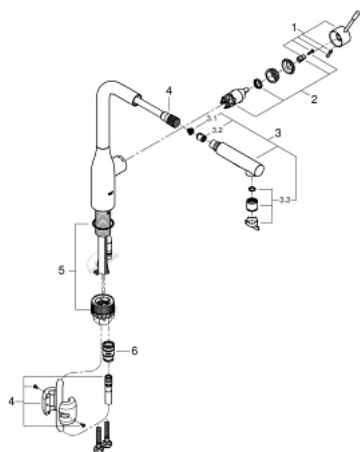

30 270 DC0 **ESSENCE SINGLE-LEVER SINK MIXER 1/2"**

PRODUCT DESCRIPTION

- high spout
- monobloc installation
- GROHE StarLight finish
- 28 mm ceramic cartridge with GROHE SilkMove
- flow strainer
- pull-out dual spray control - switches between regular flow and spray
- diverter: laminar spray/SpeedClean shower jet
- automatic return to laminar spray
- metal spray
- swivel tubular spout
- swivel area 360°
- integrated non-return valve
- protected against backflow
- flexible connection hoses
- rapid installation system
- integrated temperature limiter
- min. recommended pressure 1.0 bar

Pure Freude
an Wasser

30 270 DC0 ESSENCE SINGLE-LEVER SINK MIXER 1/2"

SPARE PARTS, May 2020 – now

- 1: Lever (Order-nr. 46927DC0)
- 2: Cartridge (Order-nr. 46580000)
- 3: Hand shower (Order-nr. 46926DC0)
- 3.1: Strainer (Order-nr. 0676800M)
- 3.2: Non-return valve (Order-nr. 08565000)
- 3.3: Flow straightener (Order-nr. 48275000)
- 4: Shower hose (Order-nr. 48293000)
- 5: Mounting set (Order-nr. 48477000)
- 6: Coupling piece (Order-nr. 46338000)