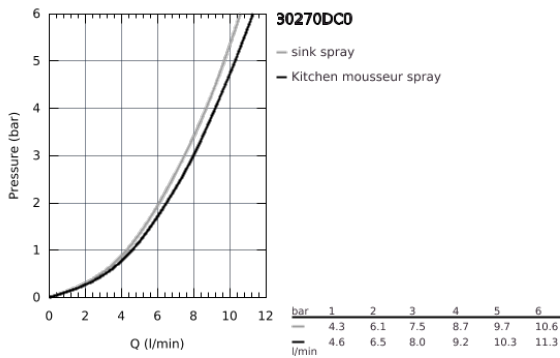

30 270 DC0 **ESSENCE SINGLE-LEVER SINK MIXER 1/2"**

PRODUCT DESCRIPTION

- high spout
- monobloc installation
- GROHE StarLight finish
- 28 mm ceramic cartridge with GROHE SilkMove
- flow strainer
- pull-out dual spray control - switches between regular flow and spray
- diverter: laminar spray/SpeedClean shower jet
- automatic return to laminar spray
- metal spray
- swivel tubular spout
- swivel area 360°
- integrated non-return valve
- protected against backflow
- flexible connection hoses
- rapid installation system
- integrated temperature limiter
- min. recommended pressure 1.0 bar

Pure Freude
an Wasser

30 270 DC0 ESSENCE SINGLE-LEVER SINK MIXER 1/2"

SPARE PARTS, May 2020 – now

- 1: Lever (Order-nr. 46927DC0)
- 2: Cartridge (Order-nr. 46580000)
- 3: Hand shower (Order-nr. 46926DC0)
- 3.1: Strainer (Order-nr. 0676800M)
- 3.2: Non-return valve (Order-nr. 08565000)
- 3.3: Flow straightener (Order-nr. 48275000)
- 4: Shower hose (Order-nr. 48293000)
- 5: Mounting set (Order-nr. 48477000)
- 6: Coupling piece (Order-nr. 46338000)