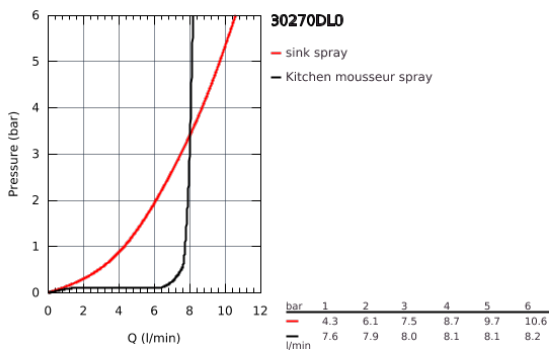

30 270 DL0 **ESSENCE SINGLE-LEVER SINK MIXER 1/2"**

PRODUCT DESCRIPTION

- high spout
- monobloc installation
- GROHE StarLight finish
- 28 mm ceramic cartridge with GROHE SilkMove
- flow strainer
- pull-out dual spray control - switches between regular flow and spray
- diverter: laminar spray/SpeedClean shower jet
- automatic return to laminar spray
- metal spray
- swivel tubular spout
- swivel area 360°
- integrated non-return valve
- protected against backflow
- flexible connection hoses
- rapid installation system
- integrated temperature limiter

Pure Freude
an Wasser

30 270 DL0 ESSENCE SINGLE-LEVER SINK MIXER 1/2"