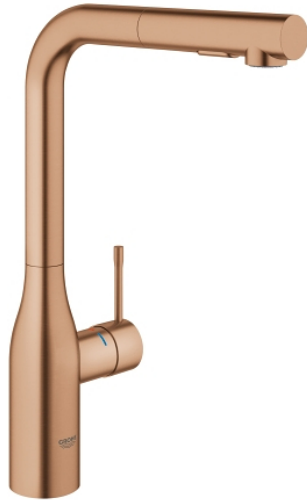

30 270 DL0 **ESSENCE SINGLE-LEVER SINK MIXER 1/2"**

PRODUCT DESCRIPTION

- high spout
- monobloc installation
- GROHE StarLight finish
- 28 mm ceramic cartridge with GROHE SilkMove
- flow strainer
- pull-out dual spray control - switches between regular flow and spray
- diverter: laminar spray/SpeedClean shower jet
- automatic return to laminar spray
- metal spray
- swivel tubular spout
- swivel area 360°
- integrated non-return valve
- protected against backflow
- flexible connection hoses
- rapid installation system
- integrated temperature limiter

Pure Freude
an Wasser

30 270 DL0 ESSENCE SINGLE-LEVER SINK MIXER 1/2"