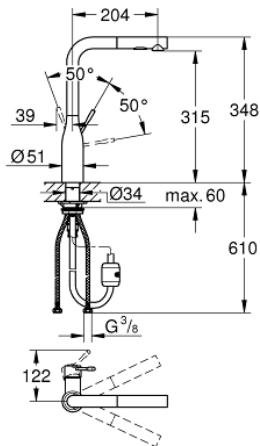

30 270 DL0 **ESSENCE SINGLE-LEVER SINK MIXER 1/2"**

PRODUCT DESCRIPTION

- high spout
- monobloc installation
- GROHE StarLight finish
- 28 mm ceramic cartridge with GROHE SilkMove
- flow strainer
- pull-out dual spray control - switches between regular flow and spray
- diverter: laminar spray/SpeedClean shower jet
- automatic return to laminar spray
- metal spray
- swivel tubular spout
- swivel area 360°
- integrated non-return valve
- protected against backflow
- flexible connection hoses
- rapid installation system
- integrated temperature limiter

Pure Freude
an Wasser

30 270 DL0 ESSENCE SINGLE-LEVER SINK MIXER 1/2"