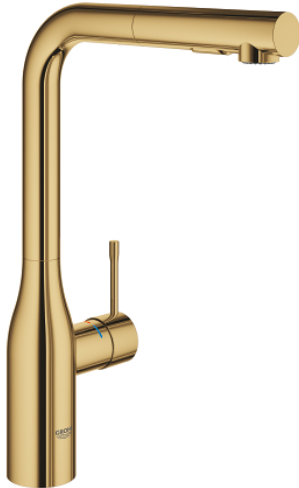

30 270 GL0 **ESSENCE SINGLE-LEVER SINK MIXER 1/2"**

PRODUCT DESCRIPTION

- high spout
- monobloc installation
- GROHE StarLight finish
- 28 mm ceramic cartridge with GROHE SilkMove
- flow strainer
- pull-out dual spray control - switches between regular flow and spray
- diverter: laminar spray/SpeedClean shower jet
- automatic return to laminar spray
- metal spray
- swivel tubular spout
- swivel area 360°
- integrated non-return valve
- protected against backflow
- flexible connection hoses
- rapid installation system
- integrated temperature limiter

Pure Freude
an Wasser

30 270 GL0 **ESSENCE SINGLE-LEVER SINK MIXER 1/2"**