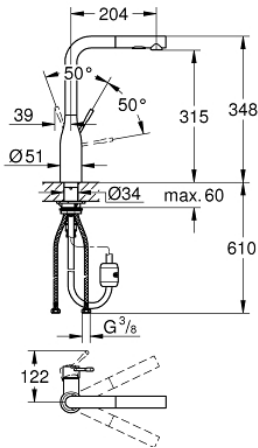

30 270 GL0 **ESSENCE SINGLE-LEVER SINK MIXER 1/2"**

PRODUCT DESCRIPTION

- high spout
- monobloc installation
- GROHE StarLight finish
- 28 mm ceramic cartridge with GROHE SilkMove
- flow strainer
- pull-out dual spray control - switches between regular flow and spray
- diverter: laminar spray/SpeedClean shower jet
- automatic return to laminar spray
- metal spray
- swivel tubular spout
- swivel area 360°
- integrated non-return valve
- protected against backflow
- flexible connection hoses
- rapid installation system
- integrated temperature limiter

Pure Freude
an Wasser

30 270 GL0 **ESSENCE SINGLE-LEVER SINK MIXER 1/2"**