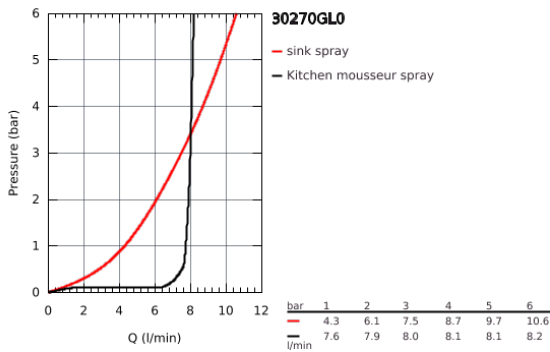

30 270 GL0 **ESSENCE SINGLE-LEVER SINK MIXER 1/2"**

PRODUCT DESCRIPTION

- high spout
- monobloc installation
- GROHE StarLight finish
- 28 mm ceramic cartridge with GROHE SilkMove
- flow strainer
- pull-out dual spray control - switches between regular flow and spray
- diverter: laminar spray/SpeedClean shower jet
- automatic return to laminar spray
- metal spray
- swivel tubular spout
- swivel area 360°
- integrated non-return valve
- protected against backflow
- flexible connection hoses
- rapid installation system
- integrated temperature limiter

Pure Freude
an Wasser

30 270 GL0 **ESSENCE SINGLE-LEVER SINK MIXER 1/2"**