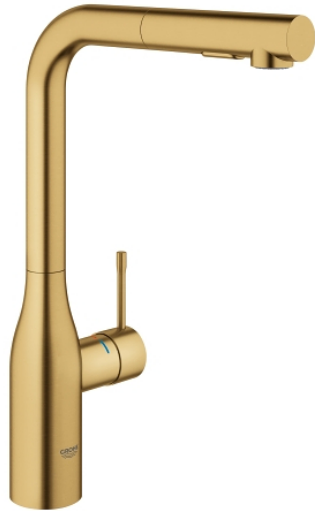

30 270 GN0 **ESSENCE SINGLE-LEVER SINK MIXER 1/2"**

PRODUCT DESCRIPTION

- high spout
- monobloc installation
- GROHE StarLight finish
- 28 mm ceramic cartridge with GROHE SilkMove
- flow strainer
- pull-out dual spray control - switches between regular flow and spray
- diverter: laminar spray/SpeedClean shower jet
- automatic return to laminar spray
- metal spray
- swivel tubular spout
- swivel area 360°
- integrated non-return valve
- protected against backflow

- flexible connection hoses

- rapid installation system
- integrated temperature limiter