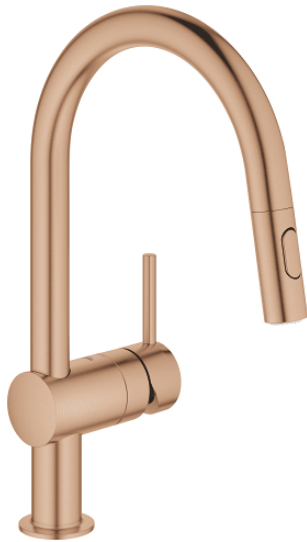

32 321 DL2 MINTA SINGLE-LEVER SINK MIXER 1/2"

PRODUCT DESCRIPTION

- C-spout
- monobloc installation
- GROHE StarLight finish
- GROHE SilkMove 46 mm ceramic cartridge
- GROHE EasyDock guarantees easy retraction and smooth docking back to the starting position
- pull-out dual spray
- diverter: laminar spray/SpeedClean shower jet
- adjustable flow rate limiter
- swivel tubular spout
- swivel area 360°
- integrated non-return valve
- protected against backflow

- flexible connection hoses

- rapid installation system