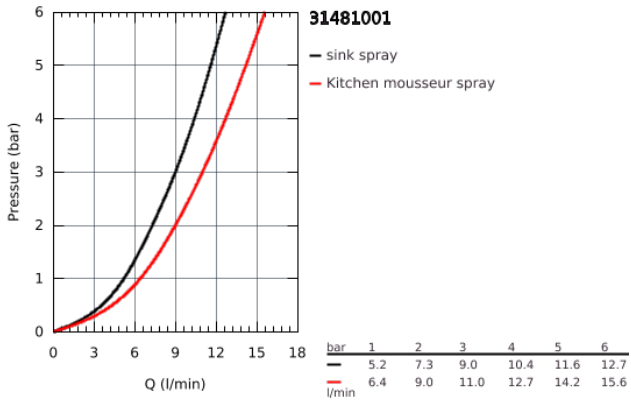

31 481 001 EUROSMART COSMOPOLITAN SINGLE-LEVER SINK MIXER 1/2"

PRODUCT DESCRIPTION

- high spout
- monobloc installation
- GROHE StarLight chrome finish
- GROHE SilkMove 35 mm ceramic cartridge
- GROHE EasyDock guarantees easy retraction and smooth docking back to the starting position
- GROHE Zero isolated inner water ways - lead and nickel free within the tap
- pull-out dual spray
- diverter: laminar spray/SpeedClean shower jet
- adjustable flow rate limiter
- swivel tubular spout
- swivel area 360°
- protected against backflow
- flexible connection hoses
- GROHE FastFixation installation system

Pure Freude
an Wasser

31 481 001 **EUROSMART COSMOPOLITAN SINGLE-LEVER SINK MIXER 1/2"**

31 481 001 **EUROSMART COSMOPOLITAN SINGLE-LEVER SINK MIXER 1/2"**

SPARE PARTS, April 2020 – now

- 1: Lever (Order-nr. 46683000)
 - 2: Cartridge (Order-nr. 46374000)
 - 3: Shower hose (Order-nr. 48293000)
 - 4: Hand shower (Order-nr. 48416000)
 - 4.1: Non-return valve (Order-nr. 08565000)
 - 4.2: Flow straightener (Order-nr. 48347000)
 - 5: Mounting set (Order-nr. 48477000)
 - 6: Coupling piece (Order-nr. 46338000)
 - 6.1: O-ring $\varnothing 10 \times \varnothing 2,2$ (Order-nr. 0057500M)
 - 7: Socket Spanner (Order-nr. 19332000)*
- * Optional accessories