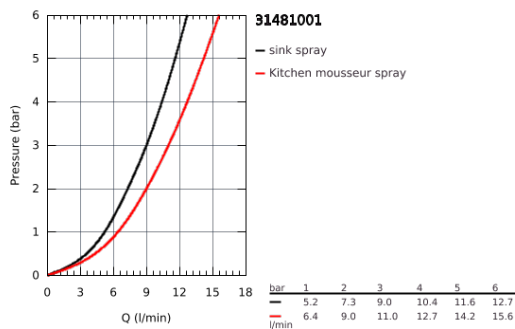

31 481 001 EUROSMART COSMOPOLITAN SINGLE-LEVER SINK MIXER 1/2"

PRODUCT DESCRIPTION

- high spout
- monobloc installation
- GROHE StarLight chrome finish
- GROHE SilkMove 35 mm ceramic cartridge
- GROHE EasyDock guarantees easy retraction and smooth docking back to the starting position
- GROHE Zero isolated inner water ways - lead and nickel free within the tap
- pull-out dual spray
- diverter: laminar spray/SpeedClean shower jet
- adjustable flow rate limiter
- swivel tubular spout
- swivel area 360°
- protected against backflow
- flexible connection hoses
- GROHE FastFixation installation system

Pure Freude
an Wasser

31 481 001 **EUROSMART COSMOPOLITAN SINGLE-LEVER SINK MIXER 1/2"**

31 481 001 **EUROSMART COSMOPOLITAN SINGLE-LEVER SINK MIXER 1/2"**

SPARE PARTS, April 2020 – now

- 1: Lever (Order-nr. 46683000)
 - 2: Cartridge (Order-nr. 46374000)
 - 3: Shower hose (Order-nr. 48293000)
 - 4: Hand shower (Order-nr. 48416000)
 - 4.1: Non-return valve (Order-nr. 08565000)
 - 4.2: Flow straightener (Order-nr. 48347000)
 - 5: Mounting set (Order-nr. 48477000)
 - 6: Coupling piece (Order-nr. 46338000)
 - 6.1: O-ring $\varnothing 10 \times \varnothing 2,2$ (Order-nr. 0057500M)
 - 7: Socket Spanner (Order-nr. 19332000)*
- * Optional accessories