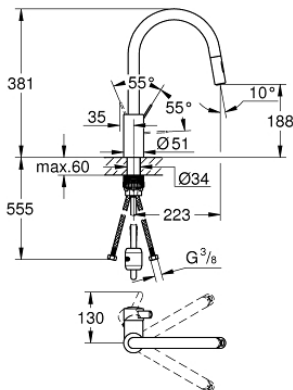

31 481 001 EUROSMART COSMOPOLITAN SINGLE-LEVER SINK MIXER 1/2"

PRODUCT DESCRIPTION

- high spout
- monobloc installation
- GROHE StarLight chrome finish
- GROHE SilkMove 35 mm ceramic cartridge
- GROHE EasyDock guarantees easy retraction and smooth docking back to the starting position
- GROHE Zero isolated inner water ways - lead and nickel free within the tap
- pull-out dual spray
- diverter: laminar spray/SpeedClean shower jet
- adjustable flow rate limiter
- swivel tubular spout
- swivel area 360°
- protected against backflow
- flexible connection hoses
- GROHE FastFixation installation system

Pure Freude
an Wasser

31 481 001 **EUROSMART COSMOPOLITAN SINGLE-LEVER SINK MIXER 1/2"**

31 481 001 **EUROSMART COSMOPOLITAN SINGLE-LEVER SINK MIXER 1/2"**

SPARE PARTS, April 2020 – now

- 1: Lever (Order-nr. 46683000)
 - 2: Cartridge (Order-nr. 46374000)
 - 3: Shower hose (Order-nr. 48293000)
 - 4: Hand shower (Order-nr. 48416000)
 - 4.1: Non-return valve (Order-nr. 08565000)
 - 4.2: Flow straightener (Order-nr. 48347000)
 - 5: Mounting set (Order-nr. 48477000)
 - 6: Coupling piece (Order-nr. 46338000)
 - 6.1: O-ring $\varnothing 10 \times \varnothing 2,2$ (Order-nr. 0057500M)
 - 7: Socket Spanner (Order-nr. 19332000)*
- * Optional accessories