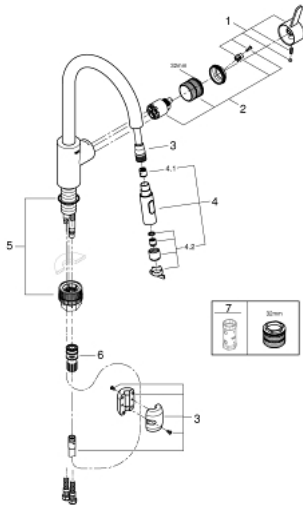

31 481 001 EUROSMART COSMOPOLITAN SINGLE-LEVER SINK MIXER 1/2"

PRODUCT DESCRIPTION

- high spout
- monobloc installation
- GROHE StarLight chrome finish
- GROHE SilkMove 35 mm ceramic cartridge
- GROHE EasyDock guarantees easy retraction and smooth docking back to the starting position
- GROHE Zero isolated inner water ways - lead and nickel free within the tap
- pull-out dual spray
- diverter: laminar spray/SpeedClean shower jet
- adjustable flow rate limiter
- swivel tubular spout
- swivel area 360°
- protected against backflow
- flexible connection hoses
- GROHE FastFixation installation system

Pure Freude
an Wasser

31 481 001 **EUROSMART COSMOPOLITAN SINGLE-LEVER SINK MIXER 1/2"**

31 481 001 **EUROSMART COSMOPOLITAN SINGLE-LEVER SINK MIXER 1/2"**

SPARE PARTS, April 2020 – now

- 1: Lever (Order-nr. 46683000)
 - 2: Cartridge (Order-nr. 46374000)
 - 3: Shower hose (Order-nr. 48293000)
 - 4: Hand shower (Order-nr. 48416000)
 - 4.1: Non-return valve (Order-nr. 08565000)
 - 4.2: Flow straightener (Order-nr. 48347000)
 - 5: Mounting set (Order-nr. 48477000)
 - 6: Coupling piece (Order-nr. 46338000)
 - 6.1: O-ring $\varnothing 10 \times \varnothing 2,2$ (Order-nr. 0057500M)
 - 7: Socket Spanner (Order-nr. 19332000)*
- * Optional accessories