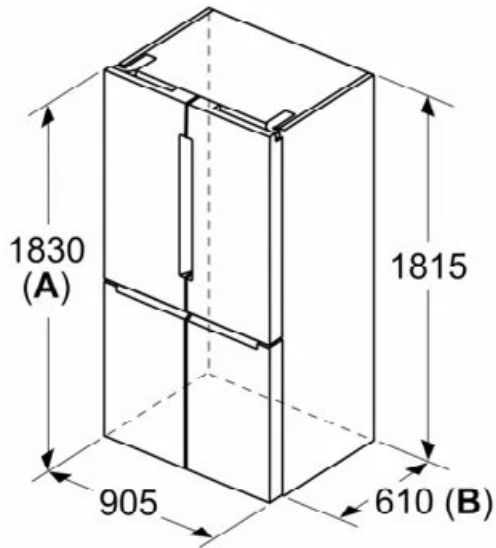

Technical Information:

220 – 240 V

Dimensions: H183 W91 D73.1 cm

A: Front is adjustable from 1830 to 1847, with front levelling feet fully extended
B: Add 25 for fixed spacers on back

A: Front is adjustable from 1830 to 1847, with front levelling feet fully extended

measurements in mm