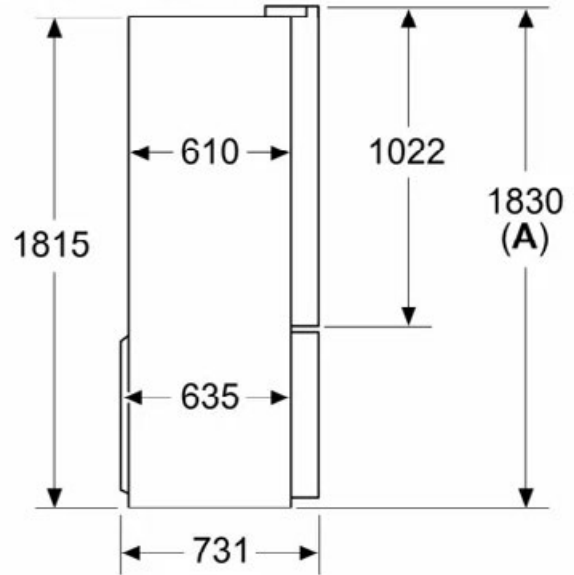

Technical Information:

220 – 240 V

Dimensions: H183 W91 D73.1 cm

A: Front is adjustable from 1830 to 1847, with front levelling feet fully extended
B: Add 25 for fixed spacers on back

A: Front is adjustable from 1830 to 1847, with front levelling feet fully extended

measurements in mm