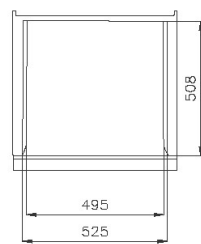

WFG 185 | Gallery

WFG 185 |

Capacity	Value
Capacity Wine bottles	197 no.
No. of shelves	6 no.
Shelf load	85 kg.
Shelf dimension	523 x 440, 523 x 360, 523 x 230 mm
Shelf material	Wood - Oak

WFG 185 |

Dimension	Value
Dimension	1850 x 595 x 610 mm
Volume	414 L Gross/net
Weight	84,6 / 83 kg Gross/net

WFG 185 |

Dimension	Value
Dimension	1850 x 595 x 610 mm
Volume	414 L Gross/net
Weight	84,6 / 83 kg Gross/net

WFG 185 |

Cooling	Value
Refrigerant/amount	R600a
Temperature class	SN-ST-N
Energy	0,479 kWh/24
Noise	39 dB
Voltage	220-240 V
Frequency	50 Hz
Temperature range	+5 to +22 °C
Energy class	G

WFG 185 |

Construction	Value
Light inside top	✓
Light inside door side(s)	✓
Lock	✓
Electronic display	✓
Wheels	—

WFG 185 |

Packaging	Value
Carton weight	0 kg
Eps weight	1,2 kg
Wood weight	0 kg
Plastic weight	0,4 kg

WFG 185
WINE CABINET

All measurements in mm

Height, mm	1850
Width, mm	595
Depth, mm	610
Incl. open door, mm	1185