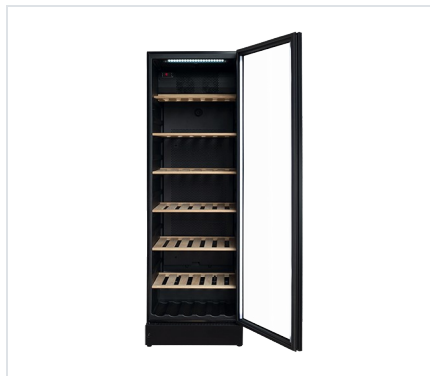

Wine

WFG 185

WFG 185

Exclusive full glass wine cabinet with storage room for 197 bottles. The cabinet contains adjustable wooden shelves plus an integrated shelf at the bottom. Made for long-term storage or bringing wine to serving temperature. The temperatures can be set as required between 5°C and 22°C. Full LED lines are built into the cabinet doorframe to provide maximum exposure. A stunning wine cabinet with transparent glass door that makes an elegant addition to any environment.

-  **Exclusive wine cabinet**
-  **Multizone**
-  **Electronic temperature control**
-  **Built-in heater element**
-  **Automatic defrosting**
-  **Alarm**
-  **Lock possibility**
-  **Frost Safety**
-  **Glass with UV-filter**
-  **Low-vibration compressor**

WFG 185 | Gallery

WFG 185 |

Capacity	Value
Capacity Wine bottles	197 no.
No. of shelves	6 no.
Shelf load	85 kg.
Shelf dimension	523 x 440, 523 x 360, 523 x 230 mm
Shelf material	Wood - Oak

WFG 185 |

Dimension	Value
Dimension	1850 x 595 x 610 mm
Volume	414 L Gross/net
Weight	84,6 / 83 kg Gross/net