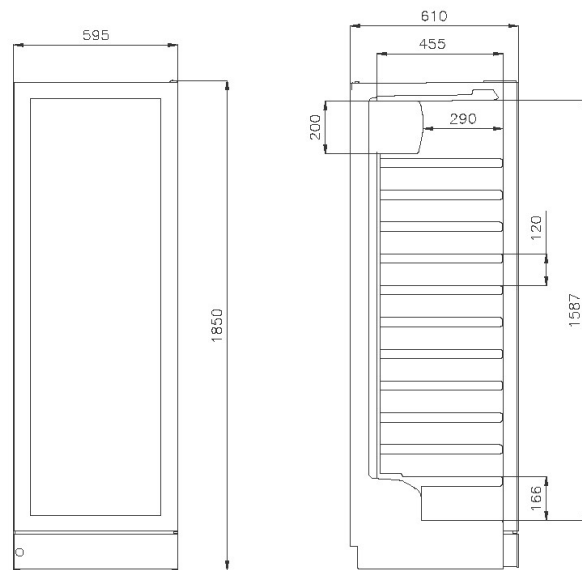

WFG 185 | Gallery

WFG 185 |

Capacity	Value
Capacity Wine bottles	197 no.
No. of shelves	6 no.
Shelf load	85 kg.
Shelf dimension	523 x 440, 523 x 360, 523 x 230 mm
Shelf material	Wood - Oak

WFG 185 |

Dimension	Value
Dimension	1850 x 595 x 610 mm
Volume	414 L Gross/net
Weight	84,6 / 83 kg Gross/net

WFG 185 |

Dimension	Value
Dimension	1850 x 595 x 610 mm
Volume	414 L Gross/net
Weight	84,6 / 83 kg Gross/net

WFG 185 |

Cooling	Value
Refrigerant/amount	R600a
Temperature class	SN-ST-N
Energy	0,479 kWh/24
Noise	39 dB
Voltage	220-240 V
Frequency	50 Hz
Temperature range	+5 to +22 °C
Energy class	G

WFG 185 |

Construction	Value
Light inside top	✓
Light inside door side(s)	✓
Lock	✓
Electronic display	✓
Wheels	—

WFG 185 |

Packaging	Value
Carton weight	0 kg
Eps weight	1,2 kg
Wood weight	0 kg
Plastic weight	0,4 kg

WFG 185
WINE CABINET

All measurements in mm

Height, mm	1850
Width, mm	595
Depth, mm	610
Incl. open door, mm	1185