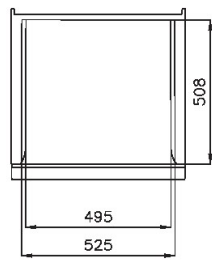

VESTFROST

SOLUTIONS

Wine | WFG 155

WFG 155 | Gallery

WFG 155 |

Capacity	Value
Capacity Wine bottles	147 no.
No. of shelves	5 no.
Shelf load	85 kg.
Shelf dimension	523x440, 523x360, 523x230 mm
Shelf material	Wood - Oak

WFG 155 |

Dimension	Value
Dimension	1550 x 595 x 595 mm
Volume	338 L Gross/net
Weight	75,5 / 74 kg Gross/net

WFG 155 |

Dimension	Value
Dimension	1550 x 595 x 595 mm
Volume	338 L Gross/net
Weight	75,5 / 74 kg Gross/net

WFG 155 |

Packaging	Value
Carton weight	0 kg
Eps weight	1,1 kg
Wood weight	0 kg
Plastic weight	0,35 kg

WFG 155
WINE CABINET

All measurements in mm

Height, mm	1550
Width, mm	600
Depth, mm	610
Incl. open door, mm	1185