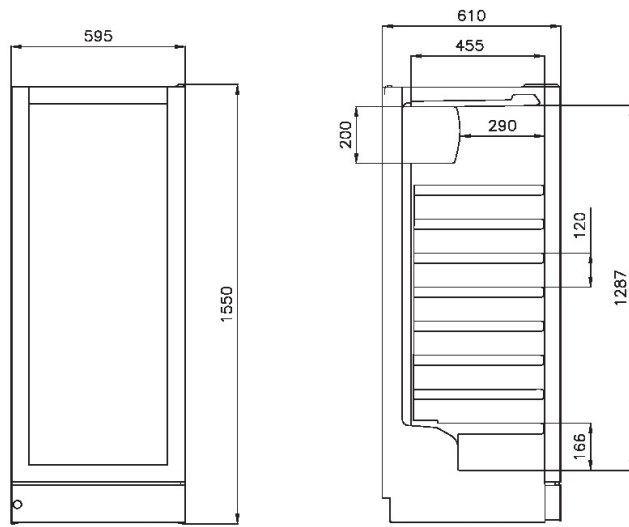

VESTFROST

SOLUTIONS

Wine | WFG 155

WFG 155 | Gallery

WFG 155 |

Capacity	Value
Capacity Wine bottles	147 no.
No. of shelves	5 no.
Shelf load	85 kg.
Shelf dimension	523x440, 523x360, 523x230 mm
Shelf material	Wood - Oak

WFG 155 |

Dimension	Value
Dimension	1550 x 595 x 595 mm
Volume	338 L Gross/net
Weight	75,5 / 74 kg Gross/net

WFG 155 |

Dimension	Value
Dimension	1550 x 595 x 595 mm
Volume	338 L Gross/net
Weight	75,5 / 74 kg Gross/net

WFG 155 |

Packaging	Value
Carton weight	0 kg
Eps weight	1,1 kg
Wood weight	0 kg
Plastic weight	0,35 kg

WFG 155
WINE CABINET

All measurements in mm

Height, mm	1550
Width, mm	600
Depth, mm	610
Incl. open door, mm	1185