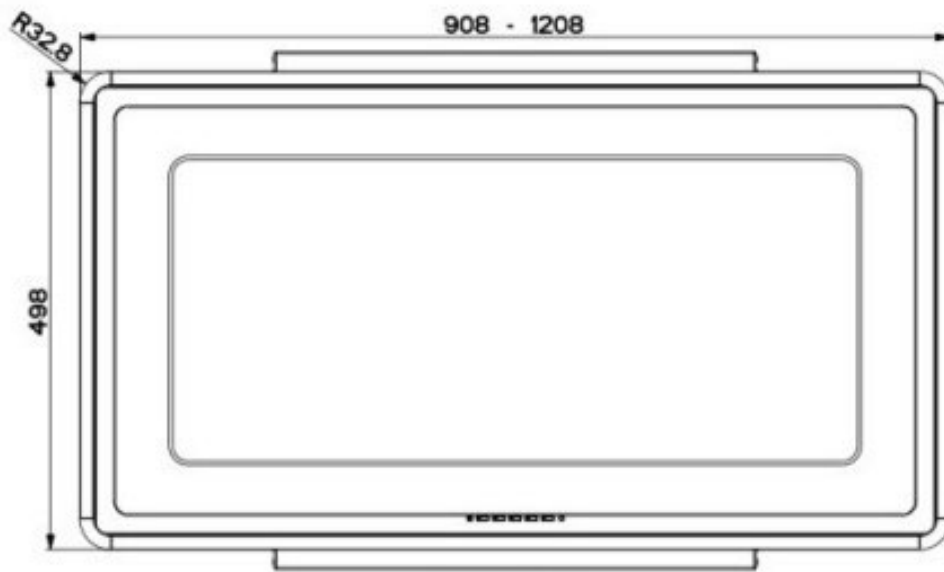

Created by <b>Bellucci, Daniele</b>	
Denomination <b>DIMENSIONAL DRAWING 90/20x50</b>	
Lang <b>EN</b>	Sheet <b>1/2</b>
Modif. by	
Approved by <b>Bellucci, Daniele</b>	
Approval date <b>18-Jun-2016</b>	
Doc. status <b>Released</b>	
Drawing N.	Rev
<b>26B.712</b>	<b>01</b>

Created by <b>Bellucci, Daniele</b>	
Denomination <b>DIMENSIONAL DRAWING 90/20x50</b>	
Lang <b>EN</b>	Sheet <b>2/2</b>
Modif. by	
Approved by <b>Bellucci, Daniele</b>	
Approval date <b>18-Jun-2016</b>	
Doc. status <b>Released</b>	
Drawing N.	Rev
<b>26B.712</b>	<b>01</b>