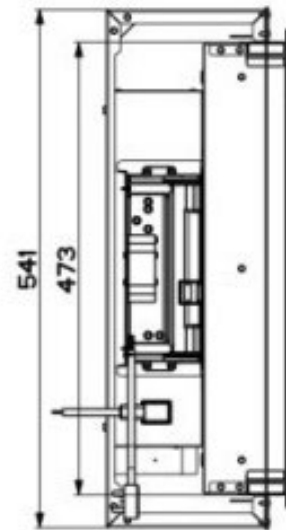

Created by <b>Bellucci, Daniele</b>	
Denomination <b>DIMENSIONAL DRAWING 90/20x50</b>	
Lang <b>EN</b>	Sheet <b>1/2</b>
Modif. by	
Approved by <b>Bellucci, Daniele</b>	
Approval date <b>18-Jun-2016</b>	
Doc. status <b>Released</b>	
Drawing N.	Rev
<b>26B.712</b>	<b>01</b>

Created by <b>Bellucci, Daniele</b>	
Denomination <b>DIMENSIONAL DRAWING 90/20x50</b>	
Lang <b>EN</b>	Sheet <b>2/2</b>
Modif. by	
Approved by <b>Bellucci, Daniele</b>	
Approval date <b>18-Jun-2016</b>	
Doc. status <b>Released</b>	
Drawing N.	Rev
<b>26B.712</b>	<b>01</b>