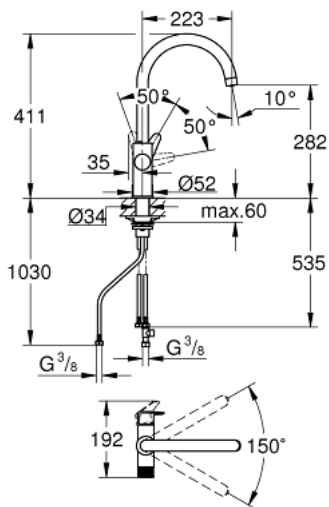

## 30 580 000 GROHE BLUE PURE BAUCURVE FILTER TAP

### PRODUCT DESCRIPTION

- Colour: Chrome
- Consisting of:
  - GROHE Blue single-lever sink mixer with filter function
  - monobloc installation
  - C-spout
  - separate handle for filtered water
  - 28 mm ceramic cartridge with GROHE SilkMove
  - swivel tubular spout
  - swivel area 150°
  - separate inner water ways for filtered and non-filtered water
- flexible connection hoses
- the faucet must be installed with a filter starter set of your choice

### SPARE PARTS, July 2021 – now

- 1: Lever (Spare part-nr. 48510000)
  - 2: retaining ring (Spare part-nr. 07419000)
  - 3: Cartridge (Spare part-nr. 46963000)
  - 4: Ceramic headpart, 1/2" (Spare part-nr. 48620000)
  - 5: Flow control (Spare part-nr. 48343000)
  - 6: Shank fastening assembly (Spare part-nr. 48384000)
  - 7: Support plate (Spare part-nr. 05334000)
  - 8: Glass carafe with lid set  
(Spare part-nr. 40405001)\*
  - 9: Water glasses (6 pieces) (Spare part-nr. 40437000)\*
  - 10: Reverse osmosis filter starter set (Spare part-nr. 40877000)\*
  - 11: Reverse osmosis with mineralization filter starter set (Spare part-nr. 40878000)\*
  - 12: S-size filter starter set (Spare part-nr. 40438001)\*
  - 13: Magnesium + Zinc filter starter set (Spare part-nr. 40875000)\*
  - 14: Ultrasafe filter starter set (Spare part-nr. 40876000)\*
  - 15: Activated carbon filter starter set (Spare part-nr. 41136000)\*
- \* Optional accessories