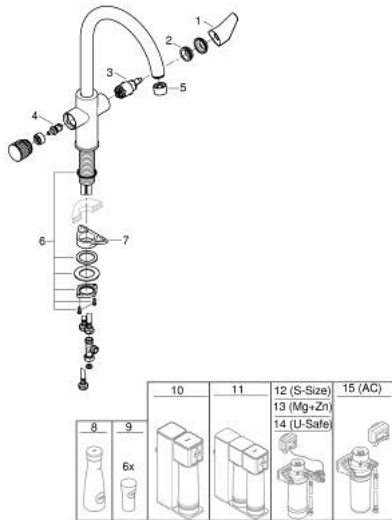

## 30 580 000 GROHE BLUE PURE BAUCURVE FILTER TAP

### PRODUCT DESCRIPTION

- Colour: Chrome
- Consisting of:
  - GROHE Blue single-lever sink mixer with filter function
  - monobloc installation
  - C-spout
  - separate handle for filtered water
  - 28 mm ceramic cartridge with GROHE SilkMove
  - swivel tubular spout
  - swivel area 150°
  - separate inner water ways for filtered and non-filtered water
- flexible connection hoses
- the faucet must be installed with a filter starter set of your choice

### SPARE PARTS, July 2021 – now

- 1: Lever (Spare part-nr. 48510000)
  - 2: retaining ring (Spare part-nr. 07419000)
  - 3: Cartridge (Spare part-nr. 46963000)
  - 4: Ceramic headpart, 1/2" (Spare part-nr. 48620000)
  - 5: Flow control (Spare part-nr. 48343000)
  - 6: Shank fastening assembly (Spare part-nr. 48384000)
  - 7: Support plate (Spare part-nr. 05334000)
  - 8: Glass carafe with lid set  
(Spare part-nr. 40405001)\*
  - 9: Water glasses (6 pieces) (Spare part-nr. 40437000)\*
  - 10: Reverse osmosis filter starter set (Spare part-nr. 40877000)\*
  - 11: Reverse osmosis with mineralization filter starter set (Spare part-nr. 40878000)\*
  - 12: S-size filter starter set (Spare part-nr. 40438001)\*
  - 13: Magnesium + Zinc filter starter set (Spare part-nr. 40875000)\*
  - 14: Ultrasafe filter starter set (Spare part-nr. 40876000)\*
  - 15: Activated carbon filter starter set (Spare part-nr. 41136000)\*
- \* Optional accessories