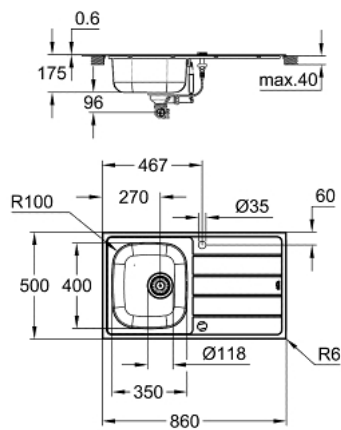

31 562 SD1 BAU KITCHEN SINK AND TAP BUNDLE

PRODUCT DESCRIPTION

- Colour: stainless steel
- Consisting of:
 - K200 stainless steel sink with drainer (31 552 SD1)
 - mounting type: top mount
 - Bau Edge single lever sink mixer (31 367 001)
 - high spout
 - monobloc installation
 - GROHE Long-Life finish
 - GROHE Long-Life 28 mm ceramic cartridge
 - Lead and Nickel Free Inner Water Ways
 - mousseur
 - swivel tubular spout
 - swivel area 360°
- flexible connection hoses
- outer radius: R6 (topmount), inner bowl radius: R100
- GROHE FastFixation installation system
- accessories included: automatic waste fitting with rotary handle, waste kit, basket strainer waste, mounting set
- optional push to open excenter (40 986 SD0)
- amount of fasteners included (top mount): 14

31 562 SD1 BAU KITCHEN SINK AND TAP BUNDLE

SPARE PARTS, August 2019 – now

1: Chrome bath plug (Spare part-nr. 42588SD0)

2: Turning handle (Spare part-nr. 42587SD0)