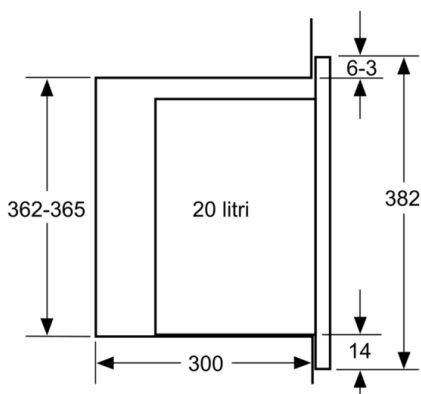

Bosch BEL524MS0  
Serie 6 Microwave oven with grill

Dimensions in mm