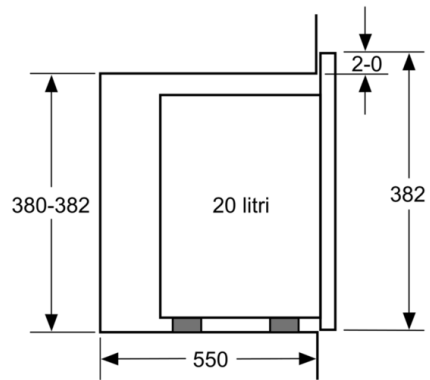

Bosch BEL524MS0  
Serie 6 Microwave oven with grill

Dimensions in mm