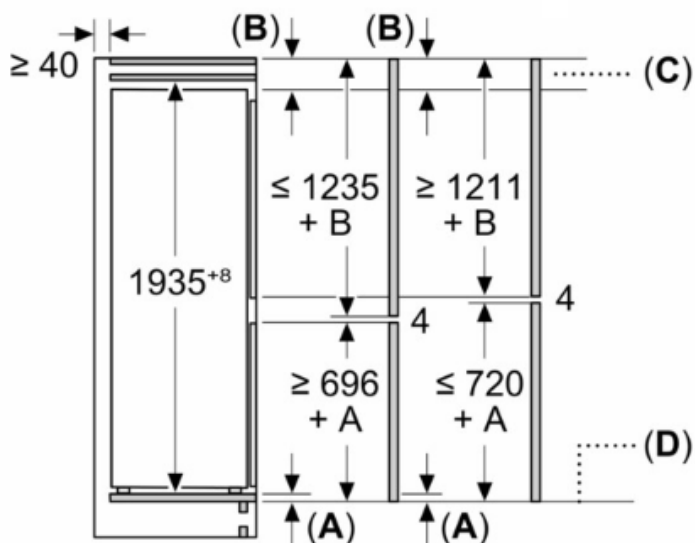

Bosch KBN96VFE0

Series | 4 Built-in Fridge Freezer

Measurements in mm

Measurements in mm

C: Front panel overhang

D: Lower edge of front panel