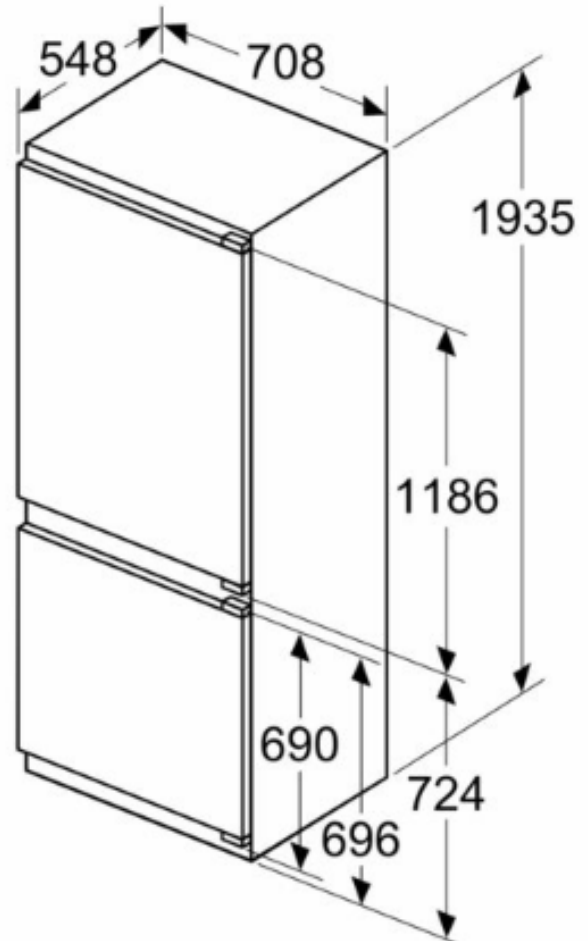

Bosch KBN96VFE0

Series | 4 Built-in Fridge Freezer

Measurements in mm

Measurements in mm

C: Front panel overhang

D: Lower edge of front panel