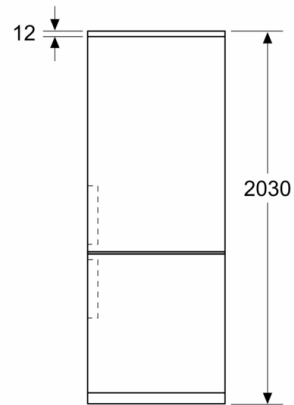

Technical Data

Energy Efficiency Class (Regulation (EU) 2017/1369): C
Average annual energy consumption in kilowatt hour per year (kWh/a): 162 kWh/annum
Sum of volume of frozen compartments: 103 l
Sum of volume of chill compartments: 260 l
Airborne acoustical noise emissions : 35 dB(A) re 1 pW
Airborne acoustical noise emission class: B
Built-in / Free-standing: Free-standing
Door panel options: Not possible
Height: 2030 mm
Width of the appliance: 600 mm
Depth of the product: 665 mm
Net weight: 73.7 kg
Fuse protection: 10 A
Door hinge: Right reversible
Voltage: 220-240 V
Frequency: 50 Hz
Length electrical supply cord: 240.0 cm
Number of compressors: 1
Number of independent cooling systems: 2
Interior ventilator: No
Reversible Door Hinge: Yes
Number of Adjustable Shelves in fridge compartment: 3
Shelves for Bottles: Yes
Installation typology: N/A

Dimensions

- Appliance Dimensions (H x W x D): 203 cm x 60 cm x 66.5 cm

Technical Information

- Door right hinged, reversible
- Height adjustable front feet
- Nominal voltage: 220 - 240 V

Accessories

- egg tray
ice cube tray
- egg tray
ice cube tray

Measurements in mm

Measurements in mm

Measurements in mm