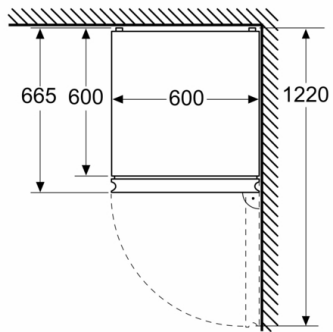

Dimensions

- Appliance Dimensions (H x W x D): 203 cm x 60 cm x 66.5 cm

Technical Information

- Door right hinged, reversible
- Height adjustable front feet
- Nominal voltage: 220 - 240 V

Accessories

- egg tray
ice cube tray
- egg tray
ice cube tray

Measurements in mm

Measurements in mm

Measurements in mm