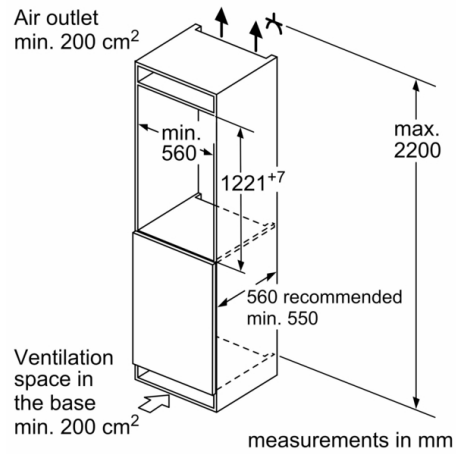

Fridge Compartment

Freshness System

- 1 MultiBox - Transparent drawer with a corrugated bottom, ideal for storing fruits and vegetables.

Dimensions

- Appliance Dimensions (H x W x D): 122.1 cm x 54.1 cm x 54.8 cm
- Niche Dimension (H x W x D): 122.5 cm x 56.0 cm x 55.0 cm

Technical Information

- Door right hinged, reversible
- Nominal voltage: 220 - 240 V

Accessories

- egg tray
- egg tray
- bottle holder

**Series 2, built-in fridge, 122.5 x 56 cm,
sliding hinge
KIR41NSE0**

Measurements in mm

measurements in mm