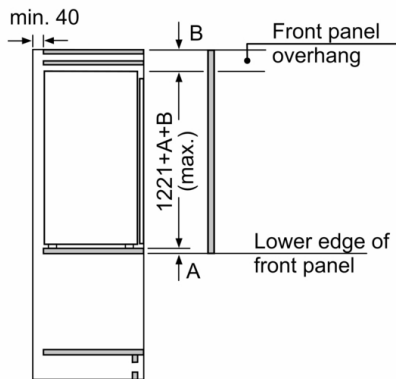

**Series 2, built-in fridge, 122.5 x 56 cm,
sliding hinge
KIR41NSE0**

Measurements in mm

measurements in mm