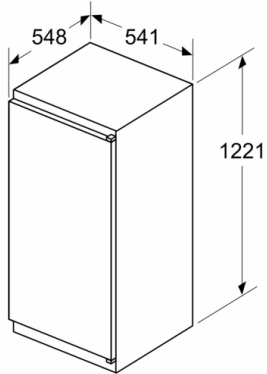

Fridge Compartment

Freshness System

- 1 MultiBox - Transparent drawer with a corrugated bottom, ideal for storing fruits and vegetables.

Dimensions

- Appliance Dimensions (H x W x D): 122.1 cm x 54.1 cm x 54.8 cm
- Niche Dimension (H x W x D): 122.5 cm x 56.0 cm x 55.0 cm

Technical Information

- Door right hinged, reversible
- Nominal voltage: 220 - 240 V

Accessories

- egg tray
- egg tray
- bottle holder

**Series 2, built-in fridge, 122.5 x 56 cm,
sliding hinge
KIR41NSE0**

Measurements in mm

measurements in mm