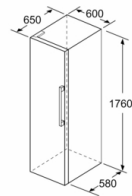

Series 4, free-standing fridge, 176 x 60 cm, White KSV33VWEP

	a	b	c	d	e	f
KSW36, GSD36	187					
KSV36, KSF36, GSN36, GSV36	186					
KSV33, GSN33, GSV33	176	60	65	58	60	119.5
KSV29, GSN29, GSV29	161					
GSV24	146					
GSN51	161					
GSN54	176	70	78	70	70	142
GSN58	191					

1. a Height
   b Width
   c Depth with closed door w/o handle and w/o distance part
   d Depth of cabinet w/o distance part
   e Width with open door w/o handle
   f Depth with open door w/o handle w/o distance part

measurements in cm

measurements in mm