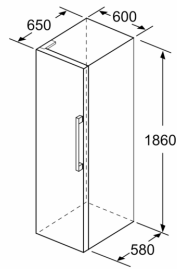

Series 4, Free-standing fridge, 186 x 60 cm, Inox-look KSV36VLEP

	a	b	c	d	e	f
KSW36, GSD36	187					
KSV36, KSF36, GSN36, GSV36	186					
KSV33, GSN33, GSV33	176	60	65	58	60	119.5
KSV29, GSN29, GSV29	161					
GSV24	146					
GSN51	161					
GSN54	176	70	78	70	70	142
GSN58	191					

- a Height
- b Width
- c Depth with closed door w/o handle and w/o distance part
- d Depth of cabinet w/o distance part
- e Width with open door w/o handle
- f Depth with open door w/o handle w/o distance part

measurements in cm

measurements in mm