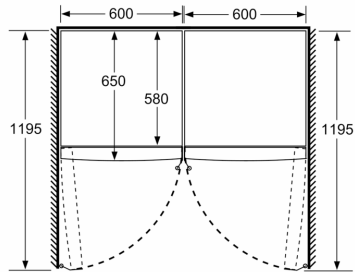

Dimension and installation

- Dimensions: 186 cm H x 60 cm W x 65 cm D
- Left hinged, door reversible
- Height adjustable front feet
- Door opening: No side clearance needed at all. Full access to all drawers, door opening angle 90°.
- 220 - 240 V

Series 4, Free-standing fridge, 186 x 60 cm, Inox-look KSV36VLEP

	a	b	c	d	e	f
KSW36, GSD36	187					
KSV36, KSF36, GSN36, GSV36	186					
KSV33, GSN33, GSV33	176	60	65	58	60	119.5
KSV29, GSN29, GSV29	161					
GSV24	146					
GSN51	161					
GSN54	176	70	78	70	70	142
GSN58	191					

- a Height
- b Width
- c Depth with closed door w/o handle and w/o distance part
- d Depth of cabinet w/o distance part
- e Width with open door w/o handle
- f Depth with open door w/o handle w/o distance part

measurements in cm

measurements in mm

measurements in mm