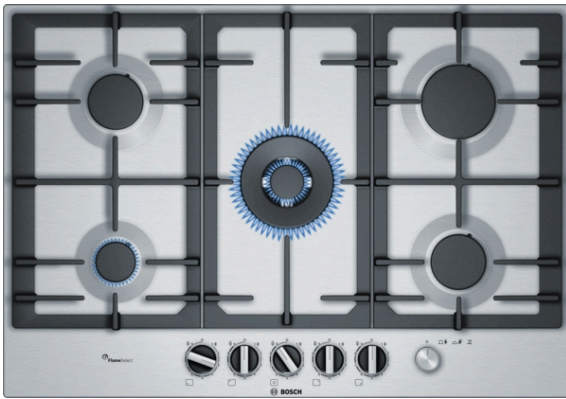

**Series 6, Gas hob, 75 cm, Stainless steel
PCQ7A5M90**

Optional accessories

HEZ298105 : Simmer plate

HEZ298115 : Small pot support

**The stainless-steel gas hob with
FlameSelect: achieve perfect cooking
results thanks to nine precisely defined
power levels.**

- **FlameSelect:** adjust the gas flame precisely using nine defined levels.
- **Main Switch:** turn off all the burners on your hob at the touch of a button.
- **Wok burner:** powerful cooking at up to 4 kW (depending on gas type).
- **Continuous cast-iron pan support:** for high firmness and stability of cookware.
- **Biomethane Ready:** your gas hob can also be powered with eco-friendly biomethane gas.

Technical Data

Product name/family : gas hob w integrated controls

Built-in / Free-standing : Built-in

Energy input : Gas

Total number of positions that can be used at the same time : 5

Type of control setting devices : sword knobs

Design

- Stainless steel surface
- Cast iron continuous pan supports

Usage convenience

- FlameSelect: precisely adjust the flame in nine defined and repeatable levels.
- Sword control knobs: easily access knobs in front with strong grip for effortless turning.
- 1 Hand ignition: just push and turn the knob to ignite the flame.