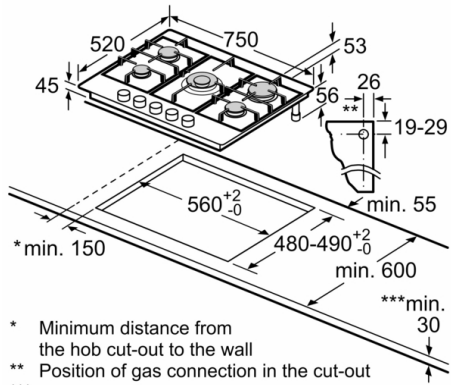

Gross weight : 15.5 kg

Residual heat indicator : no

Location of control panel : Hob front

Basic surface material : Stainless steel

Color of surface : Stainless steel

Length electrical supply cord : 100.0 cm

customer service. For nozzle change, please contact the customer service.

- Dimensions of the product (HxWxD mm): 53 x 750 x 520
- Required niche size for installation (HxWxD mm) : 45 x 560 x (480 - 492)
- Min. worktop thickness: 30 mm
- Power cord: 1 m
- Connected load: 11.5 KW

**Series 6, Gas hob, 75 cm, Stainless steel
PCQ7A5M90**

- * Minimum distance from the hob cut-out to the wall
 - ** Position of gas connection in the cut-out
 - *** With fitted oven underneath, possibly more; see space requirements for the oven
- measurements in mm