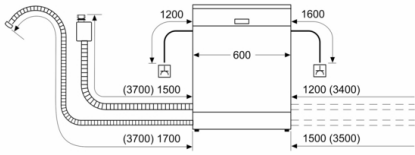

- Product dimensions (HxWxD): 84.5 x 60 x 60 cm
- ¹ Scale of Energy Efficiency Classes from A to G
- ² Energy consumption in kWh per 100 cycles (in programme Eco 50 °C)
- ³ Water consumption in litres per cycle (in programme Eco 50 °C)
- ⁴ Duration of programme Eco 50 °C
- * Please find warranty terms under [please insert here the local URL (internet address, e.g. <https://www.bosch-home.com/>) but with the direct page with the warranty terms]

**Series 4, free-standing dishwasher, 60 cm,
silver inox
SMS4EMI06E**

measurements in mm

socket
() values with extension kit