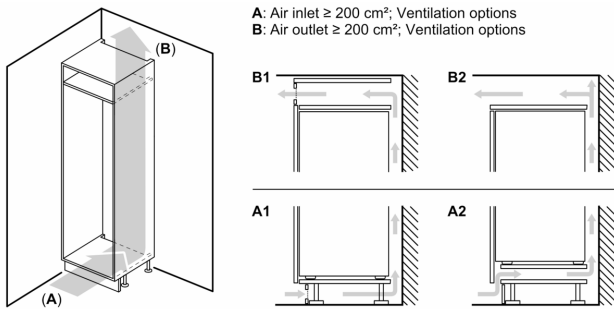

**Series 6, built-in fridge, 177.5 x 56 cm, soft close flat hinge
KIR81ADD0**

Maximal permissible weight of the unit fronts

Fitted unit fronts that exceed the permissible weight may cause damage and result in functional impairment of the hinges

Δ Weight

A: Appliance door height including hinges in mm

B: Undamped hinge, unit front in kg

C: Damped hinge, unit front in kg

D: Additional possible load in kg with heavy load kit

A	B	C	D
1500-1750	22	22	
720-1400	19	19	B+5 / C+5
A1	15	19	
A2	15	19