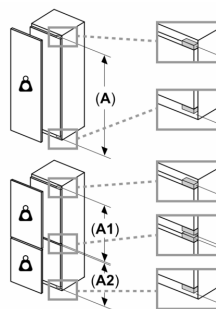

**Series 6, built-in fridge, 177.5 x 56 cm, soft close flat hinge
KIR81ADD0**

Maximal permissible weight of the unit fronts

Fitted unit fronts that exceed the permissible weight may cause damage and result in functional impairment of the hinges

Δ Weight

A: Appliance door height including hinges in mm

B: Undamped hinge, unit front in kg

C: Damped hinge, unit front in kg

D: Additional possible load in kg with heavy load kit

A	B	C	D
1500-1750	22	22	
720-1400	19	19	B+5 / C+5
A1	15	19	
A2	15	19