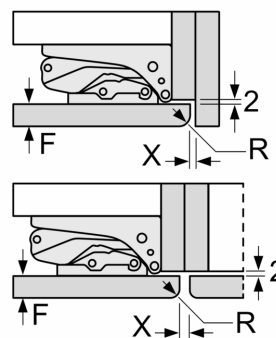

Δ Weight

A: Appliance door height including hinges in mm

B: Undamped hinge, unit front in kg

C: Damped hinge, unit front in kg

D: Additional possible load in kg with heavy load kit

A	B	C	D
1500-1750	22	22	
720-1400	19	19	B+5 / C+5
A1	15	19	
A2	15	19	

Measurements in mm

measurements in mm

measurements in mm

Recommended gap dimensions for flat hinges

F	R	X
16-19	0-3	2.5
20	0-1	3
	2-3	2.5
21	0-1	3
	2-3	2.5
22	0	4
	1	3.5
	2-3	3

The gap dimensions recommended in the table must be adhered to in order to ensure that appliance doors do not collide with anything when they are opened, and to avoid causing damage to kitchen units.