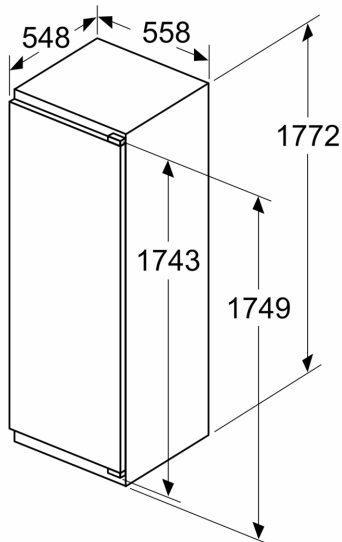

Δ Weight

A: Appliance door height including hinges in mm

B: Undamped hinge, unit front in kg

C: Damped hinge, unit front in kg

D: Additional possible load in kg with heavy load kit

A	B	C	D
1500-1750	22	22	
720-1400	19	19	B+5 / C+5
A1	15	19	
A2	15	19	

Measurements in mm

measurements in mm

measurements in mm

Recommended gap dimensions for flat hinges

F	R	X
16-19	0-3	2.5
20	0-1	3
	2-3	2.5
21	0-1	3
	2-3	2.5
22	0	4
	1	3.5
	2-3	3

The gap dimensions recommended in the table must be adhered to in order to ensure that appliance doors do not collide with anything when they are opened, and to avoid causing damage to kitchen units.