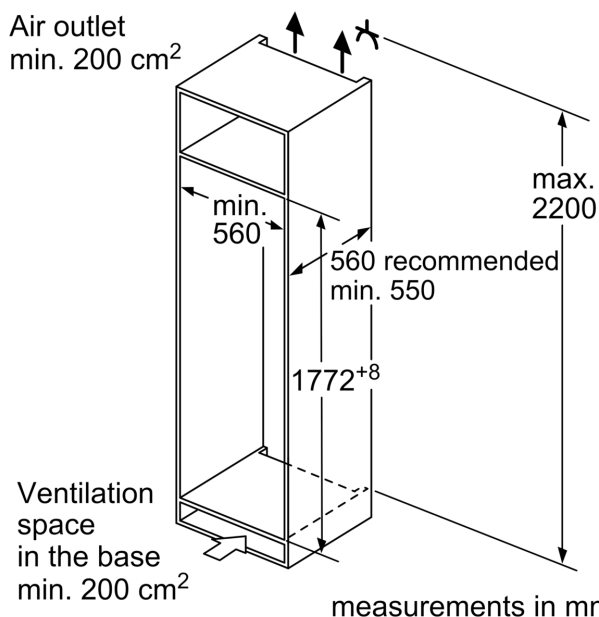

Δ Weight

A: Appliance door height including hinges in mm

B: Undamped hinge, unit front in kg

C: Damped hinge, unit front in kg

D: Additional possible load in kg with heavy load kit

A	B	C	D
1500-1750	22	22	
720-1400	19	19	B+5 / C+5
A1	15	19	
A2	15	19	

Measurements in mm

measurements in mm

measurements in mm

Recommended gap dimensions for flat hinges

F	R	X
16-19	0-3	2.5
20	0-1	3
	2-3	2.5
21	0-1	3
	2-3	2.5
22	0	4
	1	3.5
	2-3	3

The gap dimensions recommended in the table must be adhered to in order to ensure that appliance doors do not collide with anything when they are opened, and to avoid causing damage to kitchen units.