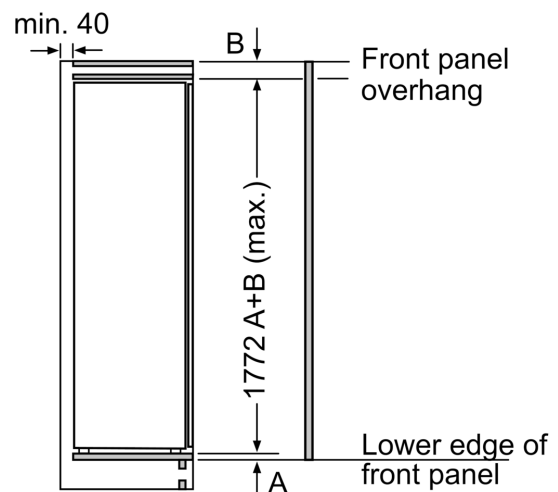

Δ Weight

A: Appliance door height including hinges in mm

B: Undamped hinge, unit front in kg

C: Damped hinge, unit front in kg

D: Additional possible load in kg with heavy load kit

A	B	C	D
1500-1750	22	22	
720-1400	19	19	B+5 / C+5
A1	15	19	
A2	15	19	

Measurements in mm

measurements in mm

measurements in mm

Recommended gap dimensions for flat hinges

F	R	X
16-19	0-3	2.5
20	0-1	3
	2-3	2.5
21	0-1	3
	2-3	2.5
22	0	4
	1	3.5
	2-3	3

The gap dimensions recommended in the table must be adhered to in order to ensure that appliance doors do not collide with anything when they are opened, and to avoid causing damage to kitchen units.