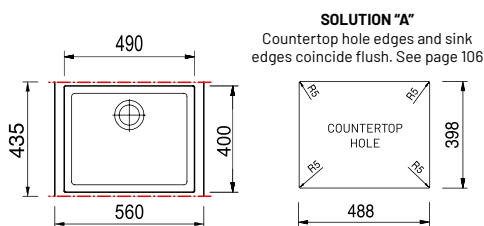

ON5610ST / ONE

Single basin sink
560x435 mm - Cabinet 60 cm

Countertop hole: 488x398 mm

ACCESSORIES: 1, 2, 3, 4, 5, 6, 7, 8, 9

MICROULTRAGRANIT

 UG 55
 SAHARA
ON5610ST / 55

 UG 56
 JASMINE
ON5610ST / 56

 UG 58
 MILK WHITE
ON5610ST / 58