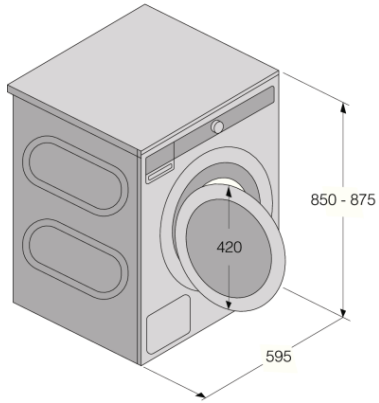

Use & Flexibility

- Easy close door
- Slide-in storage for liquid detergent wall
- Temperature range (°C): Cold -90c
- Door diameter: 31 cm
- Door opening angle: 110 °

Interaction & Control

- Up to 24 hours
- Remaining time indicator
- Display type: LCD display
- 22 programmes

Technical data

- Heater capacity (W): 2000 W
- Drum volume: 60 l
- 3/4" Cold water connection
- Counter weight material: Cast iron
- Counter weight (kg): 10,4 kg
- Noise level: 77 dB(A)re 1 pW
- Noise level washing: 49 dB(A)re 1 pW
- Energy stars: 4,5
- Water stars: 4,5
- Connection rating: 2200 W
- Number of phases: 1
- Current: 10 amp
- Frequency: 50 Hz
- Net weight: 75,5 kg
- Yes
- Yes

Dimensions

- Product dimensions (HxWxD): 85 × 59,5 × 58,5 cm
- Adjustable feet: 10 mm
- Depth with door open: 942 mm
- Length electrical cord: 2,3 m
- Length inlet hose: 150 cm
- Length outlet hose: 160 cm

Logistic information

- Dimensions of packed product (HxWxD): 92 × 64 × 66,1 cm
 - Gross weight: 78,7 kg
 - Product code: 592077
 - EAN code: 3838782021596
 - Product area: Laundry
 - Market: Domestic
 - Range: Logic
-