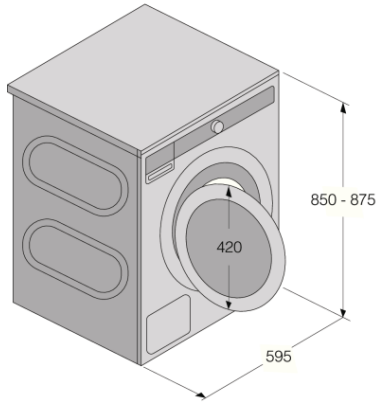

---

**Technical data**

- Heater capacity (W): 2000 W
- Drum volume: 60 l
- 3/4" Cold water connection
- Counter weight material: Cast iron
- Counter weight (kg): 10,4 kg
- Noise level: 75 dB(A)re 1 pW
- Noise level washing: 51 dB(A)re 1 pW
- Energy stars: 4,5
- Water stars: 4,5
- Connection rating: 2200 W
- Number of phases: 1
- Current: 10 amp
- Frequency: 50 Hz
- Net weight: 75 kg
- Yes
- Yes

---

**Dimensions**

- Product dimensions (HxWxD): 85 × 59,5 × 58,5 cm
- Adjustable feet: 10 mm
- Depth with door open: 942 mm
- Length electrical cord: 2,3 m
- Length inlet hose: 150 cm
- Length outlet hose: 160 cm

---

**Logistic information**

- Dimensions of packed product (HxWxD): 92 × 64 × 66,1 cm
  - Gross weight: 78,2 kg
  - Product code: 592099
  - EAN code: 3838782023415
  - Product area: Laundry
  - Market: Domestic
  - Range: Classic
-