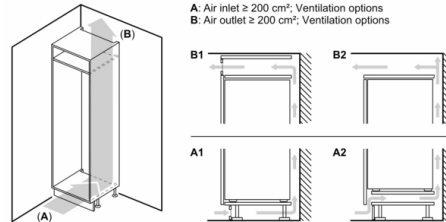

measurements in mm
Recommended gap dimensions for flat hinges

	F	R	X
	16-19	0-3	2.5
	20	0-1	3
	21	2-3	2.5
	21	0-1	3
	22	0	4
		1	3.5
		2-3	3

The gap dimensions recommended in the table must be adhered to in order to ensure that appliance doors do not collide with anything when they are opened, and to avoid causing damage to kitchen units.

Maximal permissible weight of the unit fronts

Fitted unit fronts that exceed the permissible weight may cause damage and result in functional impairment of the hinges

Δ Weight
A: Appliance door height including hinges in mm
B: Undamped hinge, unit front in kg
C: Damped hinge, unit front in kg
D: Additional possible load in kg with heavy load kit

	A	B	C	D
1500-1750	22	22		
720-1400	19	19		
A1	15	19		B+5 / C+5
A2	15	19