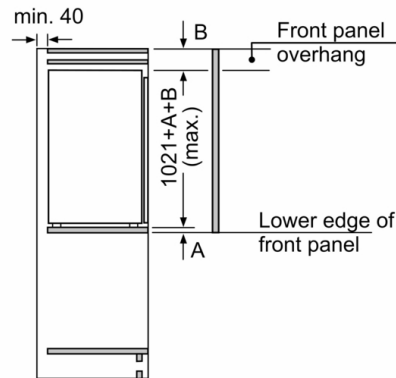

Series 4, built-in fridge, 102.5 x 56 cm, flat hinge KIR31VFE0

Measurements in mm

measurements in mm