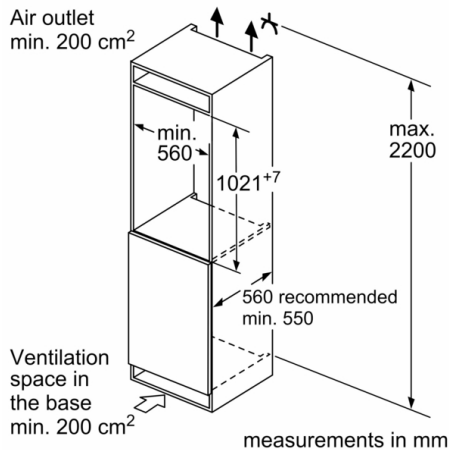

measurements in mm