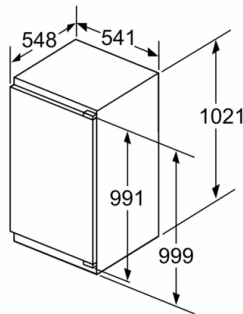

Series 4, built-in fridge, 102.5 x 56 cm, flat hinge KIR31VFE0

Measurements in mm

measurements in mm