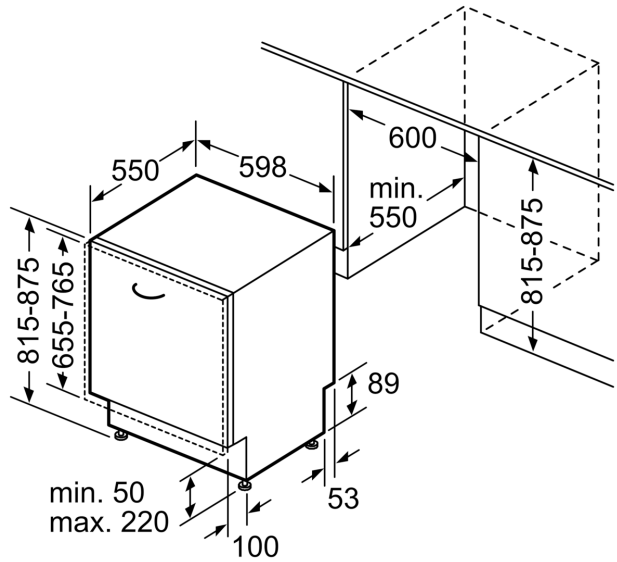

Energy Efficiency Class (Regulation (EU) 2017/1369): C
Energy Consumption for 100 cycles Eco Programme (EU 2017/1369):75 kWh
Maximum number of place settings (EU 2017/1369): 14
The water consumption of the eco programme in liters per cycle (EU 2017/1369):9.0 l
Programme duration (EU 2017/1369): 3:35 h
Airborne acoustical noise emissions (EU 2017/1369):44 dB(A) re 1 pW
Airborne acoustical noise emission class (EU 2017/1369): B
Cleaning performance:A
Water consumption:9.0 l
Total annual water consumption 220 days: 1980 l
Built-in / Free-standing: Built-in
Removable top: No
Door panel options: Not possible
Height of removable worktop: 0 mm
Height of the appliance: 815 mm
Adjustable feet: Yes - all from front
Maximum adjustability feet: 60 mm
Adjustable plinth: Both horizontal and vertical
Net weight: 35.7 kg
Gross weight: 37.9 kg
Connection rating: 2400 W
Fuse protection: 10 A
Voltage: 220-240 V
Frequency: 50; 60 Hz
Length electrical supply cord: 175.0 cm
Plug type: Gardy plug w/ earthing
Length inlet hose: 165 cm
Length outlet hose: 190 cm
Hidden heating element: Yes
Water protection system description: Triple water protection 24h
Child safety devices: No
Water softener: Yes
Top basket type: mid
Adjustable upper basket: Rackmatic 3-stage
Bottom basket type: mid
3rd Rack: VarioDrawer
Optional accessories:	SGZ0BI02, SGZ0IC00, SGZ1010, SGZ8BI00, SMZ1051EU, SMZ2014, SMZ5000, SMZ5100, SMZ5300
Included accessories 2: steam protection
Number of place settings: 14
Dimensions of the product (HxWxD): 815 x 598 x 550 mm
Dimensions of the packed product (HxWxD): 880 x 660 x 670 mm

**Series 4, fully-integrated dishwasher,
60 cm, Variable hinge for special
installation situations
SMH4EVX00E**

measurements in mm

⚡ socket
() values with extension kit

measurements in mm