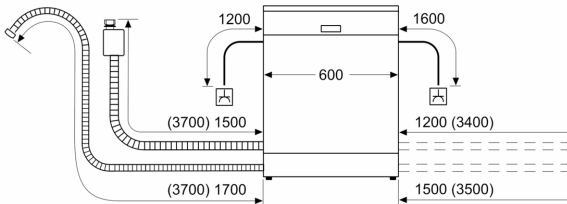

Energy Efficiency Class (Regulation (EU) 2017/1369): C
Energy Consumption for 100 cycles Eco Programme (EU 2017/1369):75 kWh
Maximum number of place settings (EU 2017/1369): 14
The water consumption of the eco programme in liters per cycle (EU 2017/1369):9.0 l
Programme duration (EU 2017/1369): 3:35 h
Airborne acoustical noise emissions (EU 2017/1369):44 dB(A) re 1 pW
Airborne acoustical noise emission class (EU 2017/1369): B
Cleaning performance:A
Water consumption:9.0 l
Total annual water consumption 220 days: 1980 l
Built-in / Free-standing: Built-in
Removable top: No
Door panel options: Not possible
Height of removable worktop: 0 mm
Height of the appliance: 815 mm
Adjustable feet: Yes - all from front
Maximum adjustability feet: 60 mm
Adjustable plinth: Both horizontal and vertical
Net weight: 35.7 kg
Gross weight: 37.9 kg
Connection rating: 2400 W
Fuse protection: 10 A
Voltage: 220-240 V
Frequency: 50; 60 Hz
Length electrical supply cord: 175.0 cm
Plug type: Gardy plug w/ earthing
Length inlet hose: 165 cm
Length outlet hose: 190 cm
Hidden heating element: Yes
Water protection system description: Triple water protection 24h
Child safety devices: No
Water softener: Yes
Top basket type: mid
Adjustable upper basket: Rackmatic 3-stage
Bottom basket type: mid
3rd Rack: VarioDrawer
Optional accessories:	SGZ0BI02, SGZ0IC00, SGZ1010, SGZ8BI00, SMZ1051EU, SMZ2014, SMZ5000, SMZ5100, SMZ5300
Included accessories 2: steam protection
Number of place settings: 14
Dimensions of the product (HxWxD): 815 x 598 x 550 mm
Dimensions of the packed product (HxWxD): 880 x 660 x 670 mm

**Series 4, fully-integrated dishwasher,
60 cm, Variable hinge for special
installation situations
SMH4EVX00E**

measurements in mm

⚡ socket
() values with extension kit

measurements in mm