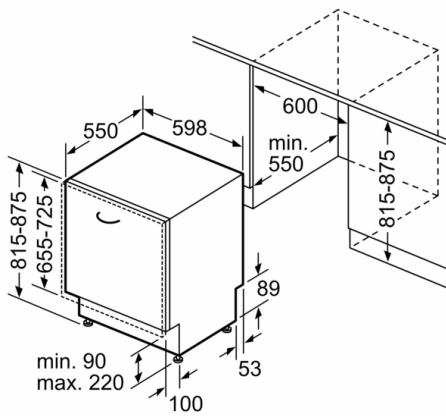

BOSCH - Header 8

- Product dimensions (HxWxD): 81.5 x 59.8 x 55 cm

¹ Scale of Energy Efficiency Classes from A to G

² Energy consumption in kWh per 100 cycles (in programme Eco 50 °C)

³ Water consumption in litres per cycle (in programme Eco 50 °C)

Series 4, fully-integrated dishwasher, 60 cm SMV4HCX20E

measurements in mm