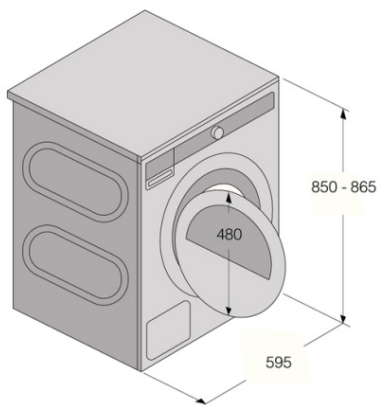

### Technical data

- Noise level: 64 dB(A)re 1 pW
- Energy stars: 8
- Power consumption in left-on mode: 0,3 W

- Power consumption off mode: 0,3 W
- Estimated yearly energy consumption: 119 kWh
- Grounded plug
- AU plug
- Connection rating: 700 W
- Number of phases: 1
- Current: 10 amp
- Frequency: 50 Hz
- Net weight: 55 kg
- Yes
- Yes

#### Dimensions

- Product dimensions (HxWxD): 85 × 59,5 × 65,4 cm
- Depth with door open: 1165 mm
- Length electrical cord: 2,1 m

#### Logistic information

- Dimensions of packed product (HxWxD): 92 × 64 × 72,3 cm
- Gross weight: 59,4 kg
- Product code: 590952
- EAN code: 3838782021749

Tumble Dryer/TD75