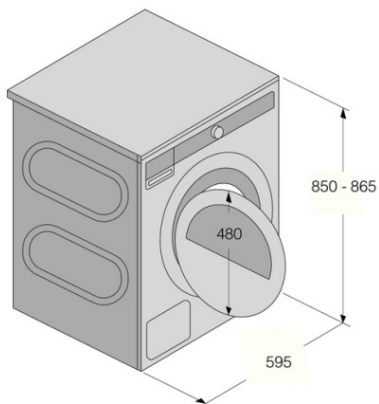

Technical data

- Noise level: 64 dB(A)re 1 pW

- Power consumption in standby mode: 0,8 W
- Power consumption in off mode: 0,25 W
- Estimated annual energy consumption: 217 kWh
- Energy class: A++
- Grounded plug
- Plug type SHUKO
- Connected load: 700 W
- Number of phases: 1
- Fuse: 10 amp
- Frequency: 50 Hz
- Net weight: 55,8 kg
- ISO 14001

Dimensions

- Product dimensions (HxWxD): 85 × 59,5 × 65,4 cm
- Depth with door open: 1165 mm
- Length electrical cord: 2,1 m

Logistic information

- Dimensions of packed product (HxWxD): 92 × 64 × 72,3 cm
- Gross weight: 60,2 kg
- Product code: 736509
- EAN code: 3838782431937