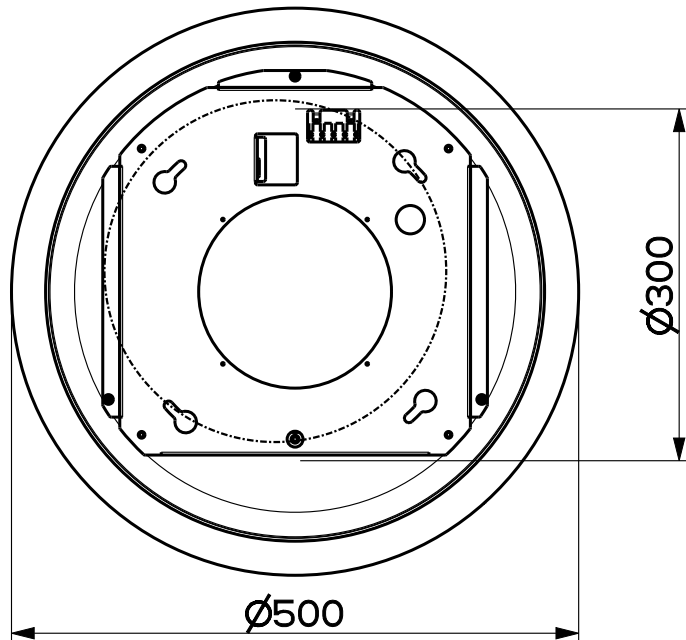

Created by **Palazzi, Walter**

Denomination
DIMENSIONAL DRAWING

Lang **EN**  Sheet **1/2**

Modif.by

Approved by **Palazzi, Walter**

Approval date **27-Jun-2022**

Doc. status **Released**

Drawing N.
345016_710 Rev
02

MAX 1300

Created by **Palazzi, Walter**

Denomination
DIMENSIONAL DRAWING

Lang **EN**  Sheet **2/2**

Modif.by

Approved by **Palazzi, Walter**

Approval date **27-Jun-2022**

Doc. status **Released**