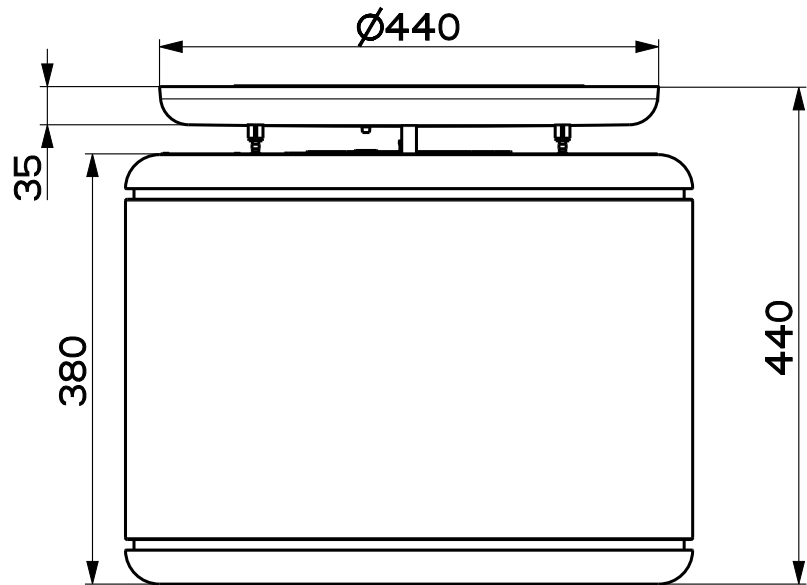

MAX 1300

Created by **Palazzi, Walter**

Denomination
DIMENSIONAL DRAWING

Lang **EN**  Sheet **2/2**

Modif.by

Approved by **Palazzi, Walter**

Approval date **27-Jun-2022**

Doc. status **Released**