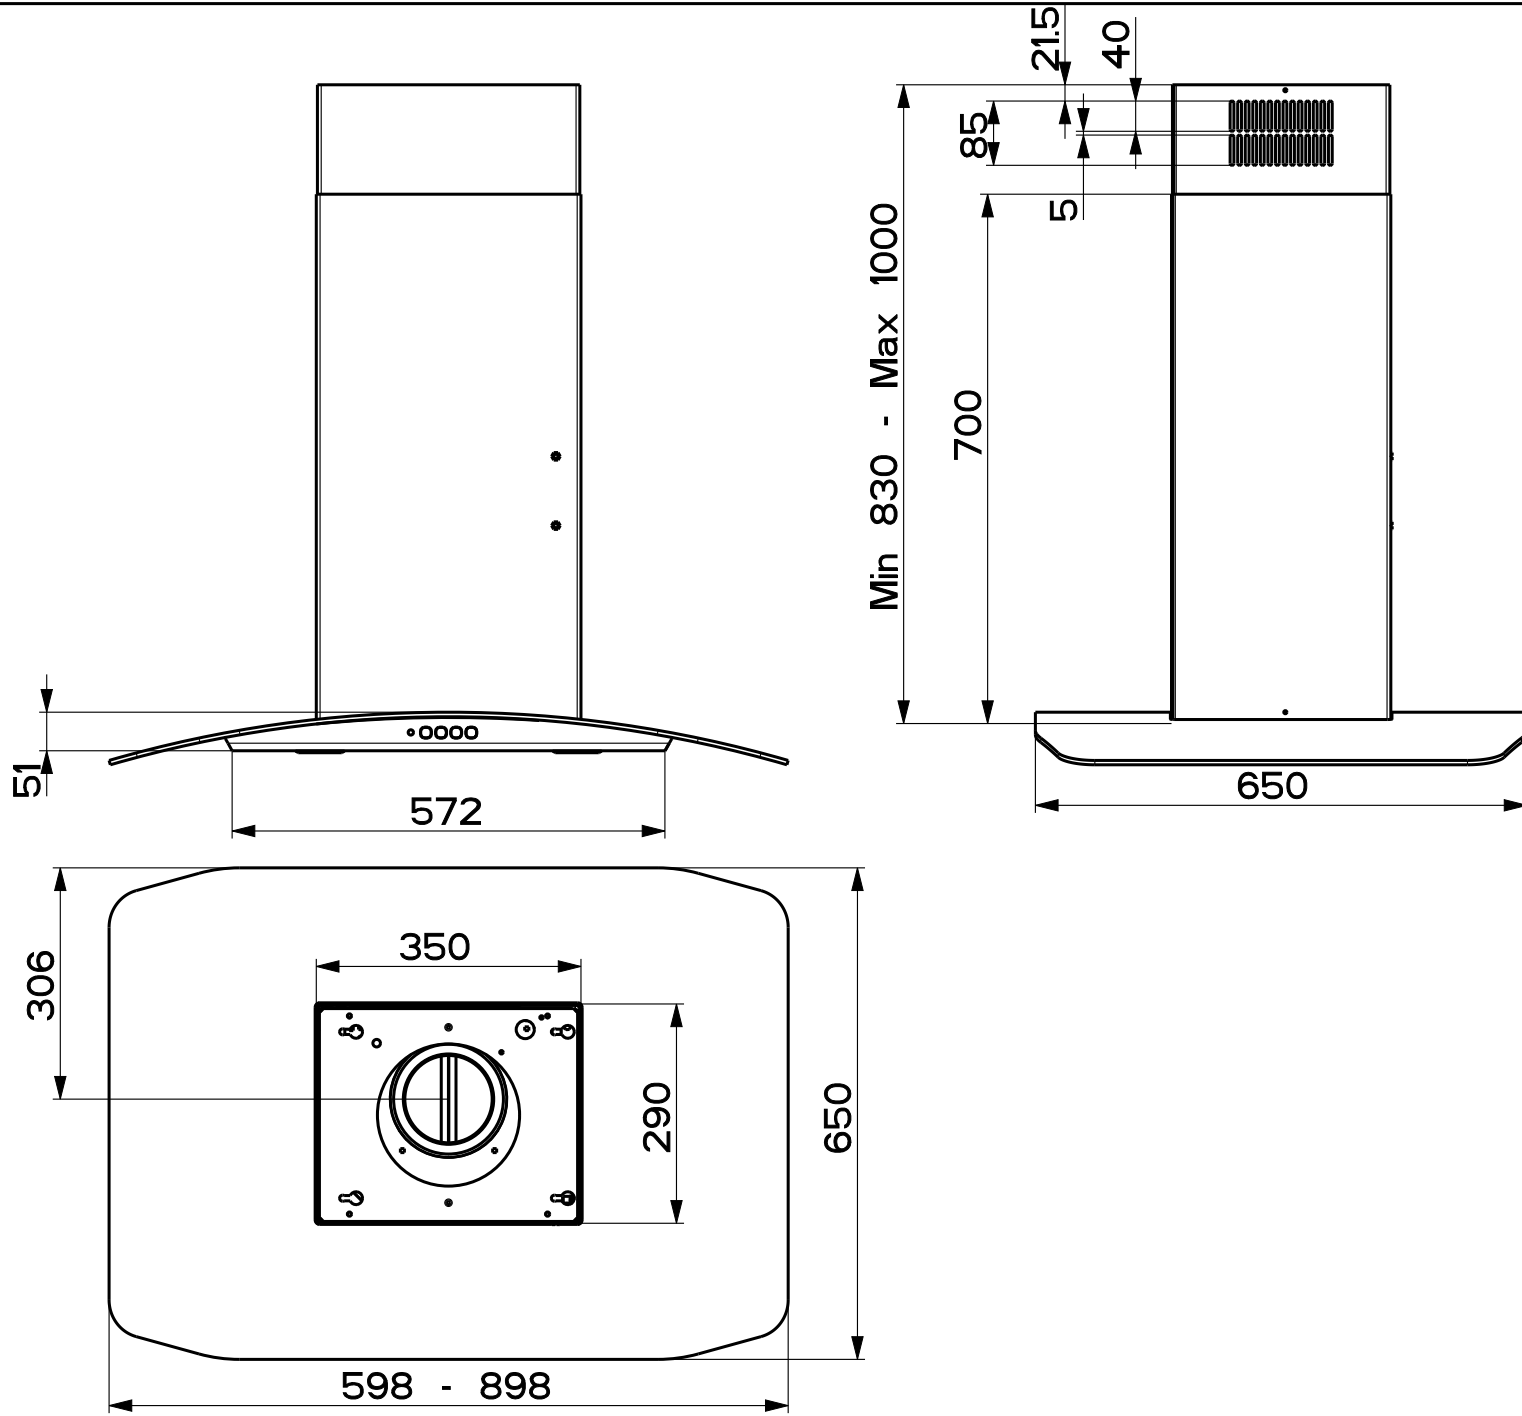

Created by <b>Solutions</b>	
Denomination <b>DIMENSIONAL DRW 60-90</b>	
Lang <b>EN</b> 	Sheet <b>1/2</b>
Modif. by <b>Solutions</b>	
Approved by <b>Bellucci, Daniele</b>	
Approval date <b>15-Sep-2020</b>	
Doc. status <b>Released</b>	
Drawing N. <b>A75_866</b>	Rev <b>01</b>

Created by **Solutions**

Denomination  
**DIMENSIONAL DRW 60-90**

Lang **EN**  Sheet **2/2**

Modif.by **Solutions**

Approved by **Bellucci, Daniele**

Approval date **15-Sep-2020**

Doc. status **Released**

Drawing N.  
**A75\_866**