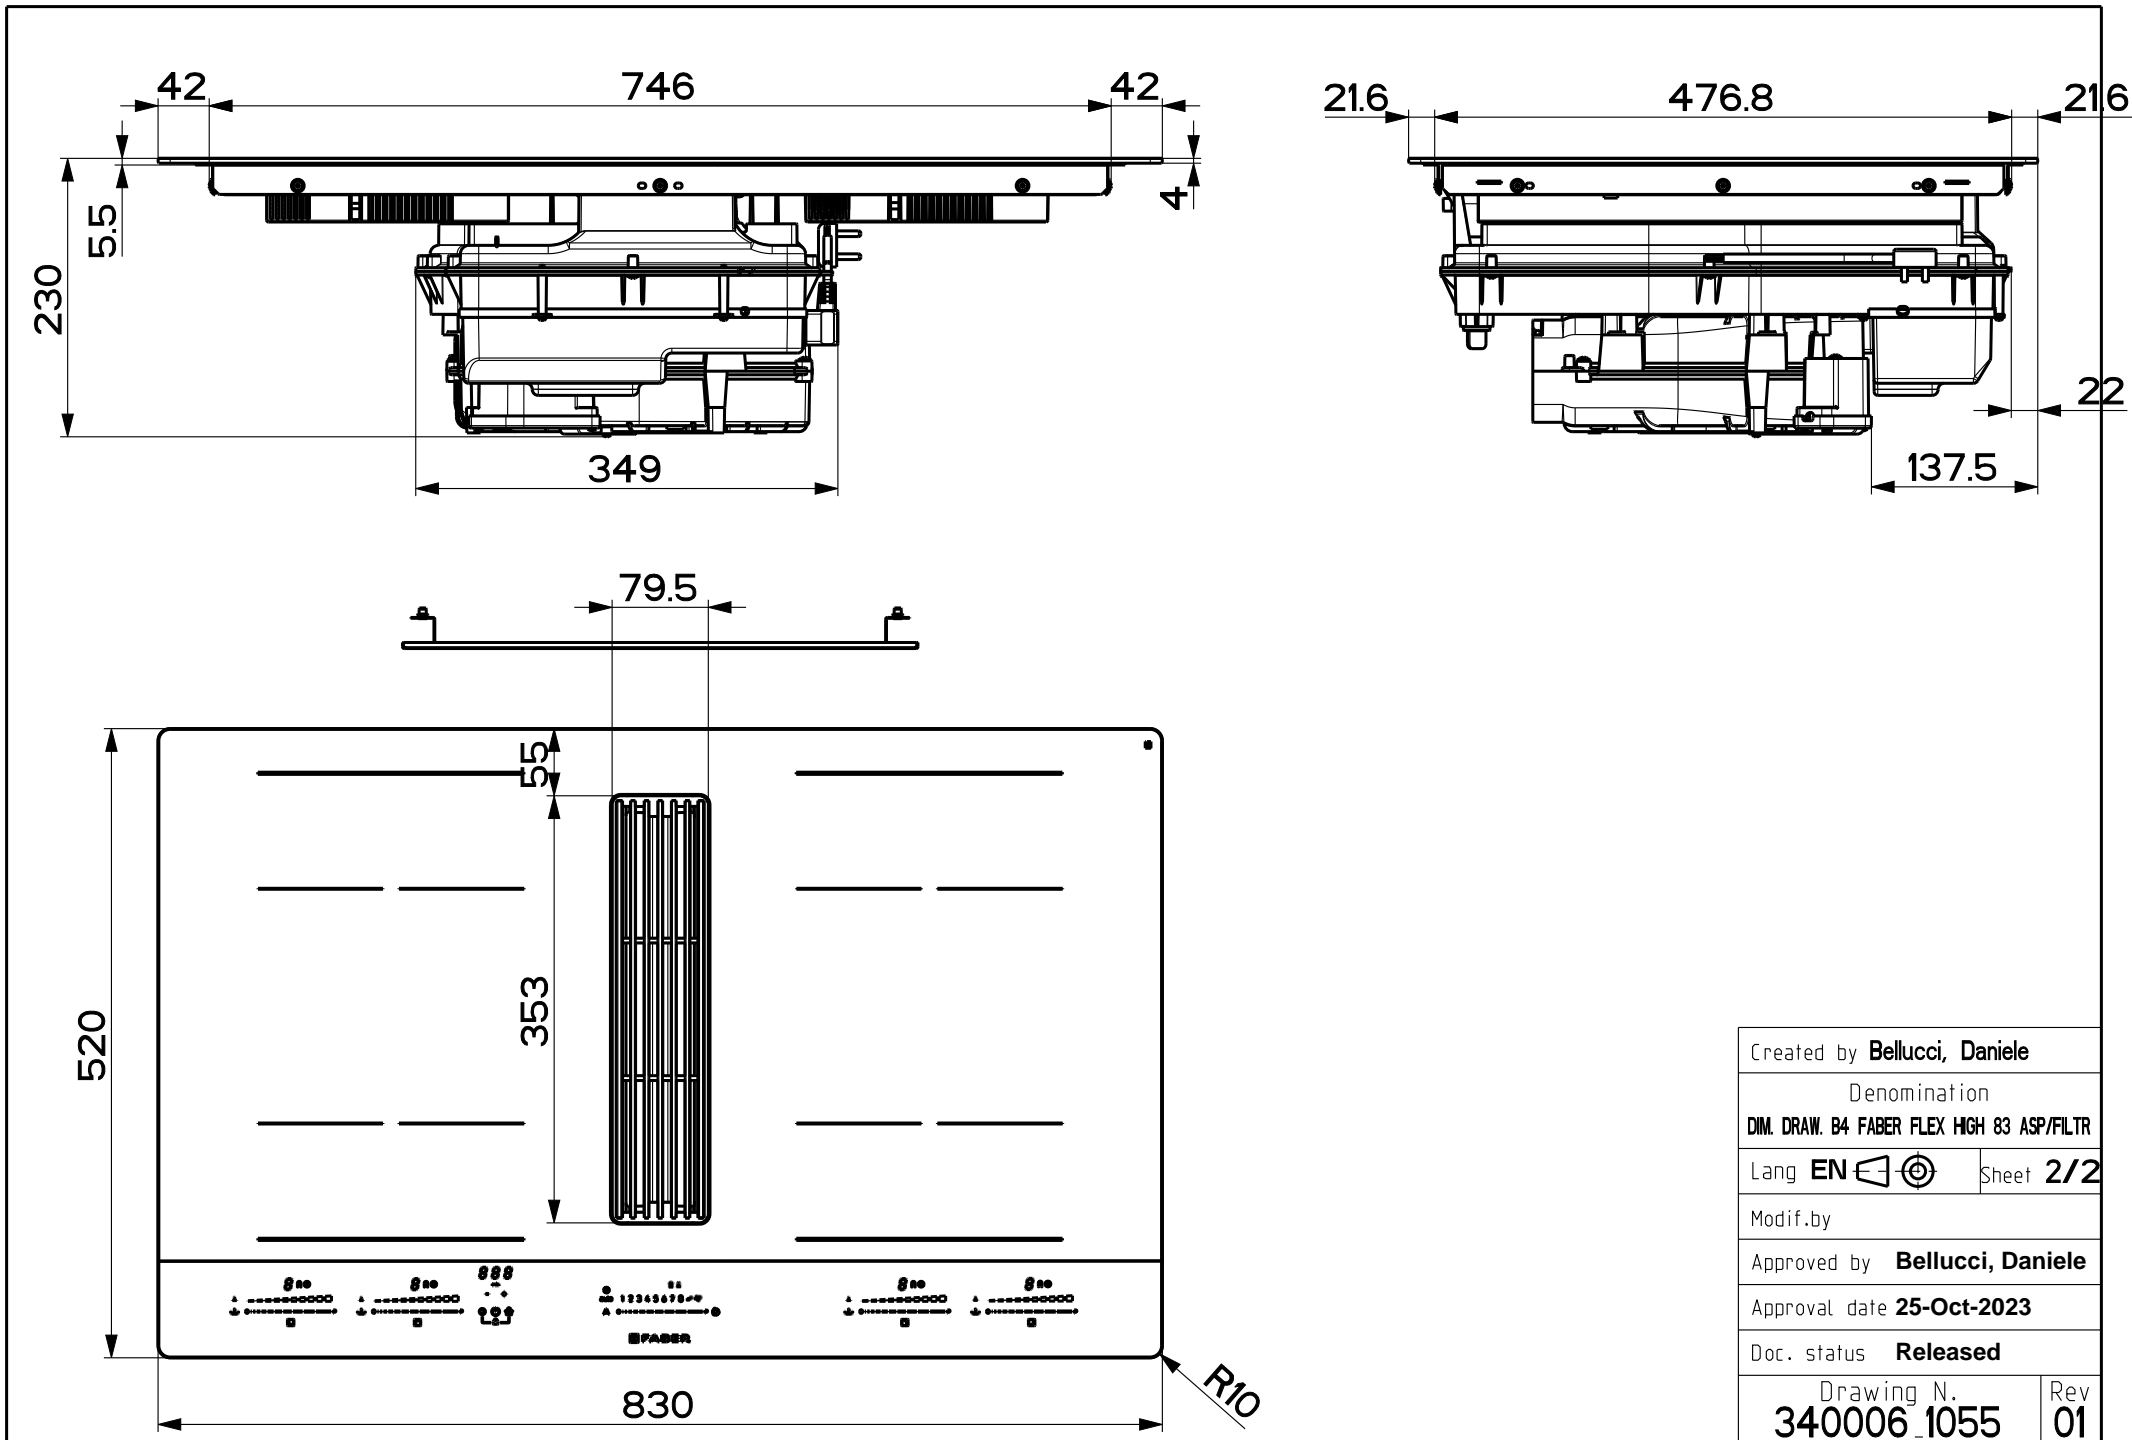

Created by Bellucci, Daniele	
Denomination	
DIM. DRAW. B4 FABER FLEX HIGH 83 ASP/FILTR	
Lang EN 	Sheet 1/2
Modif.by	
Approved by Bellucci, Daniele	
Approval date 25-Oct-2023	
Doc. status Released	
Drawing N.	Rev
340006_1055	01

Created by Bellucci, Daniele	
Denomination	
DIM. DRAW. B4 FABER FLEX HIGH 83 ASP/FILTR	
Lang EN 	Sheet 2/2
Modif.by	
Approved by Bellucci, Daniele	
Approval date 25-Oct-2023	
Doc. status Released	
Drawing N.	Rev
340006_1055	01