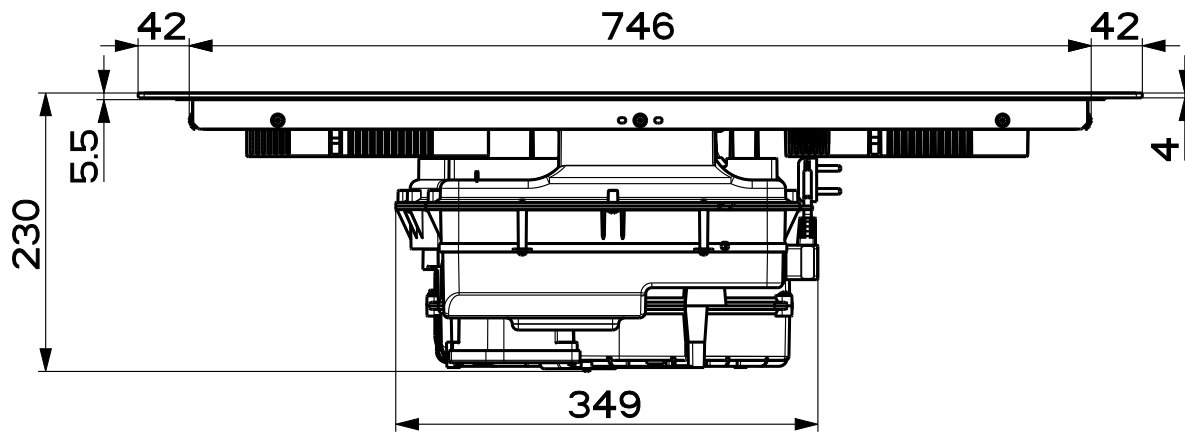

| | |
|--|------------------|
| Created by Bellucci, Daniele | |
| Denomination | |
| DIM. DRAW. B4 FABER SMART MID 83 ASP/FILTR | |
| Lang EN  | Sheet 1/2 |
| Modif.by | |
| Approved by Bellucci, Daniele | |
| Approval date 30-Oct-2023 | |
| Doc. status Released | |
| Drawing N. 340006_1048 | Rev 01 |

| | |
|--|------------------|
| Created by Bellucci, Daniele | |
| Denomination | |
| DIM. DRAW. B4 FABER SMART MID 83 ASP/FILTR | |
| Lang EN  | Sheet 2/2 |
| Modif.by | |
| Approved by Bellucci, Daniele | |
| Approval date 30-Oct-2023 | |
| Doc. status Released | |
| Drawing N. 340006_1048 | Rev 01 |