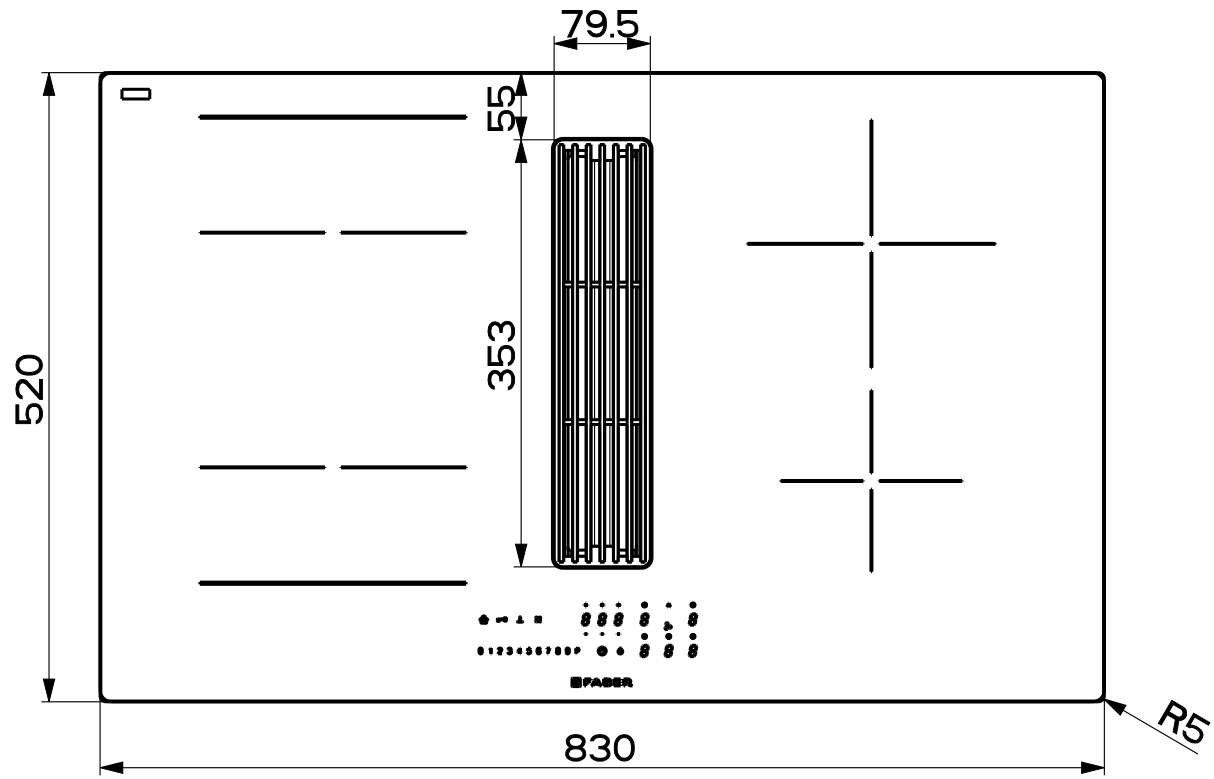

| | |
|--|------------------|
| Created by Bellucci, Daniele | |
| Denomination | |
| DIM. DRAW. B4 FABER SMART MID 83 ASP/FILTR | |
| Lang EN  | Sheet 1/2 |
| Modif.by | |
| Approved by Bellucci, Daniele | |
| Approval date 30-Oct-2023 | |
| Doc. status Released | |
| Drawing N. 340006_1048 | Rev 01 |

| | |
|--|------------------|
| Created by Bellucci, Daniele | |
| Denomination | |
| DIM. DRAW. B4 FABER SMART MID 83 ASP/FILTR | |
| Lang EN  | Sheet 2/2 |
| Modif.by | |
| Approved by Bellucci, Daniele | |
| Approval date 30-Oct-2023 | |
| Doc. status Released | |
| Drawing N. 340006_1048 | Rev 01 |