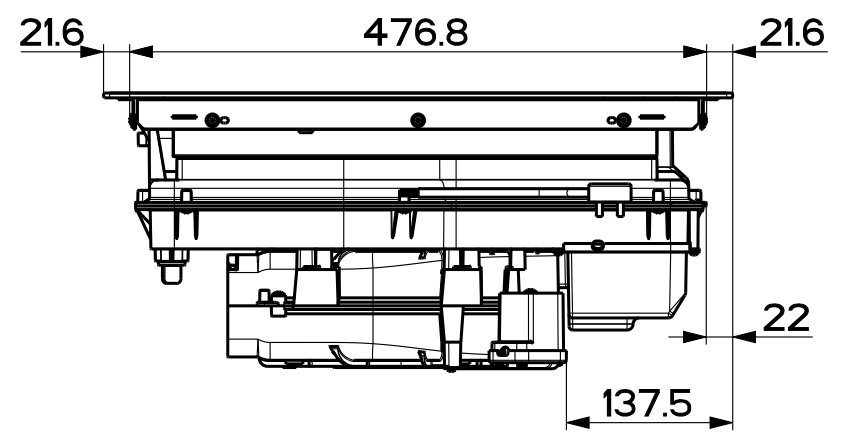

| | |
|--|------------------|
| Created by Bellucci, Daniele | |
| Denomination | |
| DIM. DRAW. B4 FABER SMART MID 83 ASP/FILTR | |
| Lang EN  | Sheet 1/2 |
| Modif.by | |
| Approved by Bellucci, Daniele | |
| Approval date 30-Oct-2023 | |
| Doc. status Released | |
| Drawing N. 340006_1048 | Rev 01 |

| | |
|--|------------------|
| Created by Bellucci, Daniele | |
| Denomination | |
| DIM. DRAW. B4 FABER SMART MID 83 ASP/FILTR | |
| Lang EN  | Sheet 2/2 |
| Modif.by | |
| Approved by Bellucci, Daniele | |
| Approval date 30-Oct-2023 | |
| Doc. status Released | |
| Drawing N. 340006_1048 | Rev 01 |