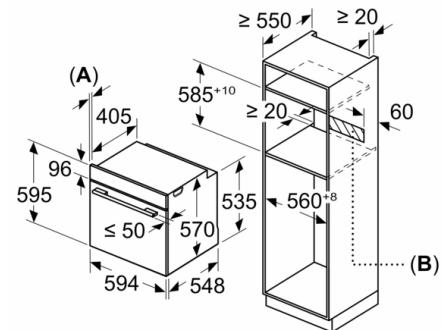

#### Dimensions:

- Appliance dimension (HxWxD): 595 mm x 594 mm x 548 mm
- Niche dimension (HxWxD): 585 mm - 595 mm x 560 mm - 568 mm x 550 mm
- "Please reference the built-in dimensions provided in the installation drawing"

**Series 2, Built-in oven, 60 x 60 cm, Stainless steel**  
**HBA171BS3F**

Installation with a hob.

Measurements in mm

**A:** 19.5 mm  
**B:** Space for appliance connection 320 x 115 mm