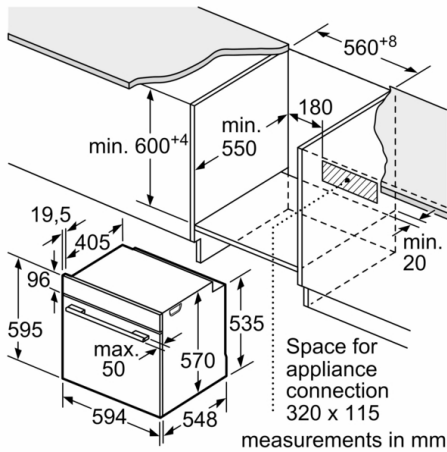

#### Technical Information

- Length of mains cable: 120 cm
- Nominal voltage: 220 - 240 V
- Total connected load electric: 3.6 KW
- Energy efficiency rating (acc. EU Nr. 65/2014): A+(at a range of energy efficiency classes from A+++ to D)  
Energy consumption per cycle in conventional mode:0.94 kWh  
Energy consumption per cycle in fan-forced convection mode:0.69 kWh  
Number of cavities: 1 Heat source: electrical Cavity volume:71 l

#### Dimensions:

- Appliance dimension (HxWxD): 595 mm x 594 mm x 548 mm
- Niche dimension (HxWxD): 585 mm - 595 mm x 560 mm - 568 mm x 550 mm
- "Please reference the built-in dimensions provided in the installation drawing"

**Series 2, Built-in oven, 60 x 60 cm, Stainless steel**  
**HBA171BS3F**

Installation with a hob.

Measurements in mm

**A:** 19.5 mm  
**B:** Space for appliance connection 320 x 115 mm