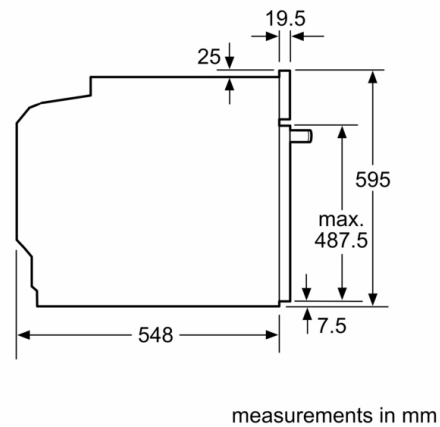

#### Technical Information

- Length of mains cable: 120 cm
- Nominal voltage: 220 - 240 V
- Total connected load electric: 3.6 KW
- Energy efficiency rating (acc. EU Nr. 65/2014): A+(at a range of energy efficiency classes from A+++ to D)  
Energy consumption per cycle in conventional mode:0.94 kWh  
Energy consumption per cycle in fan-forced convection mode:0.69 kWh  
Number of cavities: 1 Heat source: electrical Cavity volume:71 l

#### Dimensions:

- Appliance dimension (HxWxD): 595 mm x 594 mm x 548 mm
- Niche dimension (HxWxD): 585 mm - 595 mm x 560 mm - 568 mm x 550 mm
- "Please reference the built-in dimensions provided in the installation drawing"

**Series 2, Built-in oven, 60 x 60 cm, Stainless steel**  
**HBA171BS3F**

Installation with a hob.

Measurements in mm

**A:** 19.5 mm  
**B:** Space for appliance connection 320 x 115 mm