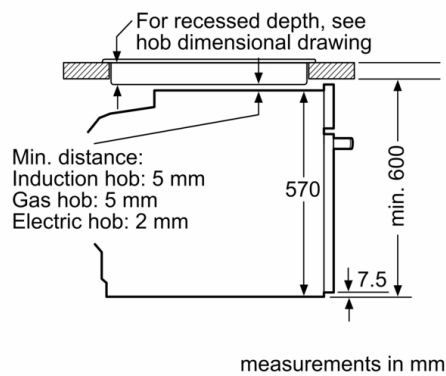

#### Technical Information

- Length of mains cable: 120 cm
- Nominal voltage: 220 - 240 V
- Total connected load electric: 3.6 KW
- Energy efficiency rating (acc. EU Nr. 65/2014): A+(at a range of energy efficiency classes from A+++ to D)  
Energy consumption per cycle in conventional mode:0.94 kWh  
Energy consumption per cycle in fan-forced convection mode:0.69 kWh  
Number of cavities: 1 Heat source: electrical Cavity volume:71 l

#### Dimensions:

- Appliance dimension (HxWxD): 595 mm x 594 mm x 548 mm
- Niche dimension (HxWxD): 585 mm - 595 mm x 560 mm - 568 mm x 550 mm
- "Please reference the built-in dimensions provided in the installation drawing"

**Series 2, Built-in oven, 60 x 60 cm, Stainless steel**  
**HBA171BS3F**

Installation with a hob.

Measurements in mm

**A:** 19.5 mm  
**B:** Space for appliance connection 320 x 115 mm