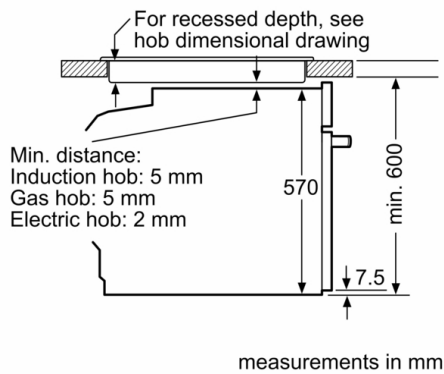

#### Technical Information

- Length of mains cable: 120 cm
- Nominal voltage: 220 - 240 V
- Total connected load electric: 3.6 KW
- Energy efficiency rating (acc. EU Nr. 65/2014): A+(at a range of energy efficiency classes from A+++ to D)  
Energy consumption per cycle in conventional mode:0.94 kWh  
Energy consumption per cycle in fan-forced convection mode:0.69 kWh  
Number of cavities: 1 Heat source: electrical Cavity volume:71 l

#### Dimensions:

- Appliance dimension (HxWxD): 595 mm x 594 mm x 548 mm
- Niche dimension (HxWxD): 585 mm - 595 mm x 560 mm - 568 mm x 550 mm
- "Please reference the built-in dimensions provided in the installation drawing"

**Series 4, Built-in oven, 60 x 60 cm, Black  
HBA274BB3F**

Installation with a hob.

Measurements in mm

**A:** 19.5 mm  
**B:** Space for appliance connection 320 x 115 mm