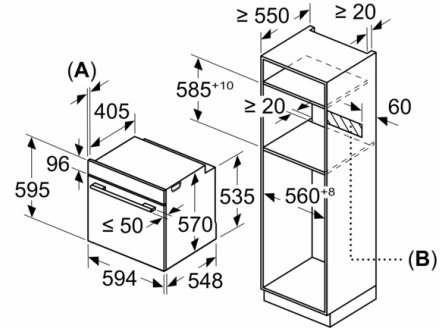

#### Dimensions:

- Appliance dimension (HxWxD): 595 mm x 594 mm x 548 mm
- Niche dimension (HxWxD): 585 mm - 595 mm x 560 mm - 568 mm x 550 mm
- "Please reference the built-in dimensions provided in the installation drawing"

**Series 4, Built-in oven, 60 x 60 cm, Black  
HBA274BB3F**

Installation with a hob.

Measurements in mm

**A:** 19.5 mm  
**B:** Space for appliance connection 320 x 115 mm