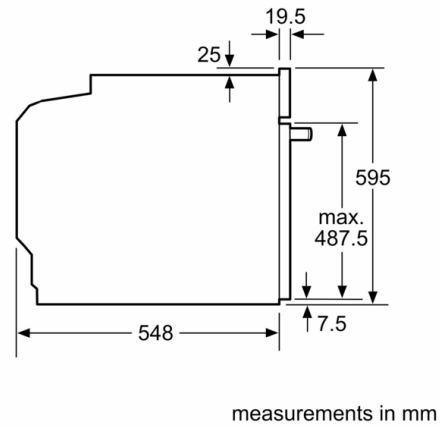

#### Technical Information

- Length of mains cable: 120 cm
- Nominal voltage: 220 - 240 V
- Total connected load electric: 3.6 KW
- Energy efficiency rating (acc. EU Nr. 65/2014): A+(at a range of energy efficiency classes from A+++ to D)  
Energy consumption per cycle in conventional mode:0.94 kWh  
Energy consumption per cycle in fan-forced convection mode:0.69 kWh  
Number of cavities: 1 Heat source: electrical Cavity volume:71 l

#### Dimensions:

- Appliance dimension (HxWxD): 595 mm x 594 mm x 548 mm
- Niche dimension (HxWxD): 585 mm - 595 mm x 560 mm - 568 mm x 550 mm
- "Please reference the built-in dimensions provided in the installation drawing"

**Series 4, Built-in oven, 60 x 60 cm, Black  
HBA274BB3F**

Installation with a hob.

Measurements in mm

**A:** 19.5 mm  
**B:** Space for appliance connection 320 x 115 mm