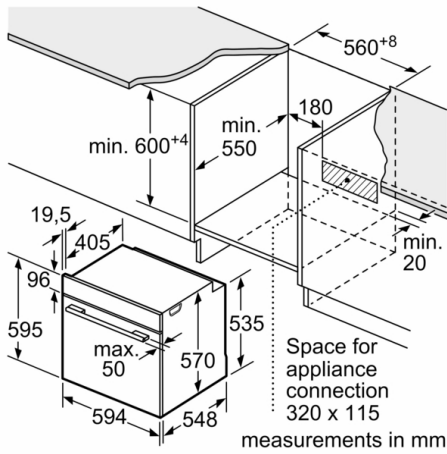

#### Technical Information

- Length of mains cable: 120 cm
- Nominal voltage: 220 - 240 V
- Total connected load electric: 3.6 KW
- Energy efficiency rating (acc. EU Nr. 65/2014): A+(at a range of energy efficiency classes from A+++ to D)  
Energy consumption per cycle in conventional mode:0.94 kWh  
Energy consumption per cycle in fan-forced convection mode:0.69 kWh  
Number of cavities: 1 Heat source: electrical Cavity volume:71 l

#### Dimensions:

- Appliance dimension (HxWxD): 595 mm x 594 mm x 548 mm
- Niche dimension (HxWxD): 585 mm - 595 mm x 560 mm - 568 mm x 550 mm
- "Please reference the built-in dimensions provided in the installation drawing"

**Series 4, Built-in oven, 60 x 60 cm, Black  
HBA274BB3F**

Installation with a hob.

Measurements in mm

**A:** 19.5 mm  
**B:** Space for appliance connection 320 x 115 mm