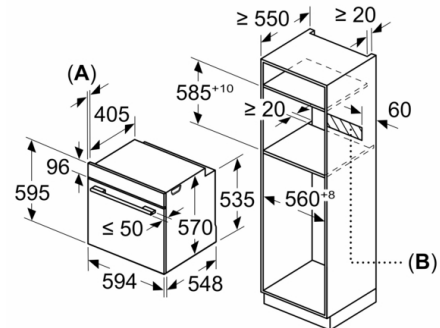

Accessory:

- 1 x combination grid, 1 x universal pan

Environment and Safety:

- Low door temperature
- Triple glazed door glazed CoolTouch door
- Child lock

Technical Information

- Length of mains cable: 120 cm
- Nominal voltage: 220 - 240 V
- Total connected load electric: 3.4 KW
- Energy efficiency rating (acc. EU Nr. 65/2014): A+(at a range of energy efficiency classes from A+++ to D)
Energy consumption per cycle in conventional mode:0.94 kWh
Energy consumption per cycle in fan-forced convection mode:0.69 kWh
Number of cavities: 1 Heat source: electrical Cavity volume:71 l

Dimensions:

- Appliance dimension (HxWxD): 595 mm x 594 mm x 548 mm
- Niche dimension (HxWxD): 585 mm - 595 mm x 560 mm - 568 mm x 550 mm
- "Please reference the built-in dimensions provided in the installation drawing"
- We recommend you to choose complementary products within Series 4, in order to assure an optimal design combination of your Built-In appliances.

**Series 4, Built-in oven, 60 x 60 cm, Black
HBA534EB3**

Installation with a hob.

Measurements in mm

A: 19.5 mm
B: Space for appliance connection 320 x 115 mm