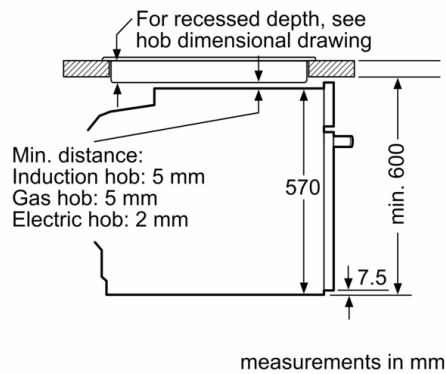

Accessory:

- 1 x combination grid, 1 x universal pan

Environment and Safety:

- Low door temperature
- Triple glazed door glazed CoolTouch door
- Child lock

Technical Information

- Length of mains cable: 120 cm
- Nominal voltage: 220 - 240 V
- Total connected load electric: 3.4 KW
- Energy efficiency rating (acc. EU Nr. 65/2014): A+(at a range of energy efficiency classes from A+++ to D)
Energy consumption per cycle in conventional mode:0.94 kWh
Energy consumption per cycle in fan-forced convection mode:0.69 kWh
Number of cavities: 1 Heat source: electrical Cavity volume:71 l

Dimensions:

- Appliance dimension (HxWxD): 595 mm x 594 mm x 548 mm
- Niche dimension (HxWxD): 585 mm - 595 mm x 560 mm - 568 mm x 550 mm
- "Please reference the built-in dimensions provided in the installation drawing"
- We recommend you to choose complementary products within Series 4, in order to assure an optimal design combination of your Built-In appliances.

**Series 4, Built-in oven, 60 x 60 cm, Black
HBA534EB3**

Installation with a hob.

Measurements in mm

A: 19.5 mm
B: Space for appliance connection 320 x 115 mm