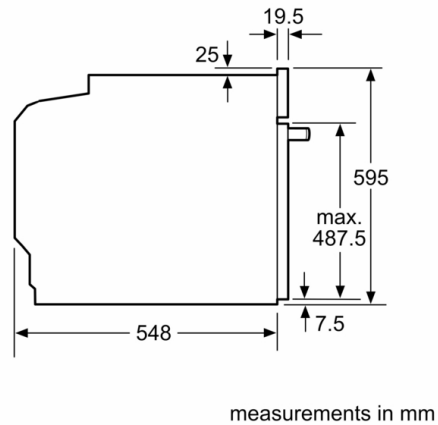

Accessory:

- 1 x combination grid, 1 x universal pan

Environment and Safety:

- Low door temperature
- Triple glazed door glazed CoolTouch door
- Child lock

Technical Information

- Length of mains cable: 120 cm
- Nominal voltage: 220 - 240 V
- Total connected load electric: 3.4 KW
- Energy efficiency rating (acc. EU Nr. 65/2014): A+(at a range of energy efficiency classes from A+++ to D)
Energy consumption per cycle in conventional mode:0.94 kWh
Energy consumption per cycle in fan-forced convection mode:0.69 kWh
Number of cavities: 1 Heat source: electrical Cavity volume:71 l

Dimensions:

- Appliance dimension (HxWxD): 595 mm x 594 mm x 548 mm
- Niche dimension (HxWxD): 585 mm - 595 mm x 560 mm - 568 mm x 550 mm
- "Please reference the built-in dimensions provided in the installation drawing"
- We recommend you to choose complementary products within Series 4, in order to assure an optimal design combination of your Built-In appliances.

**Series 4, Built-in oven, 60 x 60 cm, Black
HBA534EB3**

Installation with a hob.

Measurements in mm

A: 19.5 mm
B: Space for appliance connection 320 x 115 mm