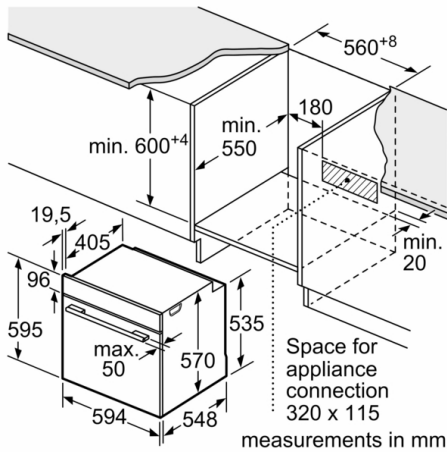

Hook-in racks / rails

- Number of shelf levels: 5 PC
- 1 level telescopic shelf, with Stop function, standard extension

Design:

- Rotary Control, Pop-out controls
- Cavity inner surface: enamel
- Extra large capacity oven

Accessory:

- 1 x combination grid, 1 x universal pan

Environment and Safety:

- Low door temperature
- Triple glazed door glazed CoolTouch door
- Child lock

Technical Information

- Length of mains cable: 120 cm
- Nominal voltage: 220 - 240 V
- Total connected load electric: 3.4 KW
- Energy efficiency rating (acc. EU Nr. 65/2014): A+(at a range of energy efficiency classes from A+++ to D)
Energy consumption per cycle in conventional mode:0.94 kWh
Energy consumption per cycle in fan-forced convection mode:0.69 kWh
Number of cavities: 1 Heat source: electrical Cavity volume:71 l

Dimensions:

- Appliance dimension (HxWxD): 595 mm x 594 mm x 548 mm
- Niche dimension (HxWxD): 585 mm - 595 mm x 560 mm - 568 mm x 550 mm
- "Please reference the built-in dimensions provided in the installation drawing"
- We recommend you to choose complementary products within Series 4, in order to assure an optimal design combination of your Built-In appliances.

**Series 4, Built-in oven, 60 x 60 cm, Black
HBA534EB3**

Installation with a hob.

Measurements in mm

A: 19.5 mm
B: Space for appliance connection 320 x 115 mm