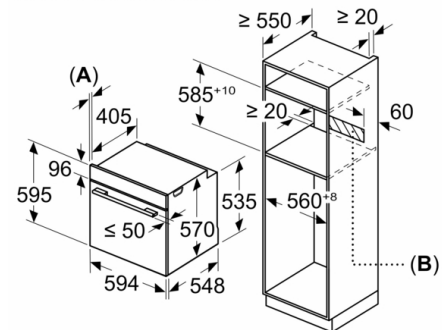

Technical Information

- Length of mains cable: 120 cm
- Nominal voltage: 220 - 240 V
- Total connected load electric: 3.6 KW
- Energy efficiency rating (acc. EU Nr. 65/2014): A+(at a range of energy efficiency classes from A+++ to D)
Energy consumption per cycle in conventional mode:0.94 kWh
Energy consumption per cycle in fan-forced convection mode:0.69 kWh
Number of cavities: 1 Heat source: electrical Cavity volume:71 l

Dimensions:

- Appliance dimension (HxWxD): 595 mm x 594 mm x 548 mm
- Niche dimension (HxWxD): 585 mm - 595 mm x 560 mm - 568 mm x 550 mm
- "Please reference the built-in dimensions provided in the installation drawing"

Series 4, Built-in oven, 60 x 60 cm, Stainless steel
HBA574ES3

Installation with a hob.

Measurements in mm

A: 19.5 mm
B: Space for appliance connection 320 x 115 mm