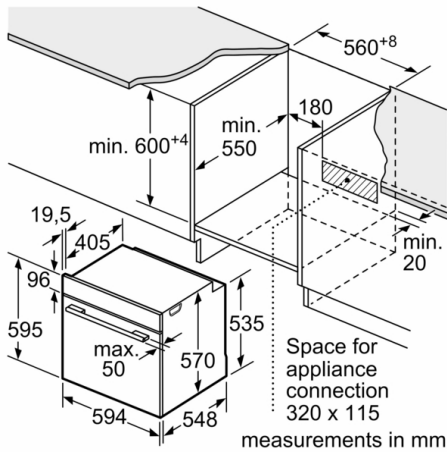

Hook-in racks / rails

- Number of shelf levels: 5 PC
- 1 level telescopic shelf, with Stop function, standard extension

Design:

- Rotary Control, Pop-out controls
- Cavity inner surface: enamel
- Extra large capacity oven

Technical Information

- Length of mains cable: 120 cm
- Nominal voltage: 220 - 240 V
- Total connected load electric: 3.6 KW
- Energy efficiency rating (acc. EU Nr. 65/2014): A+(at a range of energy efficiency classes from A+++ to D)
Energy consumption per cycle in conventional mode:0.94 kWh
Energy consumption per cycle in fan-forced convection mode:0.69 kWh
Number of cavities: 1 Heat source: electrical Cavity volume:71 l

Dimensions:

- Appliance dimension (HxWxD): 595 mm x 594 mm x 548 mm
- Niche dimension (HxWxD): 585 mm - 595 mm x 560 mm - 568 mm x 550 mm
- "Please reference the built-in dimensions provided in the installation drawing"

Series 4, Built-in oven, 60 x 60 cm, Stainless steel
HBA574ES3

Installation with a hob.

Measurements in mm

A: 19.5 mm
B: Space for appliance connection 320 x 115 mm