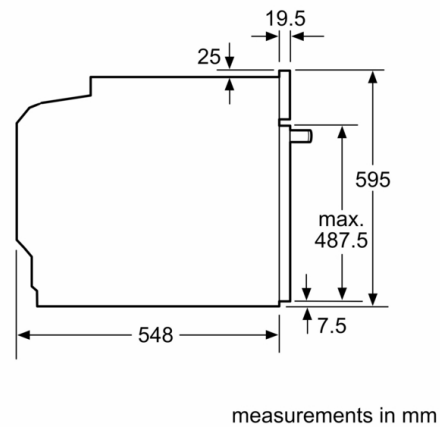

Technical Information

- Length of mains cable: 120 cm
- Nominal voltage: 220 - 240 V
- Total connected load electric: 3.6 KW
- Energy efficiency rating (acc. EU Nr. 65/2014): A+(at a range of energy efficiency classes from A+++ to D)
Energy consumption per cycle in conventional mode:0.94 kWh
Energy consumption per cycle in fan-forced convection mode:0.69 kWh
Number of cavities: 1 Heat source: electrical Cavity volume:71 l

Dimensions:

- Appliance dimension (HxWxD): 595 mm x 594 mm x 548 mm
- Niche dimension (HxWxD): 585 mm - 595 mm x 560 mm - 568 mm x 550 mm
- "Please reference the built-in dimensions provided in the installation drawing"

Series 4, Built-in oven, 60 x 60 cm, Stainless steel
HBA574ES3

Installation with a hob.

Measurements in mm

A: 19.5 mm
B: Space for appliance connection 320 x 115 mm