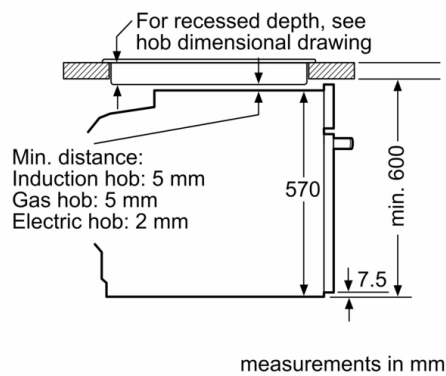

Technical Information

- Length of mains cable: 120 cm
- Nominal voltage: 220 - 240 V
- Total connected load electric: 3.6 KW
- Energy efficiency rating (acc. EU Nr. 65/2014): A+(at a range of energy efficiency classes from A+++ to D)
Energy consumption per cycle in conventional mode:0.94 kWh
Energy consumption per cycle in fan-forced convection mode:0.69 kWh
Number of cavities: 1 Heat source: electrical Cavity volume:71 l

Dimensions:

- Appliance dimension (HxWxD): 595 mm x 594 mm x 548 mm
- Niche dimension (HxWxD): 585 mm - 595 mm x 560 mm - 568 mm x 550 mm
- "Please reference the built-in dimensions provided in the installation drawing"

Series 4, Built-in oven, 60 x 60 cm, Stainless steel
HBA574ES3

Installation with a hob.

Measurements in mm

A: 19.5 mm
B: Space for appliance connection 320 x 115 mm