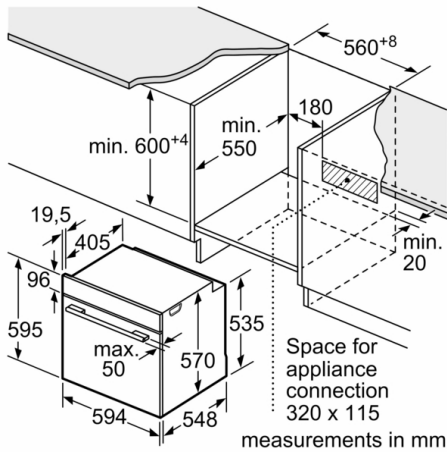

#### Technical Information

- Length of mains cable: 120 cm
- Nominal voltage: 220 - 240 V
- Total connected load electric: 3.4 KW
- Energy efficiency rating (acc. EU Nr. 65/2014): A+(at a range of energy efficiency classes from A+++ to D)  
Energy consumption per cycle in conventional mode:0.94 kWh  
Energy consumption per cycle in fan-forced convection mode:0.69 kWh  
Number of cavities: 1 Heat source: electrical Cavity volume:71 l

#### Dimensions:

- Appliance dimension (HxWxD): 595 mm x 594 mm x 548 mm
- Niche dimension (HxWxD): 585 mm - 595 mm x 560 mm - 568 mm x 550 mm
- "Please reference the built-in dimensions provided in the installation drawing"
- We recommend you to choose complementary products within Series 4, in order to assure an optimal design combination of your Built-In appliances.

**Series 4, Built-in oven with added steam function, 60 x 60 cm, Black  
HQA534EB3**

Installation with a hob.

Measurements in mm

**A:** 19.5 mm  
**B:** Space for appliance connection 320 x 115 mm