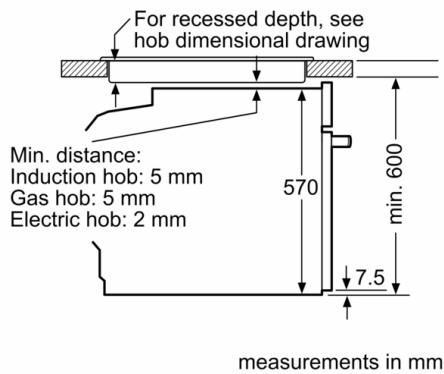

#### Technical Information

- Length of mains cable: 120 cm
- Nominal voltage: 220 - 240 V
- Total connected load electric: 3.4 KW
- Energy efficiency rating (acc. EU Nr. 65/2014): A+(at a range of energy efficiency classes from A+++ to D)  
Energy consumption per cycle in conventional mode:0.94 kWh  
Energy consumption per cycle in fan-forced convection mode:0.69 kWh  
Number of cavities: 1 Heat source: electrical Cavity volume:71 l

#### Dimensions:

- Appliance dimension (HxWxD): 595 mm x 594 mm x 548 mm
- Niche dimension (HxWxD): 585 mm - 595 mm x 560 mm - 568 mm x 550 mm
- "Please reference the built-in dimensions provided in the installation drawing"
- We recommend you to choose complementary products within Series 4, in order to assure an optimal design combination of your Built-In appliances.

**Series 4, Built-in oven with added steam function, 60 x 60 cm, Black  
HQA534EB3**

Installation with a hob.

Measurements in mm

**A:** 19.5 mm  
**B:** Space for appliance connection 320 x 115 mm