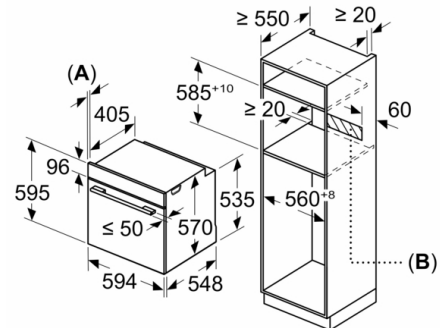

#### Dimensions:

- Appliance dimension (HxWxD): 595 mm x 594 mm x 548 mm
- Niche dimension (HxWxD): 585 mm - 595 mm x 560 mm - 568 mm x 550 mm
- "Please reference the built-in dimensions provided in the installation drawing"
- We recommend you to choose complementary products within Series 4, in order to assure an optimal design combination of your Built-In appliances.

**Series 4, Built-in oven with added steam function, 60 x 60 cm, Black  
HQA534EB3**

Installation with a hob.

Measurements in mm

**A:** 19.5 mm  
**B:** Space for appliance connection 320 x 115 mm