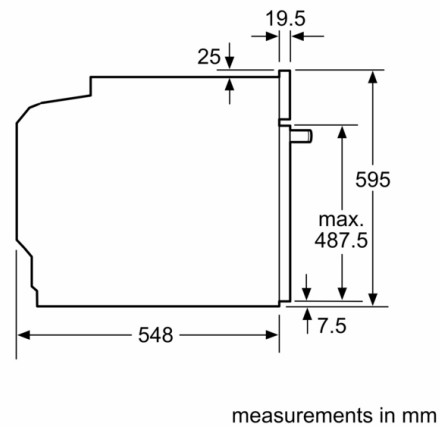

#### Technical Information

- Length of mains cable: 120 cm
- Nominal voltage: 220 - 240 V
- Total connected load electric: 3.4 KW
- Energy efficiency rating (acc. EU Nr. 65/2014): A+(at a range of energy efficiency classes from A+++ to D)  
Energy consumption per cycle in conventional mode:0.94 kWh  
Energy consumption per cycle in fan-forced convection mode:0.69 kWh  
Number of cavities: 1 Heat source: electrical Cavity volume:71 l

#### Dimensions:

- Appliance dimension (HxWxD): 595 mm x 594 mm x 548 mm
- Niche dimension (HxWxD): 585 mm - 595 mm x 560 mm - 568 mm x 550 mm
- "Please reference the built-in dimensions provided in the installation drawing"
- We recommend you to choose complementary products within Series 4, in order to assure an optimal design combination of your Built-In appliances.

**Series 4, Built-in oven with added steam function, 60 x 60 cm, Black  
HQA534EB3**

Installation with a hob.

Measurements in mm

**A:** 19.5 mm  
**B:** Space for appliance connection 320 x 115 mm