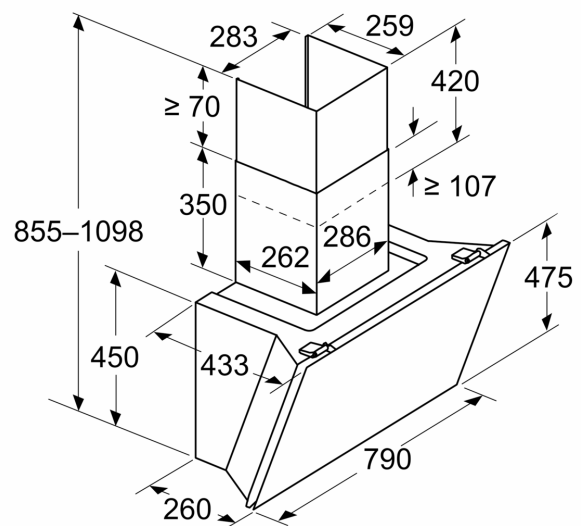

- A: Max. depth of side upper cabinets (incl. door) due to installation of glass plate

Appliance must be installed before upper cabinets, if these are deeper than 370 mm

Measurements in mm
Appliance in exhaust air mode