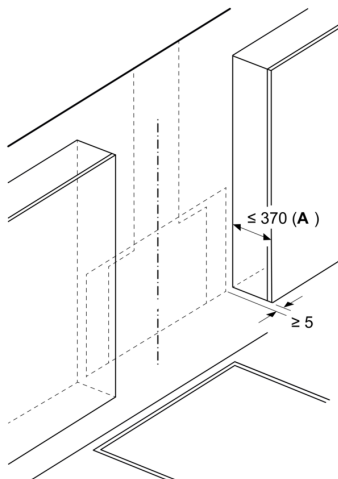

## Series 6, wall-mounted cooker hood, 80 cm, clear glass black printed DWK81AN60

Measurements in mm

- A: Exhaust-air outlet
- B: Socket
- C: Electric
- D: Gas - from upper edge of pan support
- E: Electric - for Australia and New Zealand

Measurements in mm  
Wall installation with chimney

- A: Electric
- B: Gas - from upper edge of pan support
- C: Electric - for Australia and New Zealand

Measurements in mm

- A: Max. depth of side upper cabinets (incl. door) due to installation of glass plate

Socket can be fitted to the side of or above the appliance

A: Socket only outside the marked area

Measurements in mm

A: Max. back wall thickness