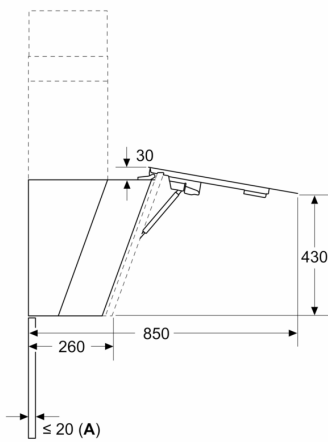

Measurements in mm  
Wall installation with chimney

- A: Electric
- B: Gas - from upper edge of pan support
- C: Electric - for Australia and New Zealand

Measurements in mm

- A: Max. depth of side upper cabinets (incl. door) due to installation of glass plate

Appliance must be installed before upper cabinets, if these are deeper than 370 mm

Measurements in mm  
Appliance in exhaust air mode

Measurements in mm  
**Appliance in circulated air mode**

Measurements in mm  
**Appliance in circulated air mode without duct**

Socket can be fitted to the side of or above the appliance

A: Socket only outside the marked area

Measurements in mm

A: Max. back wall thickness