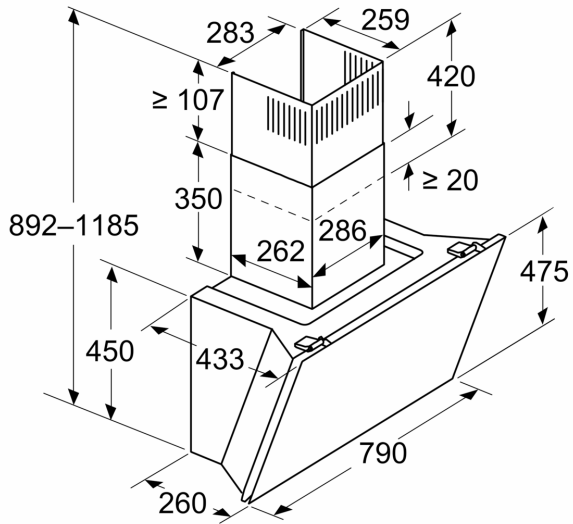

Measurements in mm
Appliance in circulated air mode