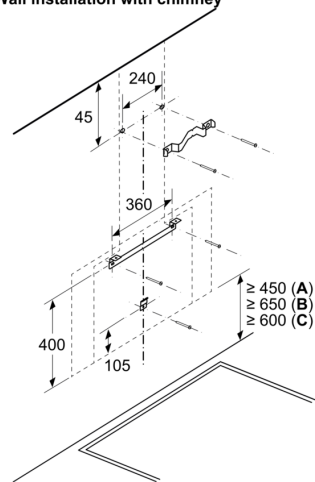

- A: Exhaust-air outlet
- B: Socket
- C: Electric
- D: Gas - from upper edge of pan support
- E: Electric - for Australia and New Zealand

Measurements in mm
Wall installation with chimney