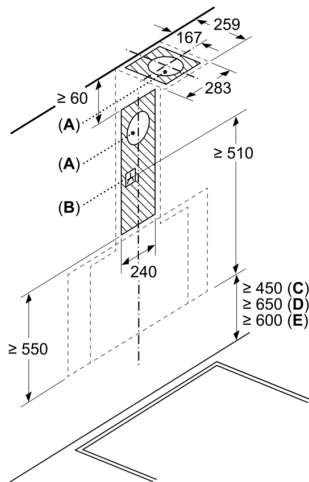

Series 6, wall-mounted cooker hood, 80 cm, clear glass black printed DWK81AN60

Measurements in mm