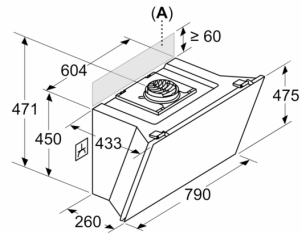

Measurements in mm  
Wall installation with chimney

- A: Electric
- B: Gas - from upper edge of pan support
- C: Electric - for Australia and New Zealand

Measurements in mm

- A: Max. depth of side upper cabinets (incl. door) due to installation of glass plate

Appliance must be installed before upper cabinets, if these are deeper than 370 mm

Measurements in mm  
Appliance in exhaust air mode

Measurements in mm  
**Appliance in circulated air mode**

Measurements in mm  
**Appliance in circulated air mode without duct**

Socket can be fitted to the side of or above the appliance

A: Socket only outside the marked area

Measurements in mm

A: Max. back wall thickness