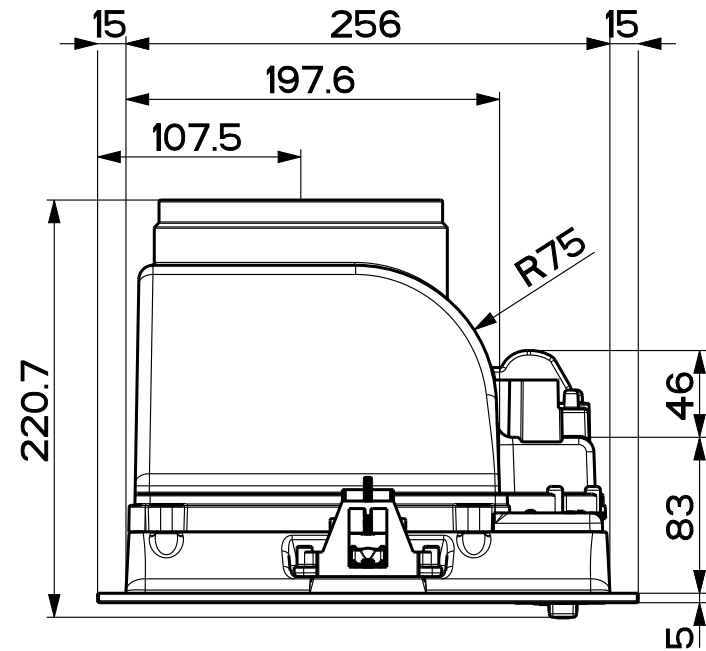

Created by Galassi, Raffaele	
Denomination MAIN ASSEMBLY 520 SCL PULS LAMP	
Lang EN	Sheet 1/2
Modif.by	
Approved by Palazzi, Walter	
Approval date 16-Jan-2020	
Doc. status Released	
Drawing N. 305047_710	Rev 01

Created by Galassi, Raffaele	
Denomination MAIN ASSEMBLY 520 SCL PULS LAMP	
Lang EN 	Sheet 2/2
Modif.by	
Approved by Palazzi, Walter	
Approval date 16-Jan-2020	
Doc. status Released	
Drawing N. 305047_710	Rev 01