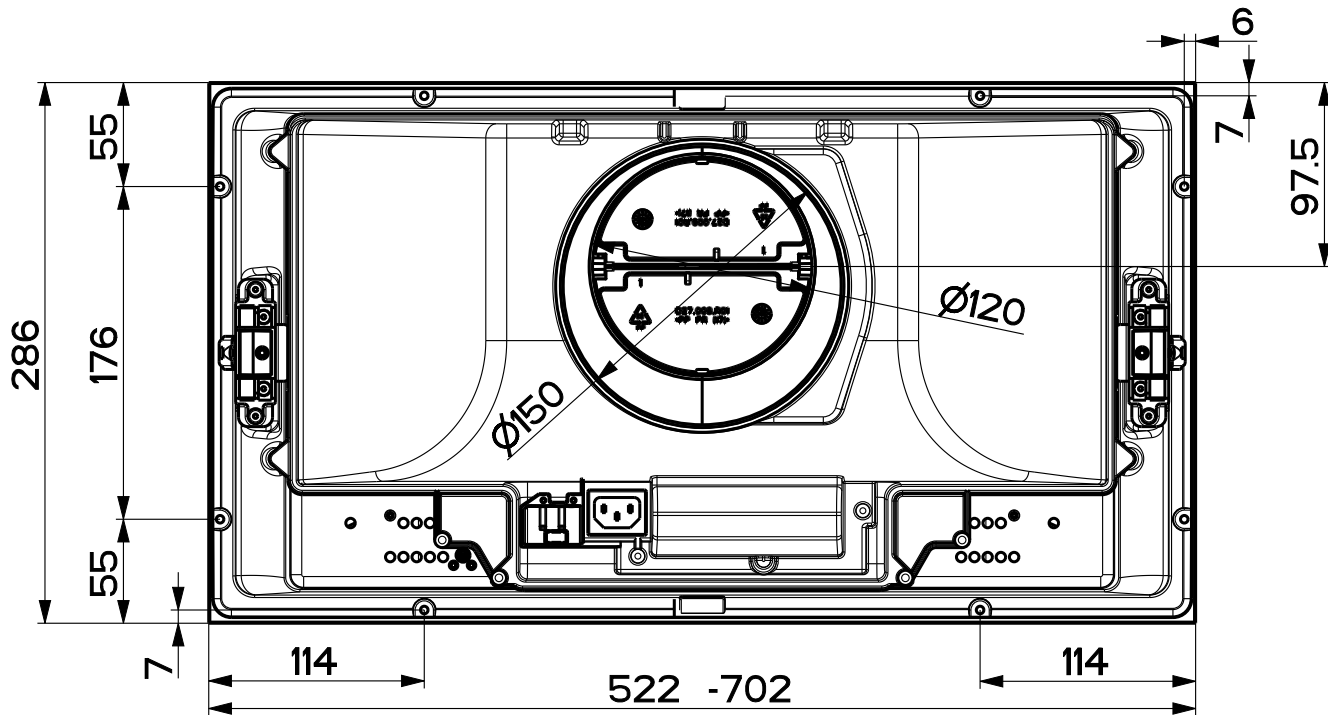

Created by Galassi, Raffaele	
Denomination MAIN ASSEMBLY 520 SCL PULS LAMP	
Lang EN	Sheet 1/2
Modif.by	
Approved by Palazzi, Walter	
Approval date 16-Jan-2020	
Doc. status Released	
Drawing N. 305047_710	Rev 01

Created by Galassi, Raffaele	
Denomination MAIN ASSEMBLY 520 SCL PULS LAMP	
Lang EN 	Sheet 2/2
Modif.by	
Approved by Palazzi, Walter	
Approval date 16-Jan-2020	
Doc. status Released	
Drawing N. 305047_710	Rev 01