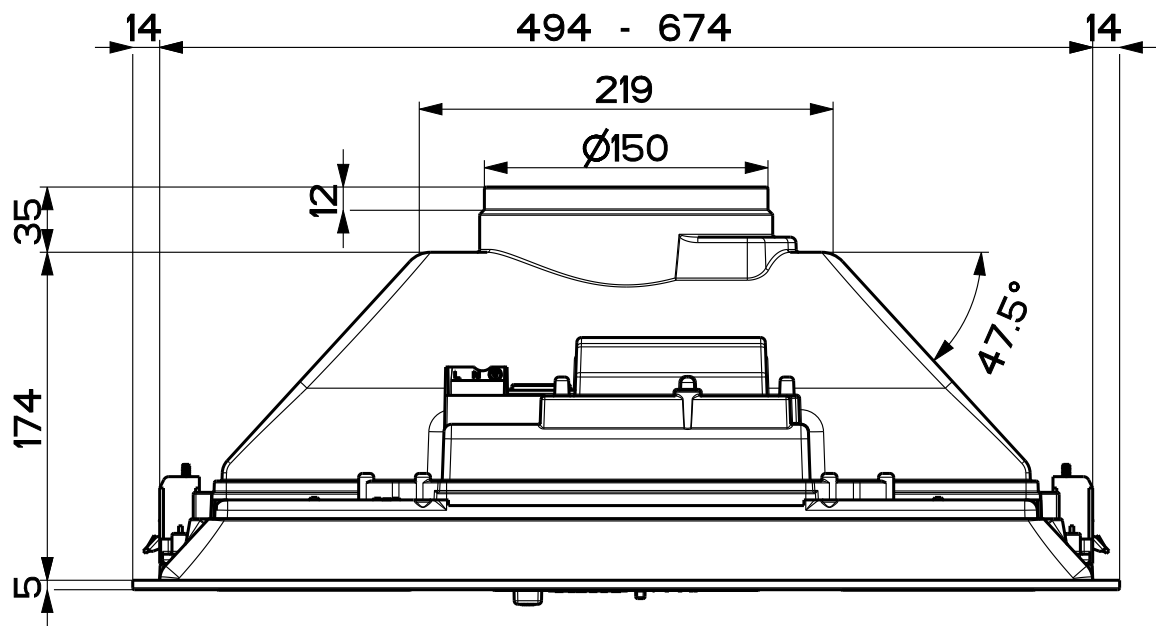

Created by Galassi, Raffaele	
Denomination MAIN ASSEMBLY 520 SCL PULS LAMP	
Lang EN	Sheet 1/2
Modif.by	
Approved by Palazzi, Walter	
Approval date 16-Jan-2020	
Doc. status Released	
Drawing N. 305047_710	Rev 01

Created by Galassi, Raffaele	
Denomination MAIN ASSEMBLY 520 SCL PULS LAMP	
Lang EN 	Sheet 2/2
Modif.by	
Approved by Palazzi, Walter	
Approval date 16-Jan-2020	
Doc. status Released	
Drawing N. 305047_710	Rev 01