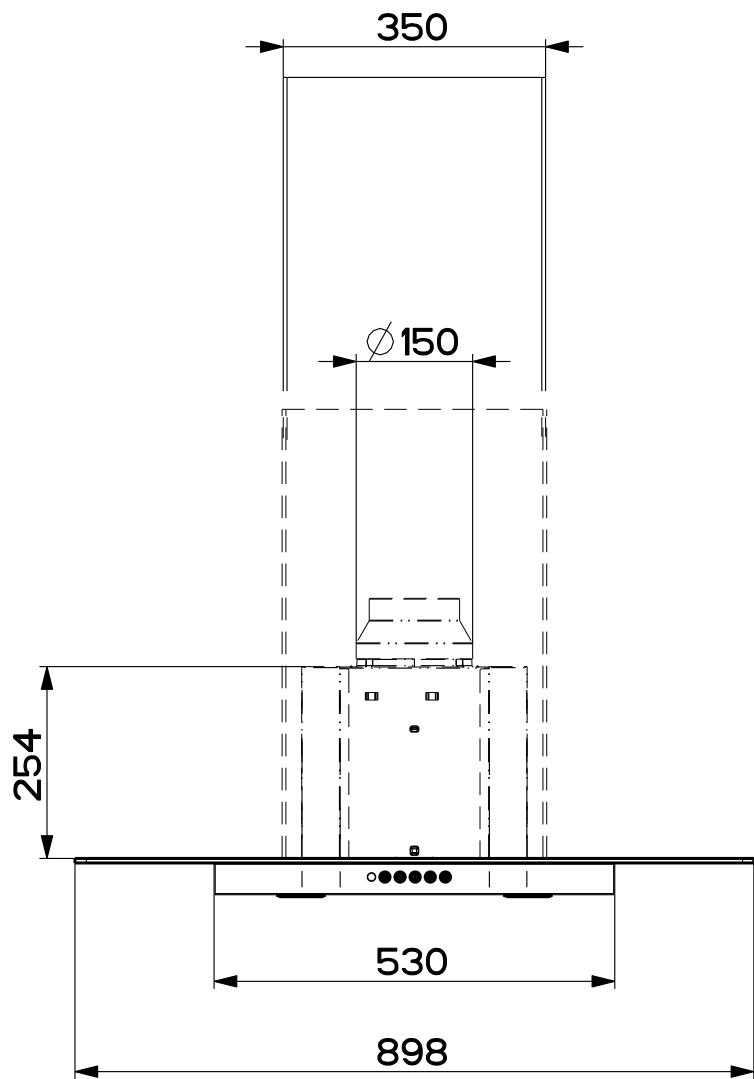

Created by **Perelli, Francesco**

Denomination
DIMENSIONAL DRAWING CHM LOW A700-UP F600

Lang **EN** Sheet **1/2**

Modif. by **Perelli, Francesco**

Approved by **Bellucci, Daniele**

Approval date **28-May-2018**

Doc. status **Released**

Drawing N.
A54_796

Rev
02

Created by Perelli, Francesco	
Denomination DIMENSIONAL DRAWING CHM LOW A700-UP F600	
Lang EN 	Sheet 2/2
Modif.by Perelli, Francesco	
Approved by Bellucci, Daniele	
Approval date 28-May-2018	
Doc. status Released	
Drawing N. A54_796	Rev 02