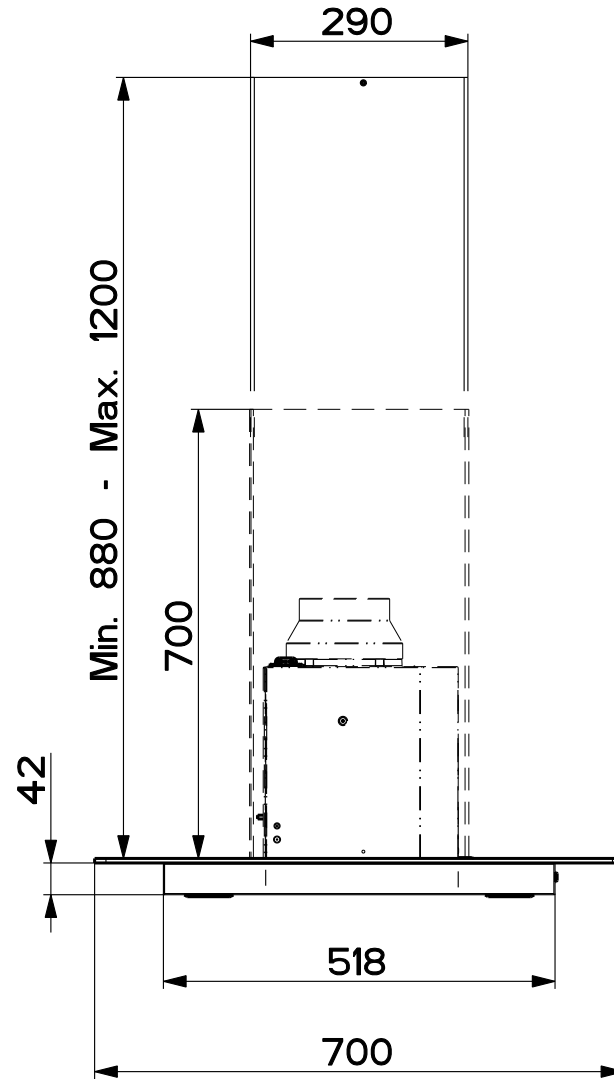

Created by **Perelli, Francesco**

Denomination
DIMENSIONAL DRAWING CHM LOW A700-UP F600

Lang **EN** Sheet **1/2**

Modif. by **Perelli, Francesco**

Approved by **Bellucci, Daniele**

Approval date **28-May-2018**

Doc. status **Released**

Drawing N.
A54_796

Rev
02

Created by Perelli, Francesco	
Denomination DIMENSIONAL DRAWING CHM LOW A700-UP F600	
Lang EN 	Sheet 2/2
Modif.by Perelli, Francesco	
Approved by Bellucci, Daniele	
Approval date 28-May-2018	
Doc. status Released	
Drawing N. A54_796	Rev 02