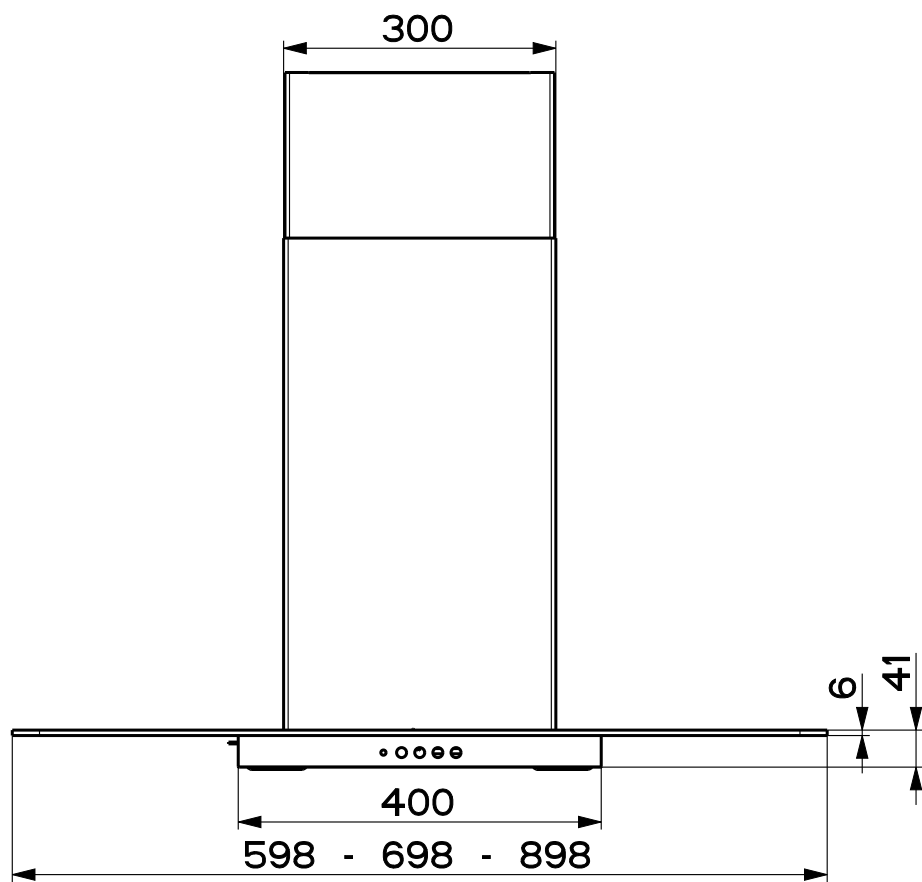

Created by <b>tcimport</b>	
Denomination <b>COOKER HOOD ASSEMBLY</b>	
Lang <b>EN</b> 	Sheet <b>1/2</b>
Modif.by <b>KAD3</b>	
Approved by <b>KAD3</b>	
Approval date <b>31-Jul-2019</b>	
Doc. status <b>Released</b>	
Drawing N. <b>AP9_806</b>	Rev <b>01</b>