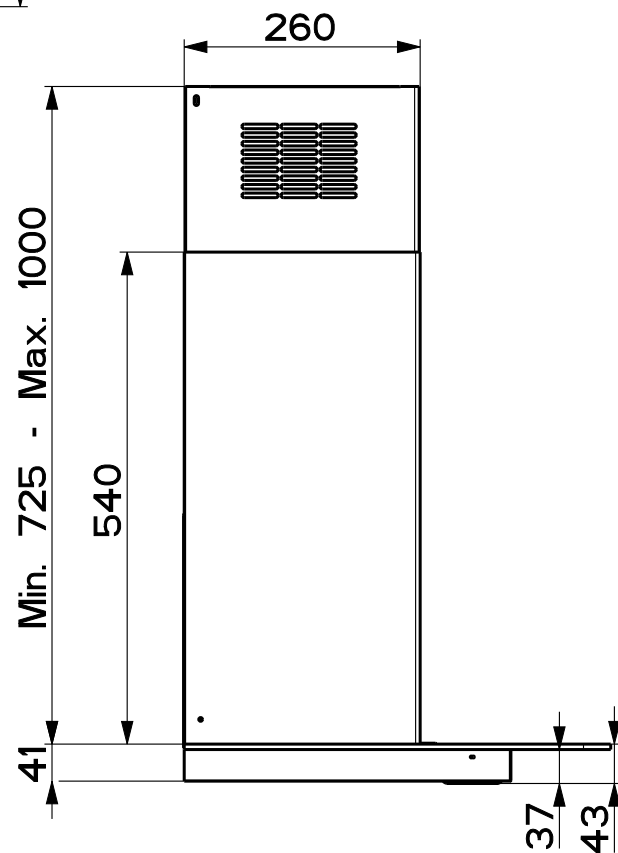

Created by <b>tcimport</b>	
Denomination <b>COOKER HOOD ASSEMBLY</b>	
Lang <b>EN</b> 	Sheet <b>1/2</b>
Modif.by <b>KAD3</b>	
Approved by <b>KAD3</b>	
Approval date <b>31-Jul-2019</b>	
Doc. status <b>Released</b>	
Drawing N. <b>AP9_806</b>	Rev <b>01</b>

Created by <b>tcimport</b>	
Denomination <b>COOKER HOOD ASSEMBLY</b>	
Lang <b>EN</b> 	Sheet <b>2/2</b>
Modif. by <b>KAD3</b>	
Approved by <b>KAD3</b>	
Approval date <b>31-Jul-2019</b>	
Doc. status <b>Released</b>	
Drawing N. <b>AP9_806</b>	Rev <b>01</b>