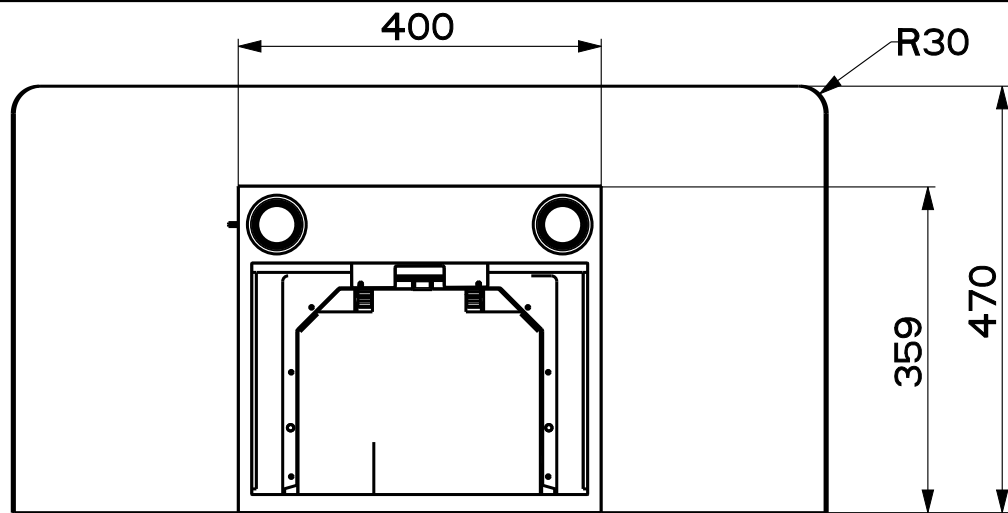

Created by <b>tcimport</b>	
Denomination <b>COOKER HOOD ASSEMBLY</b>	
Lang <b>EN</b> 	Sheet <b>1/2</b>
Modif.by <b>KAD3</b>	
Approved by <b>KAD3</b>	
Approval date <b>31-Jul-2019</b>	
Doc. status <b>Released</b>	
Drawing N. <b>AP9_806</b>	Rev <b>01</b>

Created by <b>tcimport</b>	
Denomination <b>COOKER HOOD ASSEMBLY</b>	
Lang <b>EN</b> 	Sheet <b>2/2</b>
Modif. by <b>KAD3</b>	
Approved by <b>KAD3</b>	
Approval date <b>31-Jul-2019</b>	
Doc. status <b>Released</b>	
Drawing N. <b>AP9_806</b>	Rev <b>01</b>