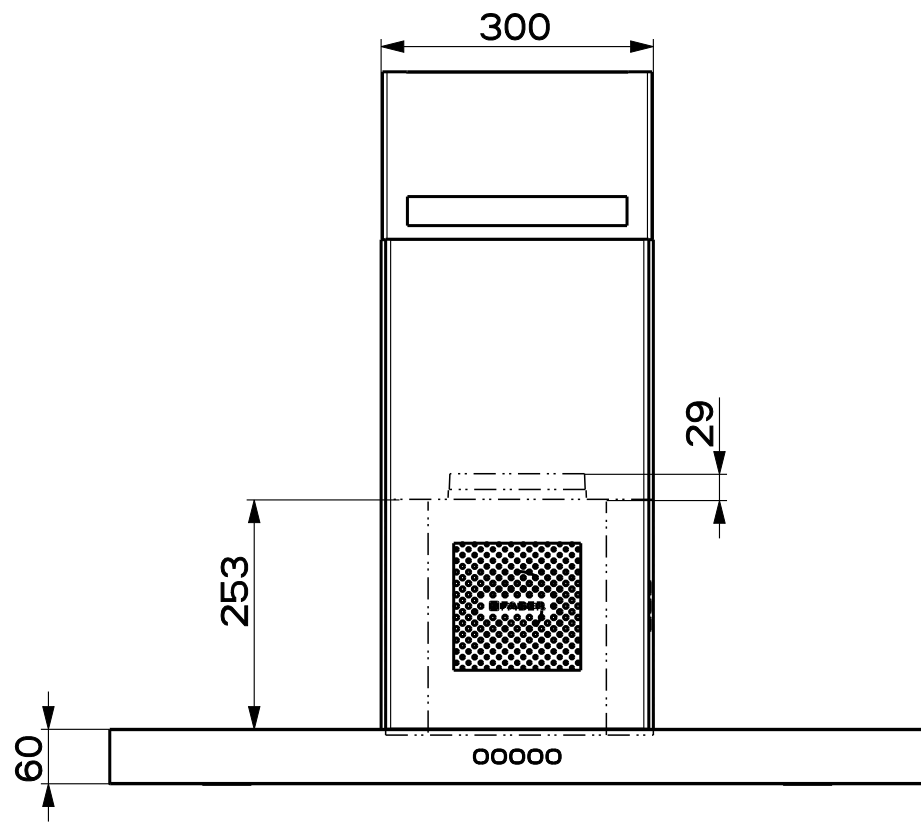

Created by <b>Solutions</b>	
Denomination <b>DIMENSIONAL DRW STILO SNZBL:ALPINE</b>	
Lang <b>EN</b>	Sheet <b>1/2</b>
Modif.by <b>Solutions</b>	
Approved by <b>Romani, Fabio</b>	
Approval date <b>12-Jul-2021</b>	
Doc. status <b>Released</b>	
Drawing N. <b>325114_866</b>	Rev <b>01</b>

Created by <b>Solutions</b>	
Denomination	
<b>DIMENSIONAL DRW STILO SNZBL:ALPINE</b>	
Lang <b>EN</b> 	Sheet <b>2/2</b>
Modif.by	
Approved by <b>Romani, Fabio</b>	
Approval date <b>12-Jul-2021</b>	
Doc. status <b>Released</b>	
Drawing N.	Rev
<b>325114_866</b>	<b>01</b>