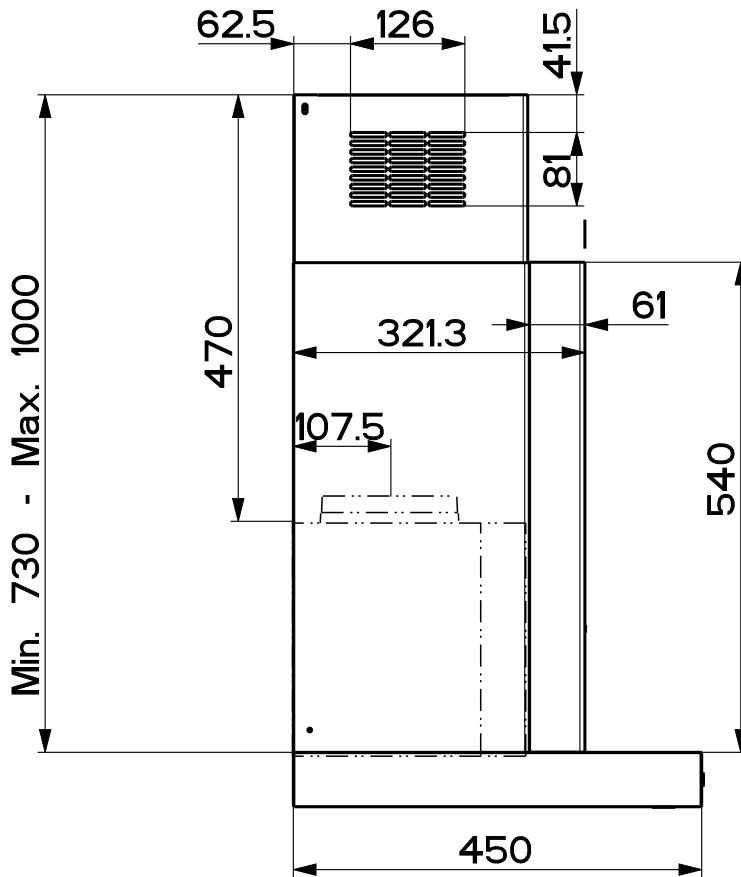

Created by <b>Solutions</b>	
Denomination <b>DIMENSIONAL DRW STILO SNZBL:ALPINE</b>	
Lang <b>EN</b>	Sheet <b>1/2</b>
Modif.by <b>Solutions</b>	
Approved by <b>Romani, Fabio</b>	
Approval date <b>12-Jul-2021</b>	
Doc. status <b>Released</b>	
Drawing N. <b>325114_866</b>	Rev <b>01</b>

Created by <b>Solutions</b>	
Denomination	
<b>DIMENSIONAL DRW STILO SNZBL:ALPINE</b>	
Lang <b>EN</b> 	Sheet <b>2/2</b>
Modif.by	
Approved by <b>Romani, Fabio</b>	
Approval date <b>12-Jul-2021</b>	
Doc. status <b>Released</b>	
Drawing N.	Rev
<b>325114_866</b>	<b>01</b>