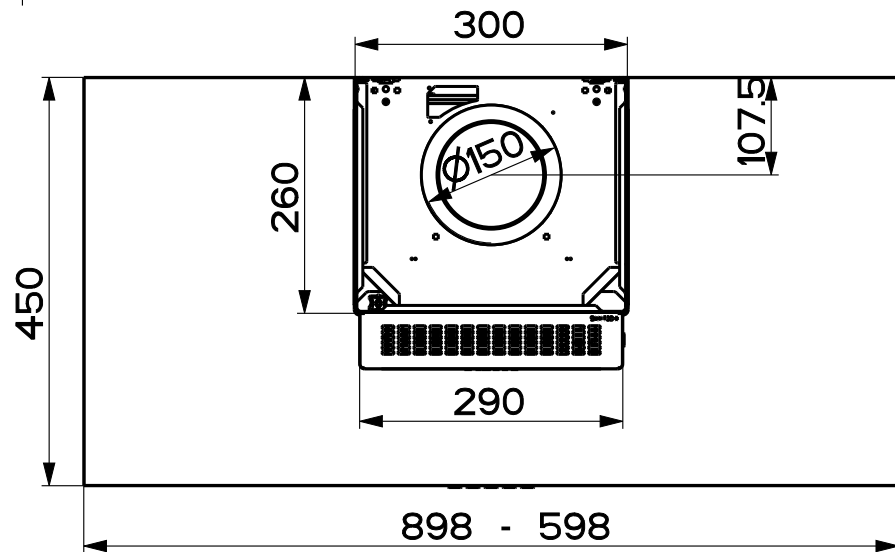

Created by <b>Solutions</b>	
Denomination <b>DIMENSIONAL DRW STILO SNZBL:ALPINE</b>	
Lang <b>EN</b>	Sheet <b>1/2</b>
Modif.by <b>Solutions</b>	
Approved by <b>Romani, Fabio</b>	
Approval date <b>12-Jul-2021</b>	
Doc. status <b>Released</b>	
Drawing N. <b>325114_866</b>	Rev <b>01</b>

Created by <b>Solutions</b>	
Denomination	
<b>DIMENSIONAL DRW STILO SNZBL:ALPINE</b>	
Lang <b>EN</b> 	Sheet <b>2/2</b>
Modif.by	
Approved by <b>Romani, Fabio</b>	
Approval date <b>12-Jul-2021</b>	
Doc. status <b>Released</b>	
Drawing N.	Rev
<b>325114_866</b>	<b>01</b>