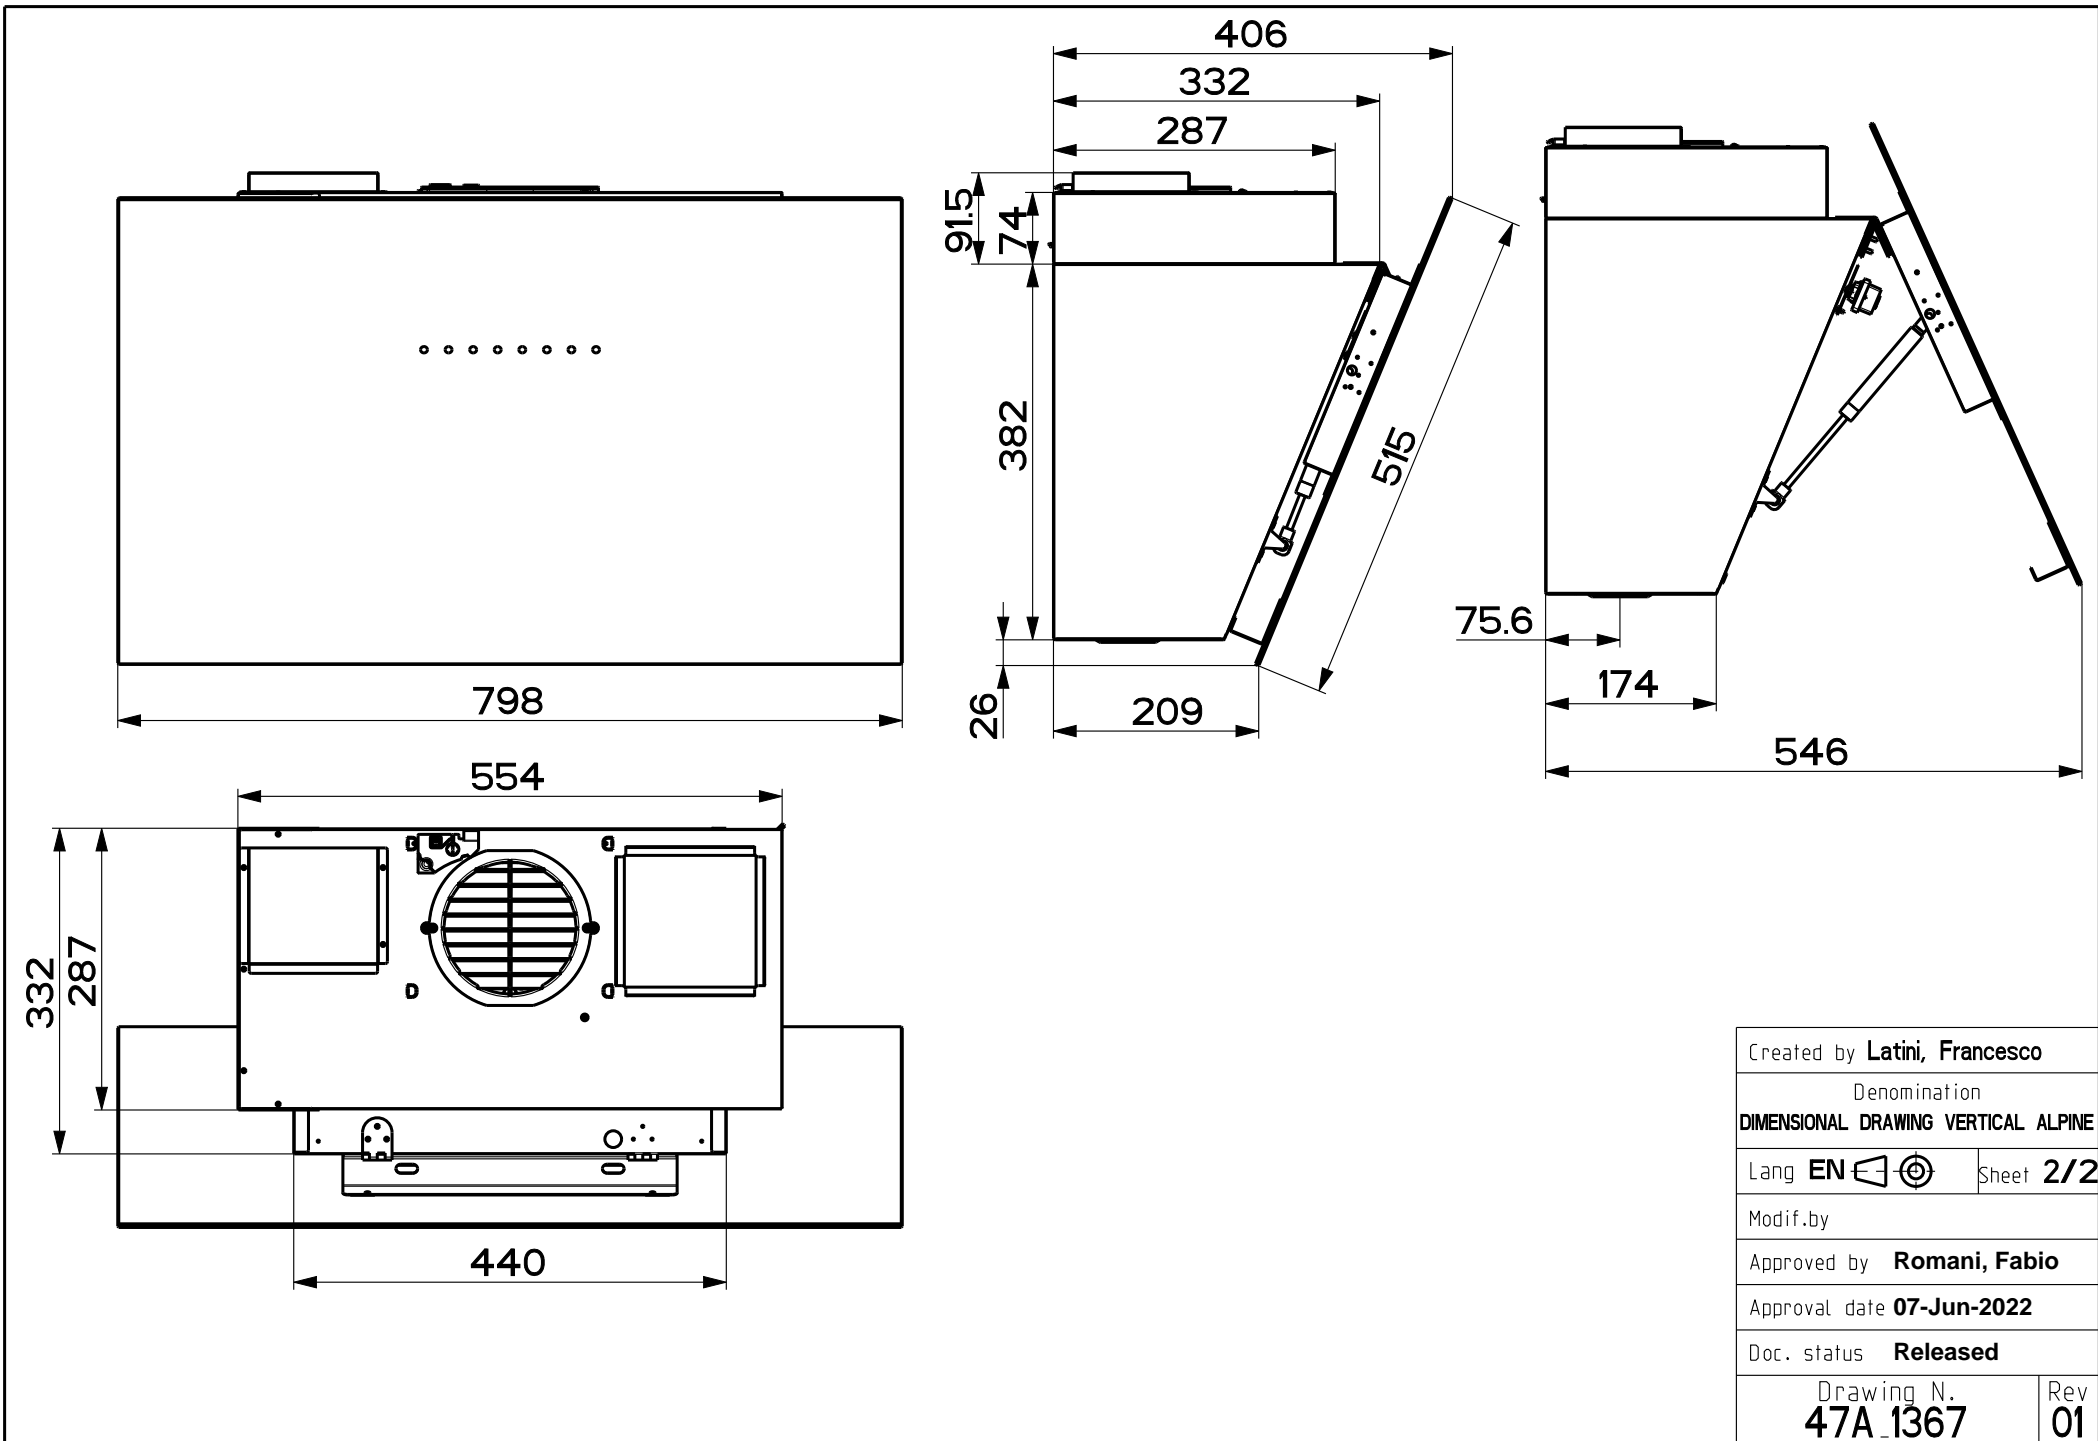

Created by Latini, Francesco	
Denomination DIMENSIONAL DRAWING VERTICAL ALPINE	
Lang EN 	Sheet 1/2
Modif.by	
Approved by Romani, Fabio	
Approval date 07-Jun-2022	
Doc. status Released	
Drawing N. 47A_1367	Rev 01

Created by Latini, Francesco	
Denomination DIMENSIONAL DRAWING VERTICAL ALPINE	
Lang EN	Sheet 2/2
Modif.by	
Approved by Romani, Fabio	
Approval date 07-Jun-2022	
Doc. status Released	
Drawing N. 47A_1367	Rev 01