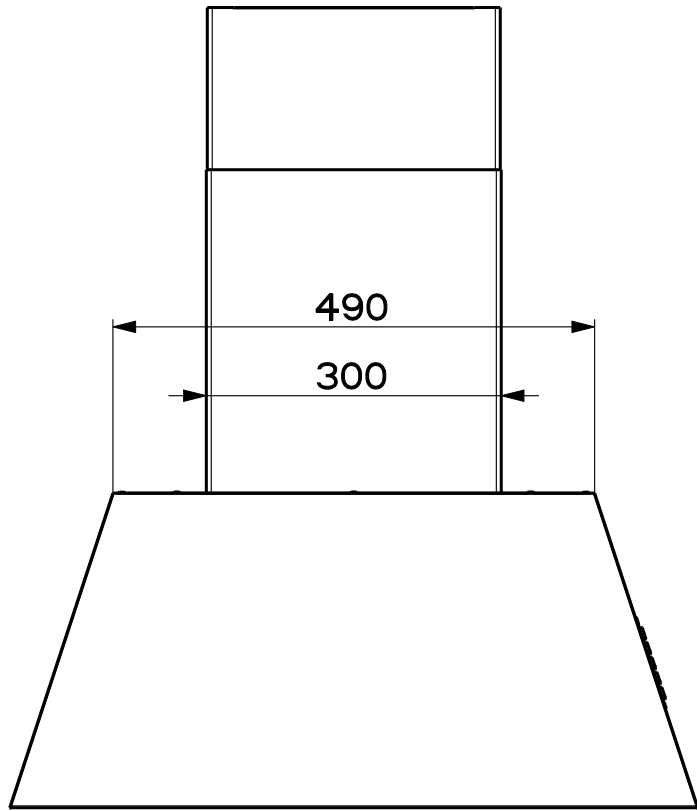

Created by Solutions	
Denomination DIMENSIONAL DRW WITH CHIMNEY	
Lang EN	Sheet 1/2
Modif.by Solutions	
Approved by Romani, Fabio	
Approval date 01-Feb-2024	
Doc. status Released	
Drawing N. 20B_729	Rev 01

Created by Solutions	
Denomination DIMENSIONAL DRW WITH CHIMNEY	
Lang EN 	Sheet 2/2
Modif.by Solutions	
Approved by Romani, Fabio	
Approval date 01-Feb-2024	
Doc. status Released	
Drawing N. 20B_729	Rev 01