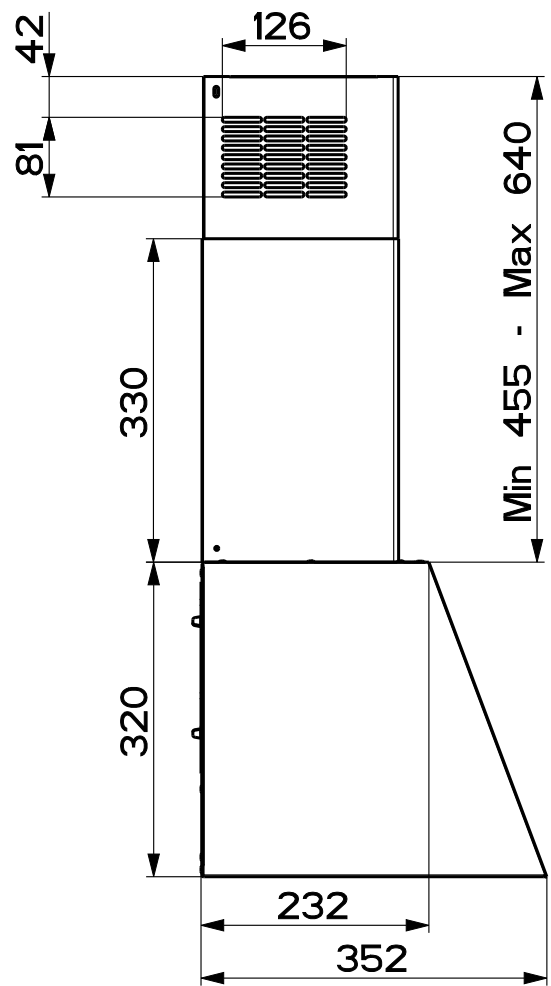

Created by Solutions	
Denomination DIMENSIONAL DRW WITH CHIMNEY	
Lang EN	Sheet 1/2
Modif.by Solutions	
Approved by Romani, Fabio	
Approval date 01-Feb-2024	
Doc. status Released	
Drawing N. 20B_729	Rev 01

Created by Solutions	
Denomination DIMENSIONAL DRW WITH CHIMNEY	
Lang EN 	Sheet 2/2
Modif.by Solutions	
Approved by Romani, Fabio	
Approval date 01-Feb-2024	
Doc. status Released	
Drawing N. 20B_729	Rev 01