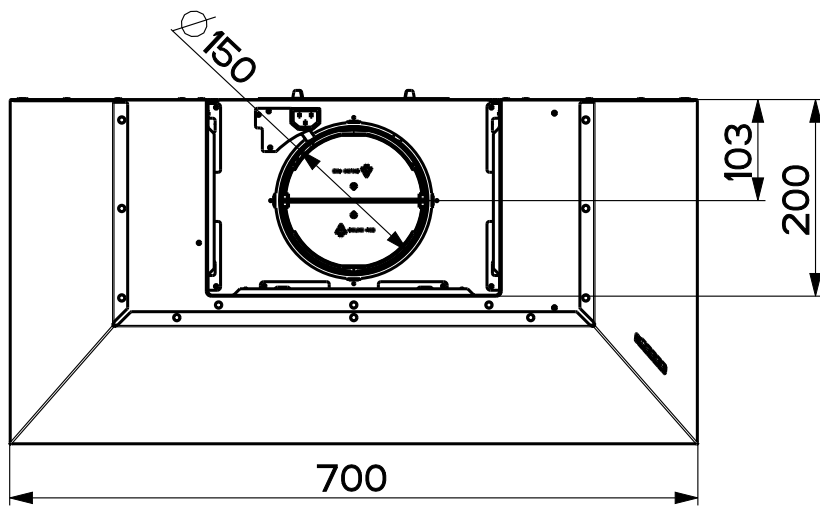

Created by Solutions	
Denomination DIMENSIONAL DRW WITH CHIMNEY	
Lang EN	Sheet 1/2
Modif.by Solutions	
Approved by Romani, Fabio	
Approval date 01-Feb-2024	
Doc. status Released	
Drawing N. 20B_729	Rev 01

Created by Solutions	
Denomination DIMENSIONAL DRW WITH CHIMNEY	
Lang EN 	Sheet 2/2
Modif.by Solutions	
Approved by Romani, Fabio	
Approval date 01-Feb-2024	
Doc. status Released	
Drawing N. 20B_729	Rev 01