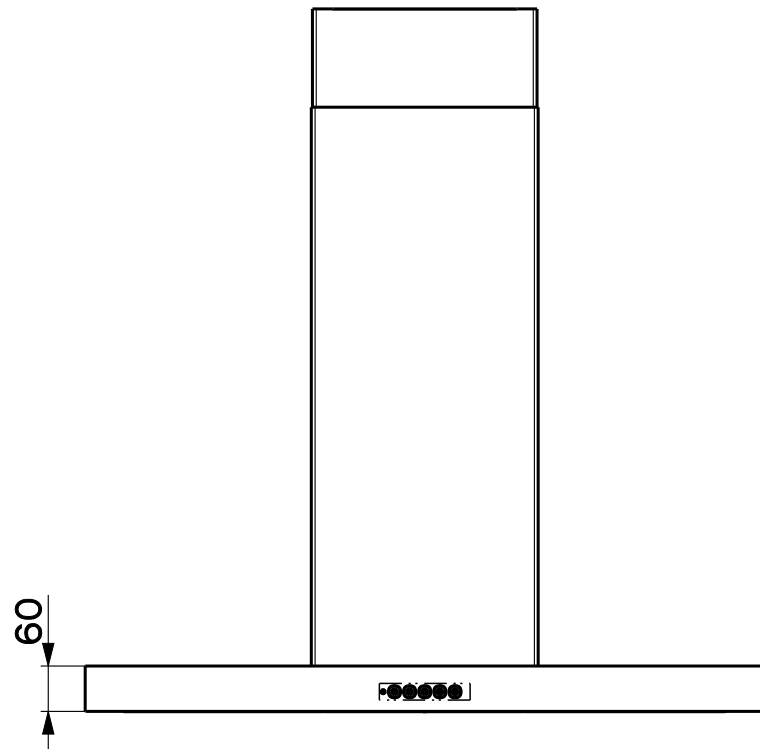

|  |                  |
|--|------------------|
| Created by <b>Solutions</b>                            |                  |
| Denomination<br><b>DIM DRAW 325114 GLASS H2H S2000</b> |                  |
| Lang <b>EN</b>   | Sheet <b>1/2</b> |
| Modif.by   |                  |
| Approved by <b>Romani, Fabio</b>                       |                  |
| Approval date <b>27-Apr-2021</b>                       |                  |
| Doc. status <b>Released</b>                            |                  |
| Drawing N.<br><b>325114_808</b>                        | Rev<br><b>01</b> |

SCALE 1:10

Created by **Solutions**

Denomination  
DIM DRAW 325114 GLASS H2H S2000

Lang **EN**  Sheet **2/2**

Modif.by

Approved by **Romani, Fabio**

Approval date **27-Apr-2021**

Doc. status **Released**

Drawing N.  
**325114\_808**

Rev  
**01**