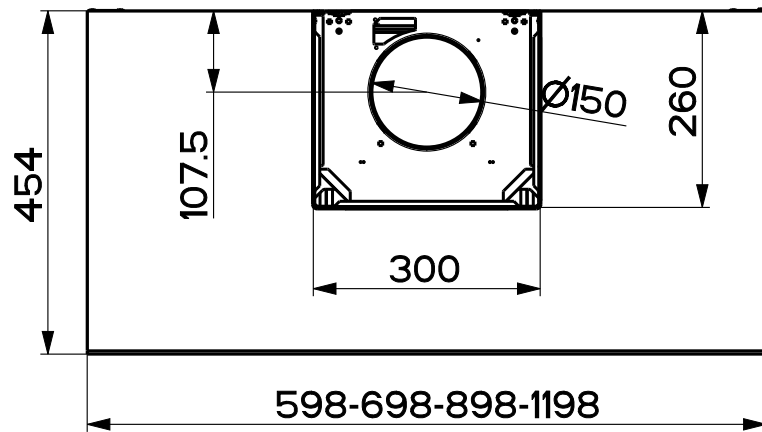

|  |                  |
|--|------------------|
| Created by <b>Solutions</b>                            |                  |
| Denomination<br><b>DIM DRAW 325114 GLASS H2H S2000</b> |                  |
| Lang <b>EN</b>   | Sheet <b>1/2</b> |
| Modif.by   |                  |
| Approved by <b>Romani, Fabio</b>                       |                  |
| Approval date <b>27-Apr-2021</b>                       |                  |
| Doc. status <b>Released</b>                            |                  |
| Drawing N.<br><b>325114_808</b>                        | Rev<br><b>01</b> |

SCALE 1:10

Created by **Solutions**

Denomination  
DIM DRAW 325114 GLASS H2H S2000

Lang **EN**  Sheet **2/2**

Modif.by

Approved by **Romani, Fabio**

Approval date **27-Apr-2021**

Doc. status **Released**

Drawing N.  
**325114\_808**

Rev  
**01**