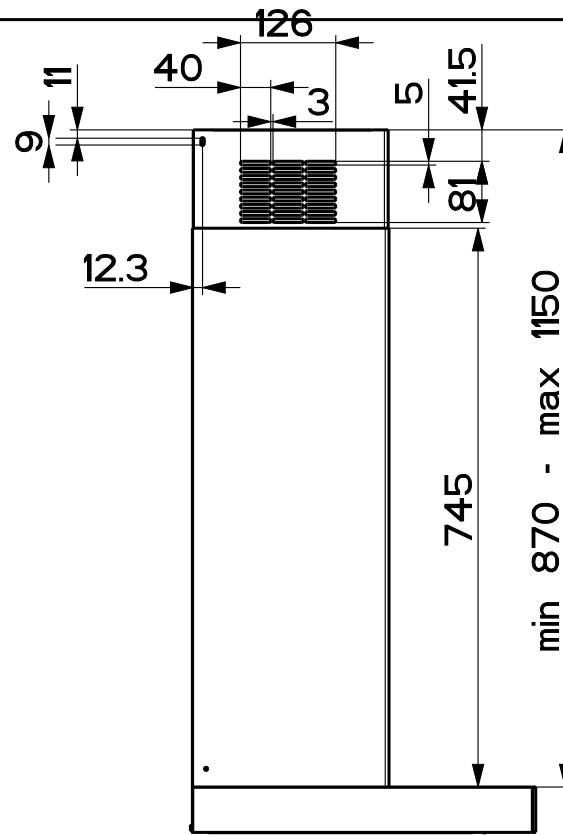

|  |                  |
|--|------------------|
| Created by <b>Solutions</b>                            |                  |
| Denomination<br><b>DIM DRAW 325114 GLASS H2H S2000</b> |                  |
| Lang <b>EN</b>   | Sheet <b>1/2</b> |
| Modif.by   |                  |
| Approved by <b>Romani, Fabio</b>                       |                  |
| Approval date <b>27-Apr-2021</b>                       |                  |
| Doc. status <b>Released</b>                            |                  |
| Drawing N.<br><b>325114_808</b>                        | Rev<br><b>01</b> |

SCALE 1:10

Created by **Solutions**

Denomination  
DIM DRAW 325114 GLASS H2H S2000

Lang **EN**  Sheet **2/2**

Modif.by

Approved by **Romani, Fabio**

Approval date **27-Apr-2021**

Doc. status **Released**

Drawing N.  
**325114\_808**

Rev  
**01**