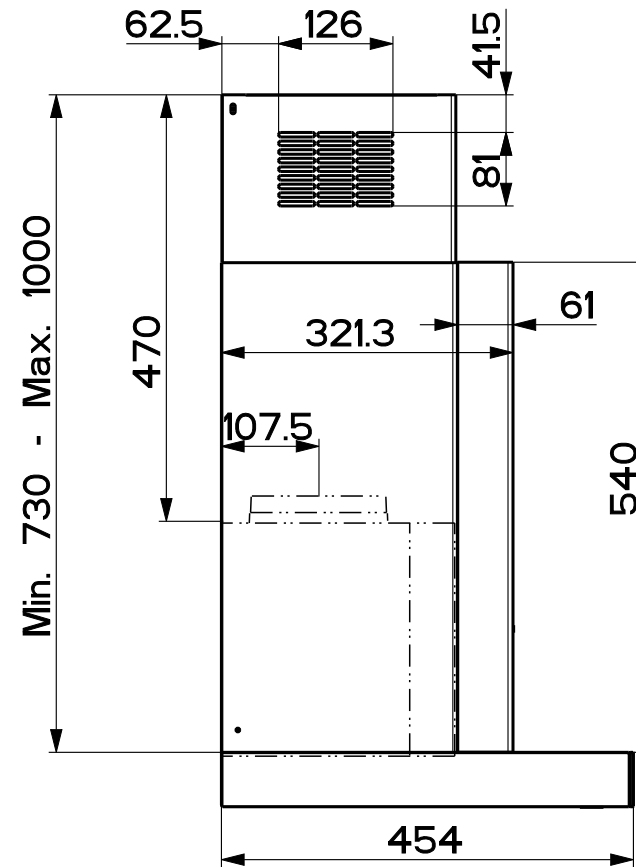

Created by <b>Solutions</b>	
Denomination <b>DIMENSIONAL DRW STILUX:ALPINE</b>	
Lang <b>EN</b> 	Sheet <b>1/2</b>
Modif. by <b>Solutions</b>	
Approved by <b>Romani, Fabio</b>	
Approval date <b>01-Sep-2021</b>	
Doc. status <b>Released</b>	
Drawing N. <b>325114_858</b>	Rev <b>01</b>

Created by <b>Solutions</b>	
Denomination <b>DIMENSIONAL DRW STILUX+ALPINE</b>	
Lang <b>EN</b>	Sheet <b>2/2</b>
Modif.by <b>Solutions</b>	
Approved by <b>Romani, Fabio</b>	
Approval date <b>01-Sep-2021</b>	
Doc. status <b>Released</b>	
Drawing N. <b>325114_858</b>	Rev <b>01</b>