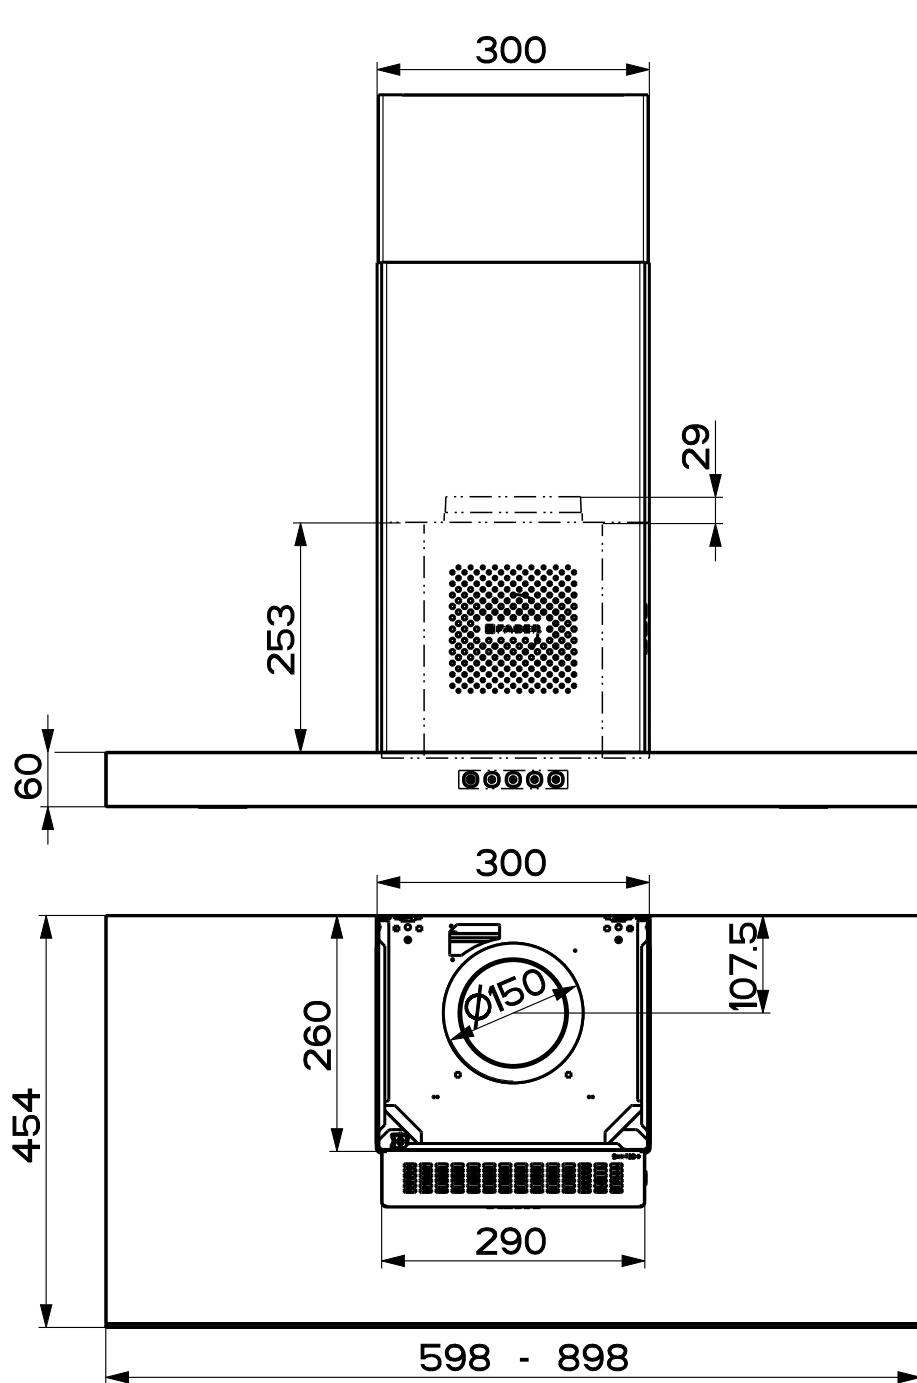

Created by <b>Solutions</b>	
Denomination <b>DIMENSIONAL DRW STILUX:ALPINE</b>	
Lang <b>EN</b> 	Sheet <b>1/2</b>
Modif. by <b>Solutions</b>	
Approved by <b>Romani, Fabio</b>	
Approval date <b>01-Sep-2021</b>	
Doc. status <b>Released</b>	
Drawing N. <b>325114_858</b>	Rev <b>01</b>

Created by <b>Solutions</b>	
Denomination <b>DIMENSIONAL DRW STILUX+ALPINE</b>	
Lang <b>EN</b>	Sheet <b>2/2</b>
Modif.by <b>Solutions</b>	
Approved by <b>Romani, Fabio</b>	
Approval date <b>01-Sep-2021</b>	
Doc. status <b>Released</b>	
Drawing N. <b>325114_858</b>	Rev <b>01</b>